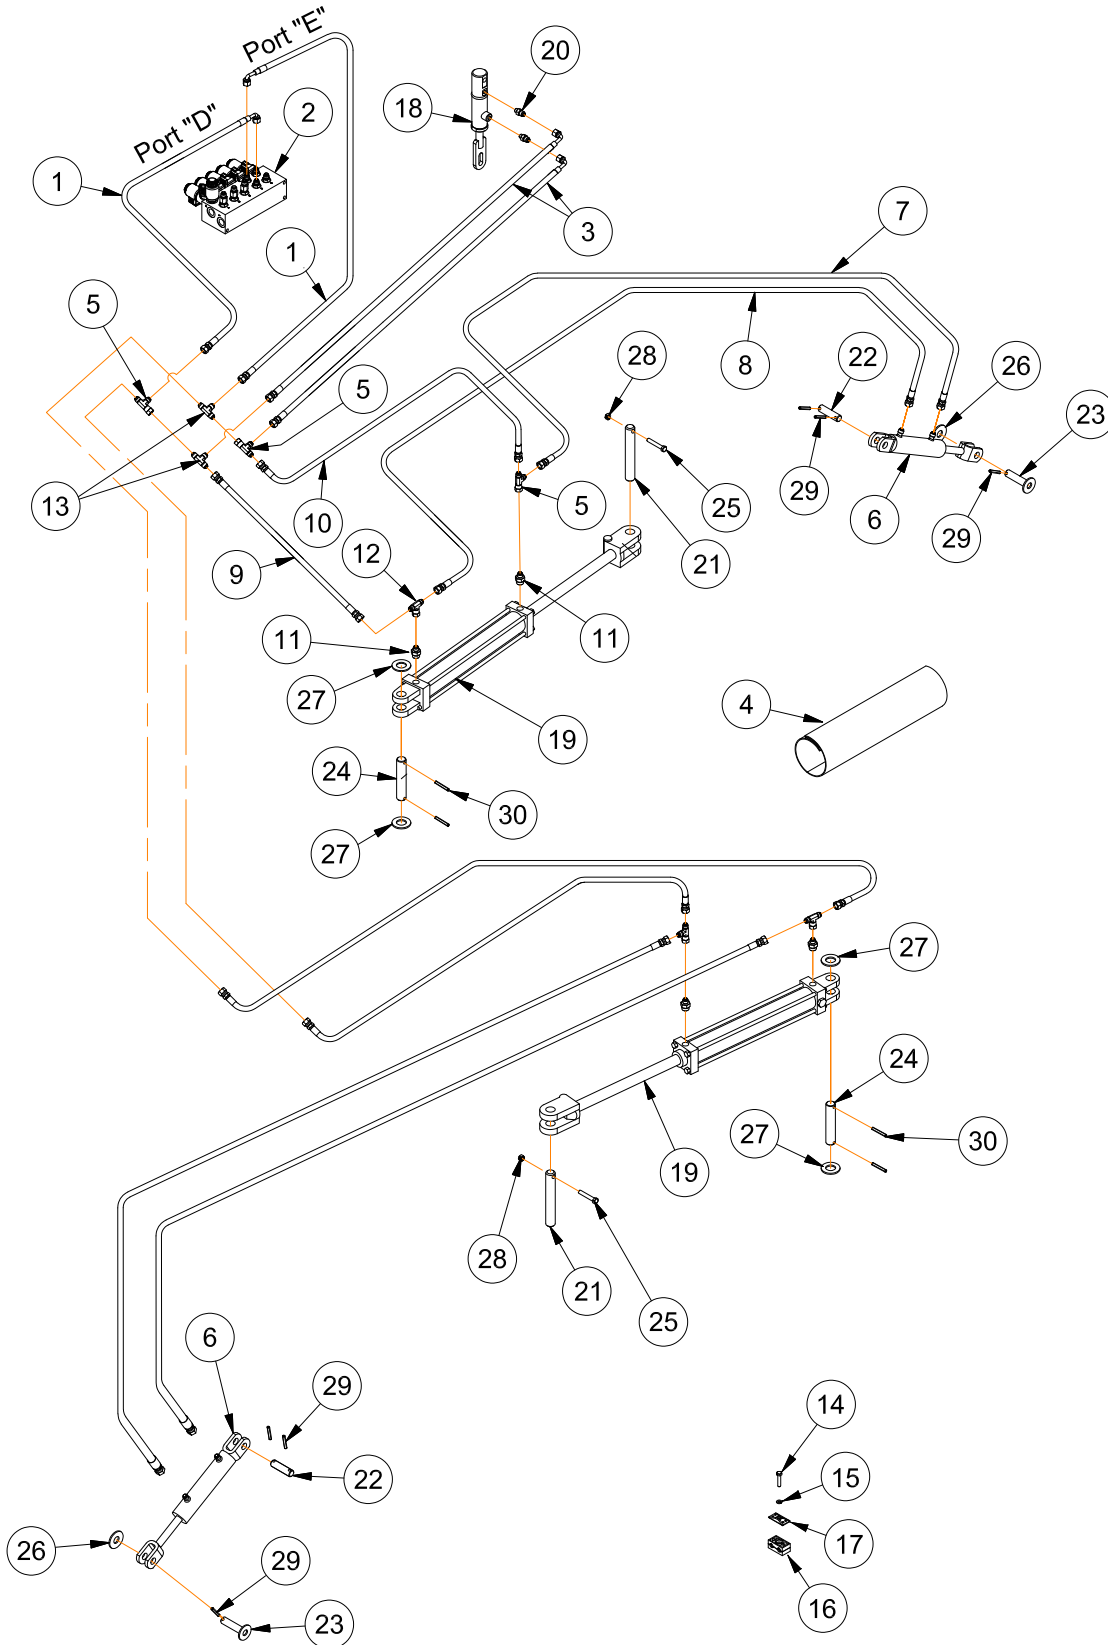

Front-Fold Booms 80' / 90' / 100' — Parts

Hydraulic System — Main Pivot & Intermediate Wing Cylinders

Please visit www.unverferth.com/parts/ for the most current parts listing.

Front-Fold Booms 80' / 90' / 100' — Parts

Hydraulic System — Main Pivot & Intermediate Wing Cylinders

Please visit www.unverferth.com/parts/ for the most current parts listing.

ITEM	PART NO.	DESCRIPTION	QTY.	NOTES
1	9000925	Hose, 1/4" x 78" (9/16-18 JIC Female x 9/16-18 JIC Female 90° Short Drop)	4	
2	-	5 Spool Control Valve (See Hyd Control Valve, Fittings, & Mtg Hdw)	1	
3	9003836	Hose, 1/4" x 31" (9/16-18 JIC Female x 9/16-18 JIC Female 90° Medium Drop)	2	
4	9003849	Hose Wrap, 3"	6	
5	9006157	Tee, 9/16-18 JIC Male Flare 0 x 9/16-18 JIC Male Flare 0 x 9/16-18 JIS Female	2	
6	9003789	Hydraulic Cylinder, 1 1/2" x 4" (3000PSI)	2	Interm. Wing Latch
7	9001854	Hose, 1/4" x 200" (9/16-18 JIC Female x 9/16-18 JIC Female)	2	
8	9003221	Hose, 1/4" x 217" (9/16-18 JIC Female x 9/16-18 JIC Female)	2	
9	9003897	Hose, 1/4" x 22" (9/16-18 JIC Female x 9/16-18 JIC Female)	2	
10	9003436	Hose, 1/4" x 39 1/2" (9/16-18 JIC Female x 9/16-18 JIC Female)	2	
11	9006162	Adapter, 9/16-18 JIC Male Flare 0 x 3/4-16 O-Ring Male w/ 0.030 Restrictor	4	
12	9006158	Tee, 9/16-18 JIC Male Flare 0 x 9/16-18 JIC Male Flare 0 x 9/16-18 JIC Female	2	
13	9006164	Tee, 9/16-18 JIC Male Flare 0 x 9/16-18 JIC Male Flare 0 x 9/16-18 JIC Male Flare 0	4	
14	900900-032	Capscrew, 5/16"-18UNC x 1 1/2" (Stainless Steel)	28	
15	900903-019	Lock Washer, 5/16" (Stainless Steel)	28	
16	9003816	Clamp Double Hose, 0.55" Dia. Pair	28	
17	9003814	Top Plate, Double	28	
18	9005606	Hydraulic Cylinder, 1 1/4" x 1" (3000PSI)	1	Latching/Boom Lift
19	9003959	Hydraulic Cylinder, 2" x 14" (3000PSI)	2	Main Pivot
20	9006163	Adapter, 9/16-18 JIC Male Flare 0 x 7/16-20 O-Ring Male	2	
21	400540	Cylinder Pin, 1" Dia. x 6 13/16"	2	
22	401378	Cylinder Pin, 3/4" Dia. x 2 13/16"	2	
23	401379	Cylinder Pin Weldment, 3/4" Dia.	2	
24	401765	Cylinder Pin, 1" Dia. x 5 1/16"	2	
25	900900-060	Capscrew, 3/8"-16UNC x 2 1/4" (Stainless Steel)	2	
26	900902-053	Flat Washer, 3/4" USS (Stainless Steel)	2	
27	900902-058	Flat Washer, 1" SAE (Stainless Steel)	4	
28	900906-006	Locknut/Center, 3/8"-16UNC (Stainless Steel)	2	
29	900910-164	Spiral Pin, 1/4" Dia. x 1 3/4" (Stainless Steel)	6	
30	900910-166	Spiral Pin, 1/4" Dia. x 2" (Stainless Steel)	4