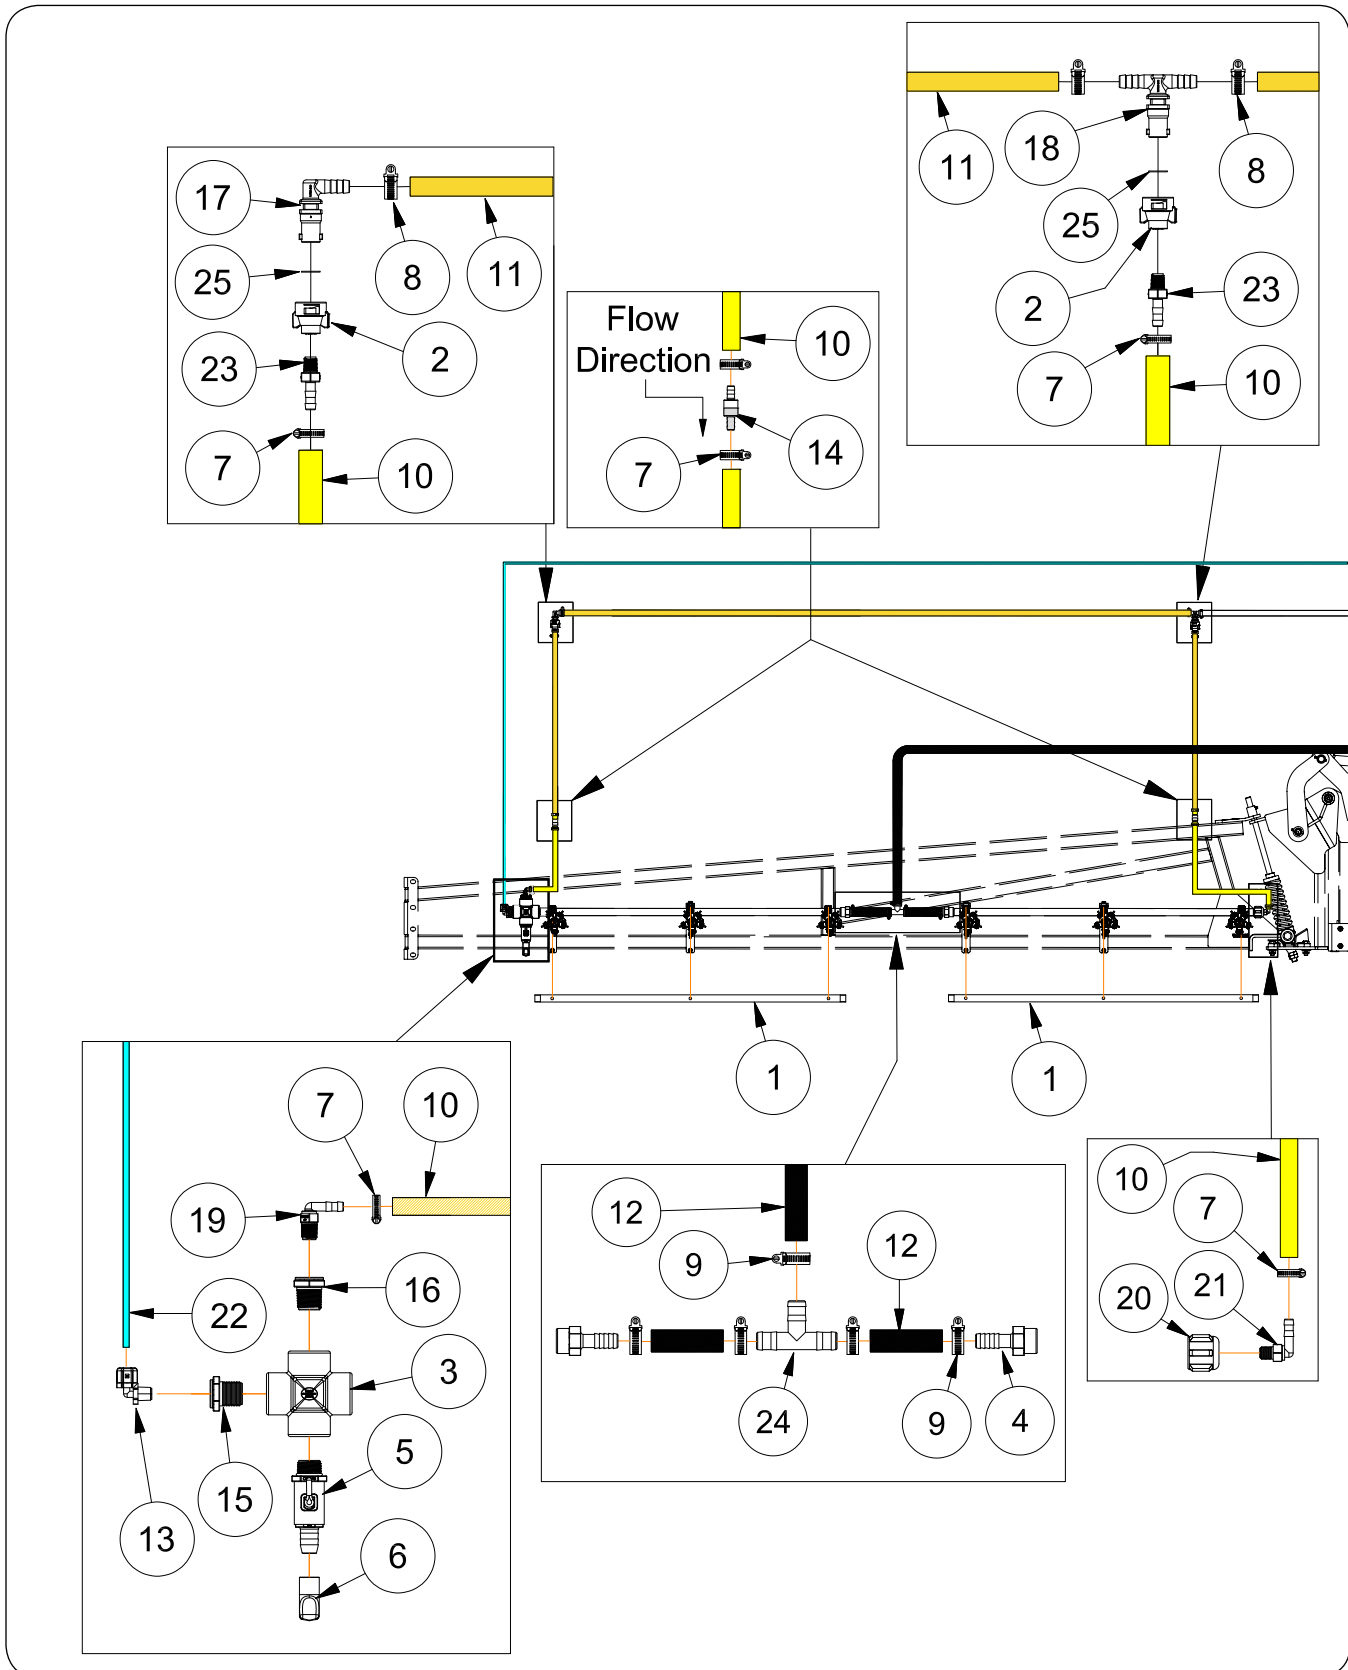

Front-Fold Booms 80' / 90' / 100' — Parts

Spray Plumbing - 80' Outer Boom 10-Section 20" Spacing Plumbing Components

Please visit www.unverferth.com/parts/ for the most current parts listing.

Front-Fold Booms 80' / 90' / 100' — Parts

Spray Plumbing - 80' Outer Boom 10-Section 20" Spacing Plumbing Components

Please visit www.unverferth.com/parts/ for the most current parts listing.

ITEM	PART NO.	DESCRIPTION	QTY	NOTES
1	407477	Pipe, 3/4" SCH40 x 45"	4	
2	TA880261	Adapter Cap, QuickJet x 1/4" NPT Female	4	
3	TA814910	Cross, 3/4"-14 NPTF Female x 3/4"-14 NPTF Female x 3/4"-14 NPTF Female x 3/4"-14 NPTF Female	2	
4	9005650	Adapter, 3/4"14NPT Thread x 3/4" Hose Barb	4	
5	9007699	Valve, 3/4" MPT x 3/4" Hose Barb	2	
6	9007767	Cap, 3/4" Dia.	2	
7	TA800902	Hose Clamp, 7/8" (M-6)	16	Stainless Steel
8	TA800906	Hose Clamp, 7/16" (SC-8)	6	Stainless Steel
9	TA800910	Hose Clamp 1/2" (SZ-12)	10	Stainless Steel
10	TA806200	Hose, 3/8" Dia. EPDM	AR	
11	TA806225	Hose, 1/2" Dia. EPDM	AR	
12	TA806250	Hose, 3/4" Dia. EPDM	AR	
13	TA720802	90° Elbow 1/4" NPT Male x 1/4" Gauge Tube	2	
14	9008117	Check Valve, 1/4" to 3/8"	4	
15	TA814651	Reducer Bushing, 3/4"-14 NPTF Male x 1/4"-18 NPTF Female	2	
16	TA814652	Reducer Bushing, 3/4"-14 NPTF Male x 3/8"-18 NPTF Female	2	
17	TA880050	90° Elbow, Nozzle/Single QuickJet 1/2"	2	
18	TA880075	Tee, Nozzle/Single QuickJet 1/2"	2	
19	TA814950	90° Elbow, 3/8"-18 NPTF x 3/8" Hose Shank	2	
20	407503	Pipe Cap, 3/4"-14 NPT	2	
21	TA808050	90° Elbow, 1/4"-20 MPT x 3/8" Hose Shank	2	
22	TA720620	Gauge Tube, 1/4" Dia.	AR	
23	TA814846	Hose Barb, 1/4"-18 NPTF Male x 3/8" Hose Shank	4	
24	TA814891	Tee, 3/4" Hose Shank x 3/4" Hose Shank x 3/4" Hose Shank	2	
25	TA862017	Orifice Plate, 0.040" ID x 19/32" OD x 0.060"	18	
	9007735	Nozzle Cap Gasket	18