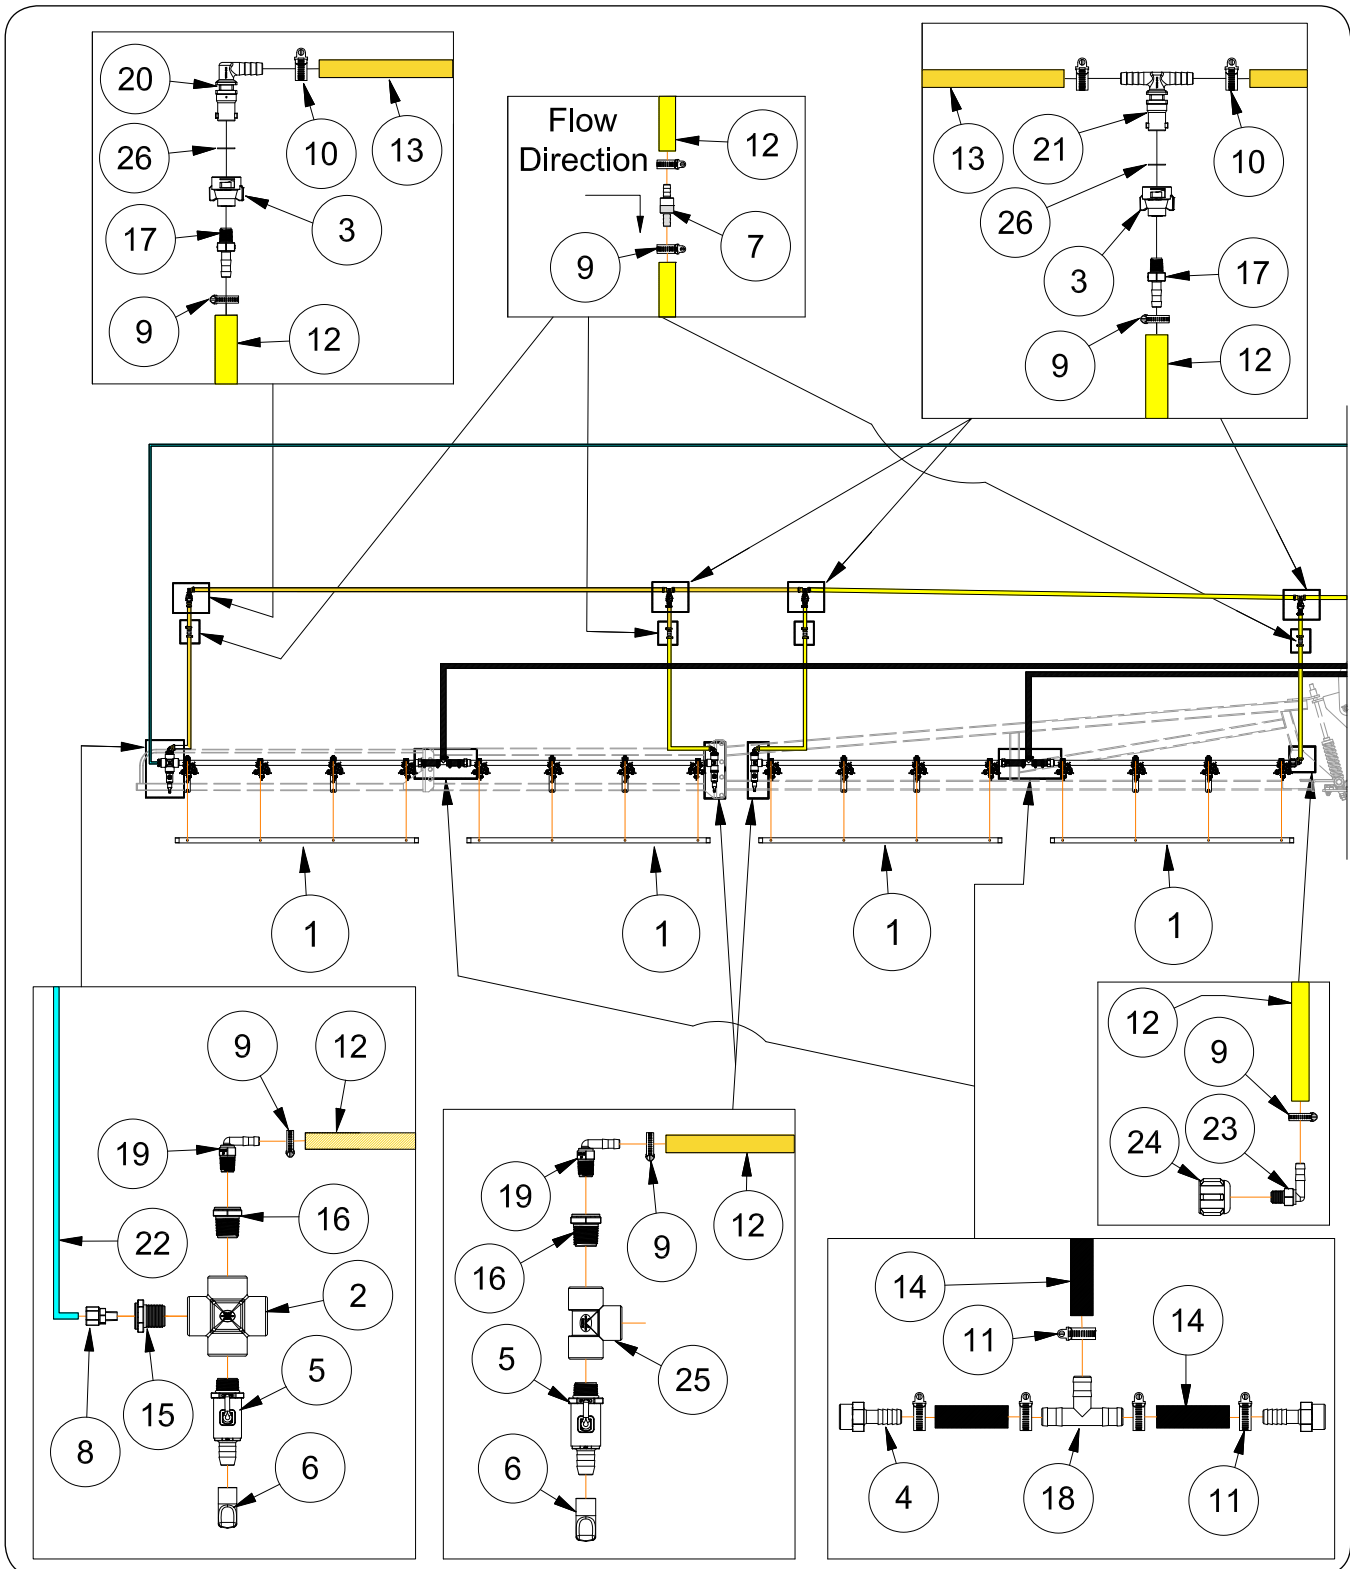

Front-Fold Booms 80' / 90' / 100' — Parts

Spray Plumbing - 100' Outer Boom 10-Section 15" Spacing Plumbing Components

Please visit www.unverferth.com/parts/ for the most current parts listing.

Front-Fold Booms 80' / 90' / 100' — Parts

Spray Plumbing - 100' Outer Boom 10-Section 15" Spacing Plumbing Components

Please visit www.unverferth.com/parts/ for the most current parts listing.

ITEM	PART NO.	DESCRIPTION	QTY	NOTES
1	407496	Pipe, 3/4" SCH40 x 50"	8	
2	TA814910	Cross, 3/4"-14 NPTF Female x 3/4"-14 NPTF Female x 3/4"-14 NPTF Female x 3/4"-14 NPTF Female	2	
3	TA880261	Adapter Cap, QuickJet x 1/4" NPT Female	8	
4	9005650	Adapter, 3/4"14NPT Thread x 3/4" Hose Barb	8	
5	9007699	Valve, 3/4" MPT x 3/4" Hose Barb	6	
6	9007767	Cap, 3/4" Dia.	6	
7	9008117	Check Valve, 1/4" to 3/8"	8	
8	TA720808	Adapter, 1/4" NPT Male x 1/4" Gauge Tube	2	
9	TA800902	Hose Clamp, 7/8" (M-6)	32	Stainless Steel
10	TA800906	Hose Clamp, 7/16" (SC-8)	14	Stainless Steel
11	TA800910	Hose Clamp 1/2" (SZ-12)	32	Stainless Steel
12	TA806200	Hose, 3/8" Dia. EPDM	AR	
13	TA806225	Hose, 1/2" Dia. EPDM	AR	
14	TA806250	Hose, 3/4" Dia. EPDM	AR	
15	TA814651	Reducer Bushing, 3/4"-14 NPTF Male x 1/4"-18 NPTF Female	2	
16	TA814652	Reducer Bushing, 3/4"-14 NPTF Male x 3/8"-18 NPTF Female	6	
17	TA814846	Hose Barb, 1/4"-18 NPTF Male x 3/8" Hose Shank	8	
18	TA814891	Tee, 3/4" Hose Shank x 3/4" Hose Shank x 3/4" Hose Shank	4	
19	TA814950	90° Elbow, 3/8"-18 NPTF x 3/8" Hose Shank	6	
20	TA880050	90° Elbow, Nozzle/Single QuickJet 1/2"	2	
21	TA880075	Tee, Nozzle/Single QuickJet 1/2"	6	
22	TA720620	Gauge Tube, 1/4" Dia.	AR	
23	TA808050	90° Elbow, 1/4"-20 MPT x 3/8" Hose Shank	2	
24	407503	Pipe Cap, 3/4"-14 NPT	2	
25	TA814781	Tee 3/4"-14 NPT Female x 3/4"-14 NPT Female x 3/4"-14 NPT Female	4	
26	TA862017	Orifice Plate, 0.040" ID x 19/32" OD x 0.060"	18	
	9007735	Nozzle Cap Gasket	18