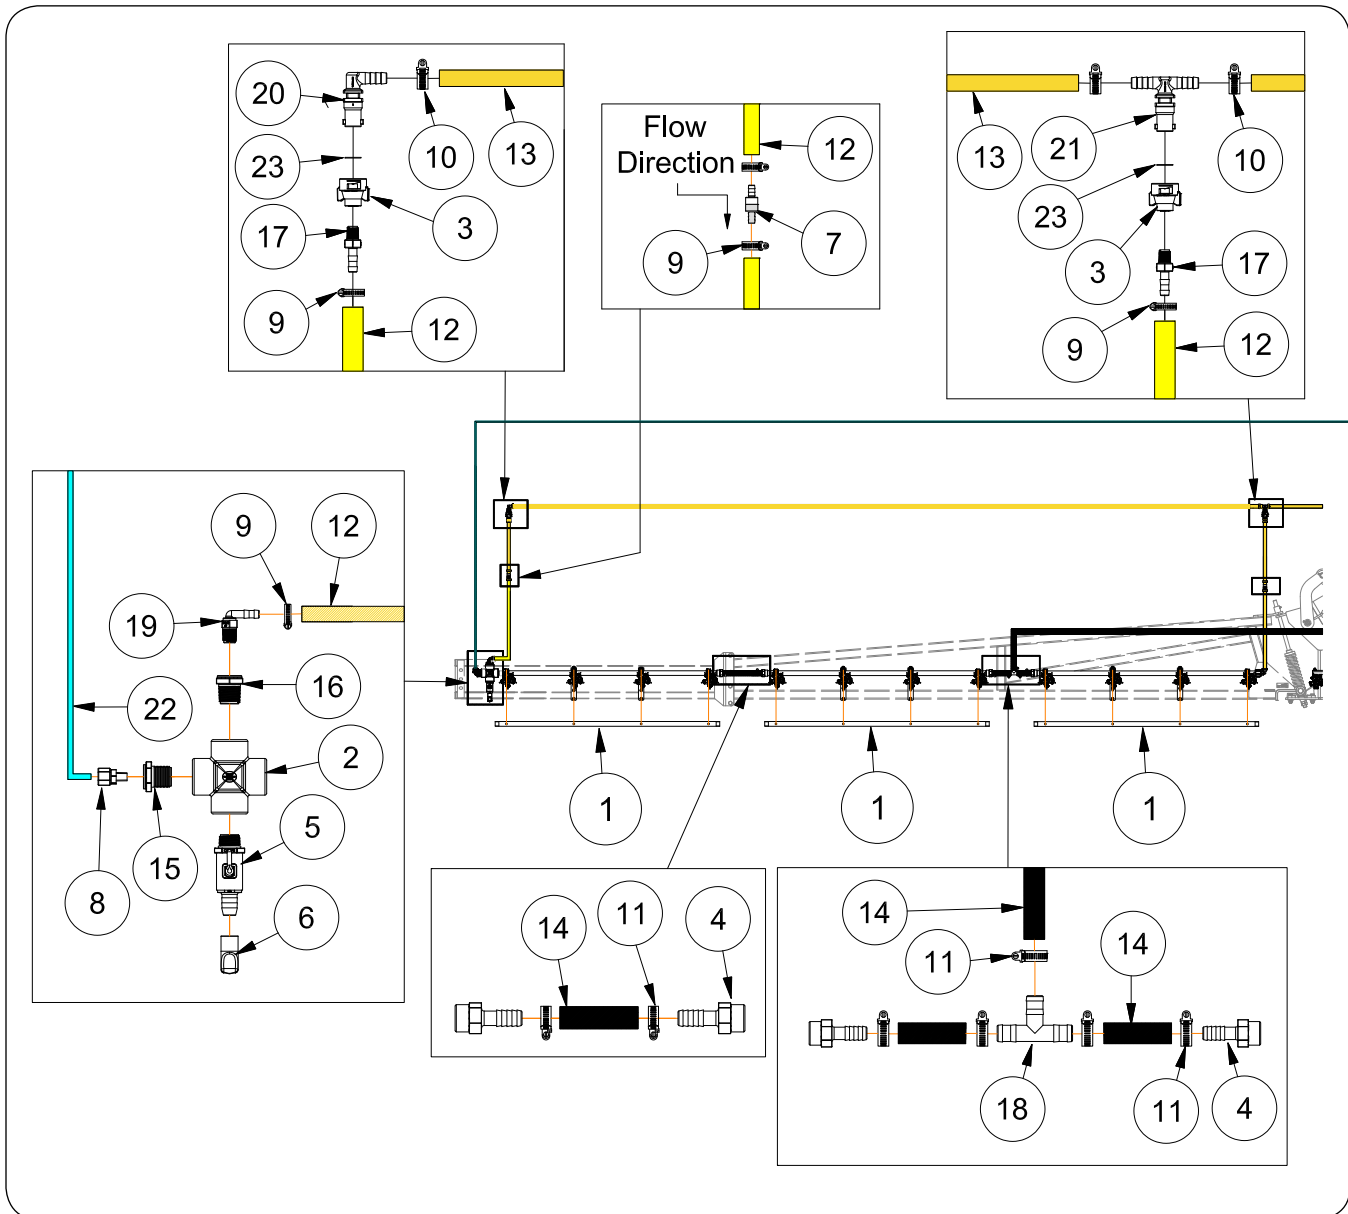

Front-Fold Booms 80' / 90' / 100' — Parts

Spray Plumbing - 90' Outer Boom 6-Section 15" Spacing Plumbing Components

Please visit www.unverferth.com/parts/ for the most current parts listing.

Front-Fold Booms 80' / 90' / 100' — Parts

Spray Plumbing - 90' Outer Boom 6-Section 15" Spacing Plumbing Components

Please visit www.unverferth.com/parts/ for the most current parts listing.

ITEM	PART NO.	DESCRIPTION	QTY	NOTES
1	407496	Pipe, 3/4" SCH40 x 50"	6	
2	TA814910	Cross, 3/4"-14 NPTF Female x 3/4"-14 NPTF Female x 3/4"-14 NPTF Female x 3/4"-14 NPTF Female	2	
3	TA880261	Adapter Cap, QuickJet x 1/4" NPT Female	4	
4	9005650	Adapter, 3/4"14NPT Thread x 3/4" Hose Barb	8	
5	9007699	Valve, 3/4" MPT x 3/4" Hose Barb	2	
6	9007767	Cap, 3/4" Dia.	2	
7	9008117	Check Valve, 1/4" to 3/8"	2	
8	TA720808	Adapter, 1/4" NPT Male x 1/4" Gauge Tube	2	
9	TA800902	Hose Clamp, 7/8" (M-6)	10	Stainless Steel
10	TA800906	Hose Clamp, 7/16" (SC-8)	6	Stainless Steel
11	TA800910	Hose Clamp 1/2" (SZ-12)	14	Stainless Steel
12	TA806200	Hose, 3/8" Dia. EPDM	AR	
13	TA806225	Hose, 1/2" Dia. EPDM	AR	
14	TA806250	Hose, 3/4" Dia. EPDM	AR	
15	TA814651	Reducer Bushing, 3/4"-14 NPTF Male x 1/4"-18 NPTF Female	2	
16	TA814652	Reducer Bushing, 3/4"-14 NPTF Male x 3/8"-18 NPTF Female	2	
17	TA814846	Hose Barb, 1/4"-18 NPTF Male x 3/8" Hose Shank	4	
18	TA814891	Tee, 3/4" Hose Shank x 3/4" Hose Shank x 3/4" Hose Shank	2	
19	TA814950	90° Elbow, 3/8"-18 NPTF x 3/8" Hose Shank	2	
20	TA880050	90° Elbow, Nozzle/Single QuickJet 1/2"	2	
21	TA880075	Tee, Nozzle/Single QuickJet 1/2"	2	
22	TA720620	Gauge Tube, 1/4" Dia.	AR	
23	TA862017	Orifice Plate, 0.040" ID x 19/32" OD x 0.060"	18	
	9007735	Nozzle Cap Gasket	18