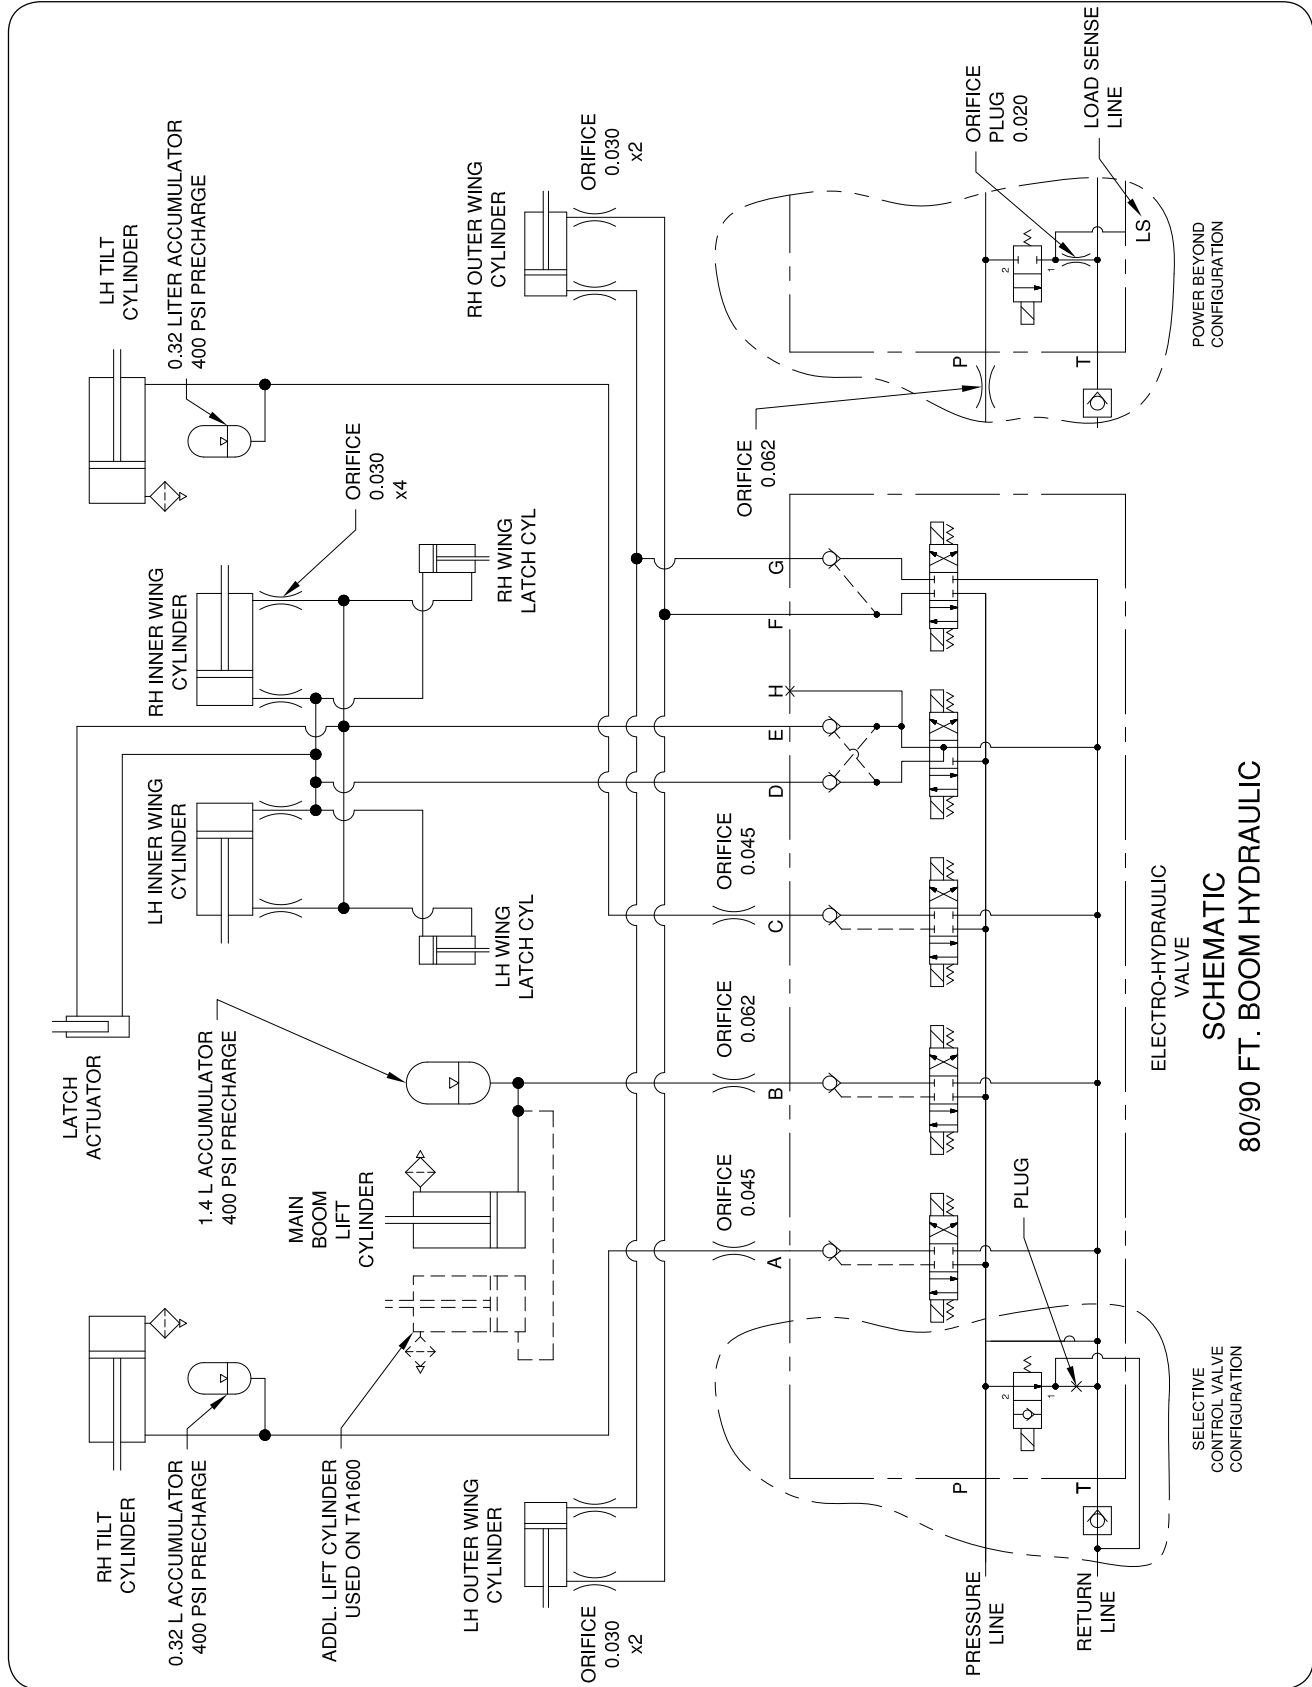

Front-Fold Booms 80' / 90' / 100' — Parts

Spray Plumbing - 100' Outer Boom 10-Section 20" Spacing Plumbing Components

Please visit www.unverferth.com/parts/ for the most current parts listing.

ITEM	PART NO.	DESCRIPTION	QTY	NOTES
1	407477	Pipe, 3/4" SCH40 x 45"	8	
2	TA880261	Adapter Cap, QuickJet x 1/4" NPT Female	8	
3	TA814910	Cross, 3/4"-14 NPTF Female x 3/4"-14 NPTF Female x 3/4"-14 NPTF Female x 3/4"-14 NPTF Female	2	
4	9005650	Adapter, 3/4"14NPT Thread x 3/4" Hose Barb	8	
5	9007699	Valve, 3/4" MPT x 3/4" Hose Barb	6	
6	9007767	Cap, 3/4" Dia.	6	
7	TA800902	Hose Clamp, 7/8" (M-6)	28	Stainless Steel
8	TA800906	Hose Clamp, 7/16" (SC-8)	14	Stainless Steel
9	TA800910	Hose Clamp 1/2" (SZ-12)	20	Stainless Steel
10	TA806200	Hose, 3/8" Dia. EPDM	AR	
11	TA806225	Hose, 1/2" Dia. EPDM	AR	
12	TA806250	Hose, 3/4" Dia. EPDM	AR	
13	TA720802	90° Elbow 1/4" NPT Male x 1/4" Gauge Tube	2	
14	9008117	Check Valve, 1/4" to 3/8"	6	
15	TA814651	Reducer Bushing, 3/4"-14 NPTF Male x 1/4"-18 NPTF Female	2	
16	TA814652	Reducer Bushing, 3/4"-14 NPTF Male x 3/8"-18 NPTF Female	6	
17	TA880050	90° Elbow, Nozzle/Single QuickJet 1/2"	2	
18	TA880075	Tee, Nozzle/Single QuickJet 1/2"	6	
19	TA814950	90° Elbow, 3/8"-18 NPTF x 3/8" Hose Shank	2	
20	407503	Pipe Cap, 3/4"-14 NPT	2	
21	TA808050	90° Elbow, 1/4"-20 MPT x 3/8" Hose Shank	2	
22	TA720620	Gauge Tube, 1/4" Dia.	AR	
23	TA814846	Hose Barb, 1/4"-18 NPTF Male x 3/8" Hose Shank	8	
24	TA814891	Tee, 3/4" Hose Shank x 3/4" Hose Shank x 3/4" Hose Shank	4	
25	TA814781	Tee 3/4"-14 NPT Female x 3/4"-14 NPT Female x 3/4"-14 NPT Female	4	
26	TA862017	Orifice Plate, 0.040" ID x 19/32" OD x 0.060"	18	
	9007735	Nozzle Cap Gasket	18	

Front-Fold Booms 80' / 90' / 100' — Parts

Hydraulic Schematic

Please visit www.unverferth.com/parts/ for the most current parts listing.