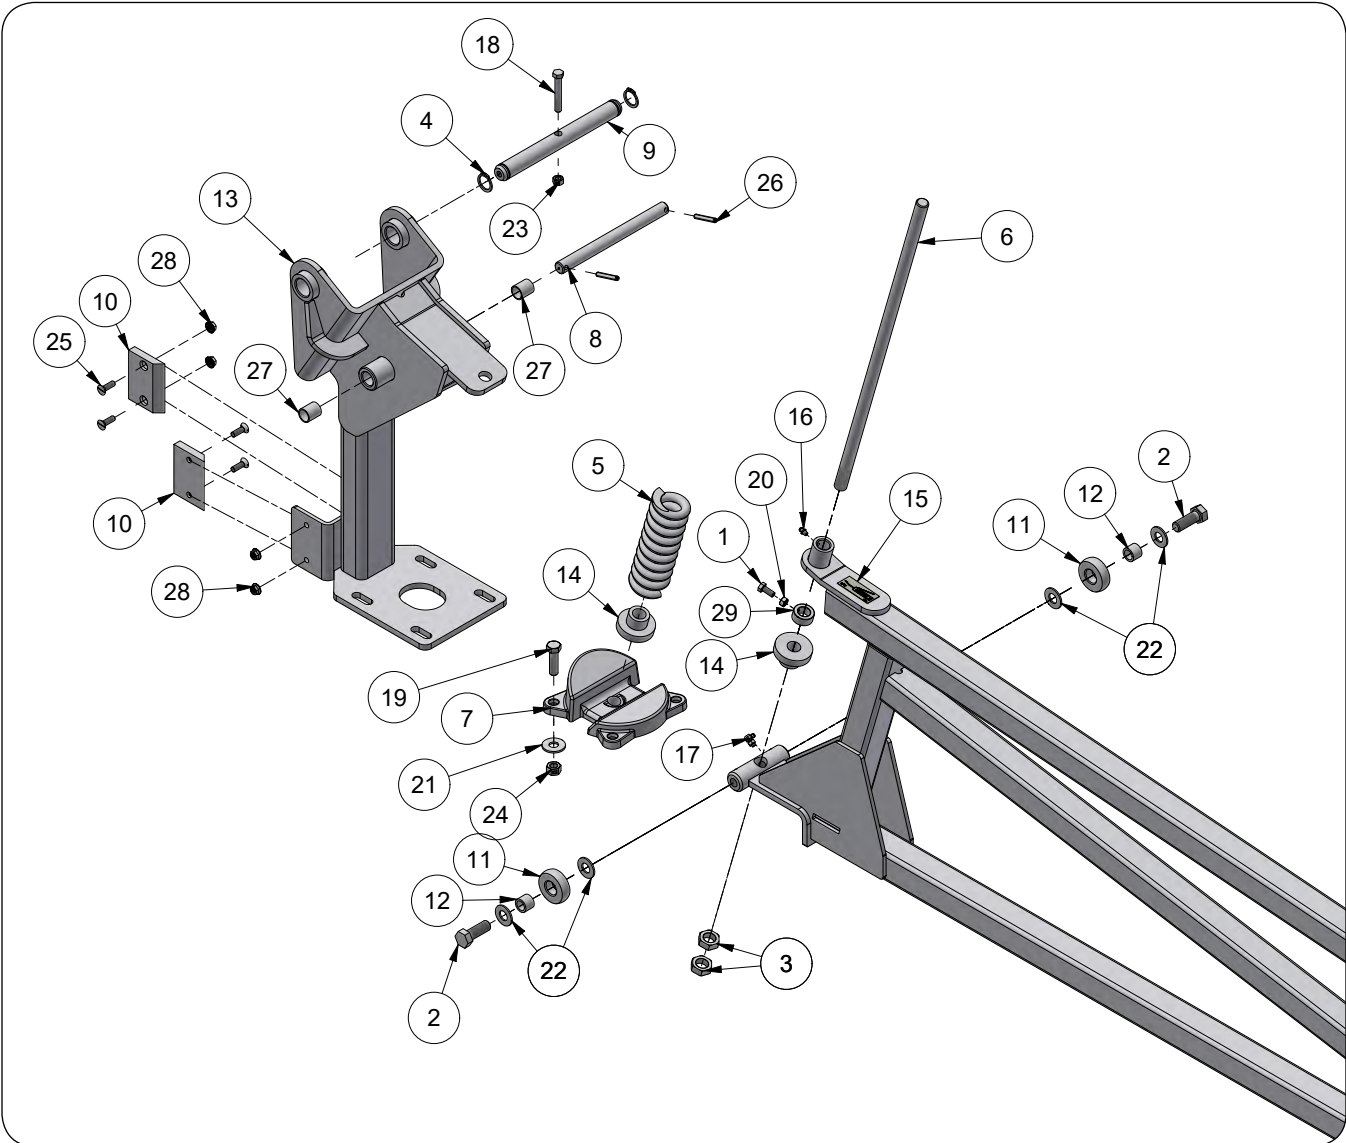

Breakaway Assembly

Please visit www.unverferth.com/parts/ for the most current parts listing.

Front-Fold Booms 80' / 90' / 100' — Parts

Breakaway Assembly

Please visit www.unverferth.com/parts/ for the most current parts listing.

ITEM	PART NO.	DESCRIPTION	QTY.	NOTES
1	9390-028	Capscrew, 5/16"-18UNC x 3/4" G5	2	
2	9390-123	Capscrew, 5/8"-11UNC x 1 3/4" G5	4	
3	9395-016	Hex Jam Nut, 3/4"-10UNC	4	
4	91192	Retaining Ring, 1"	4	
5	93944B	Compression Spring =Black=	2	
6	401725	Shaft, Break-Away	2	
7	404606B	Boom Breakaway Ramp =Black=	2	
8	405151	Pin, 3/4" Dia. x 8 3/4"	2	
9	405259	Pin, 1" Dia. x 9 3/4"	2	
10	405938	Wear Pad, 1/2" x 2 1/2" x 3 1/2"	4	
11	406287	Roller Breakaway Plate, 2 1/4" Dia.	2	
12	406288	Roller Bushing, 7/8" OD x 9/16" ID x 13/16"	2	
13	407615B	Wing Pivot Weldment =Black=	2	
14	407867	Spring Guide Bushing, 2 1/4" Dia. x 1 1/4"	4	
15	93459	Decal, Grease 8 Hours	2	
16	91160	Grease Zerk, 1/4-28	2	
17	93415	90° Grease Zerk, 1/4-28	2	
18	900900-061	Capscrew, 3/8"-16UNC x 2 1/2"	2	Stainless Steel
19	900900-102	Capscrew, 1/2"-13UNC x 1 3/4"	8	Stainless Steel
20	900901-004	Hex Nut, 5/16"-18UNC	2	
21	900902-044	Flat Washer, 1/2"	8	Stainless Steel
22	900902-049	Flat Washer, 5/8"	8	
23	900906-006	Locknut/Center, 3/8"-16UNC	2	Stainless Steel
24	900906-010	Locknut/Center, 1/2"-13UNC	8	Stainless Steel
25	900907-640	Flat Head Machine Screw, 5/16"-18UNC x 1"	8	Stainless Steel
26	900910-164	Spiral Pin, 1/4" Dia. x 1 3/4"	4	
27	9003752	Self-Lubricating Bushing, 0.882" OD x 0.758" ID x 1"	4	
28	9005639	Flange Nut, 5/16"-18UNC	8	Stainless Steel
29	TA500689	Shaft Collar, 1 1/4" OD x 3/4" ID x 3/16" w/Set Screw	2	
	9399-069	Set Screw, 5/16"-18UNC x 1/4" Cup Point/Hex Socket	2