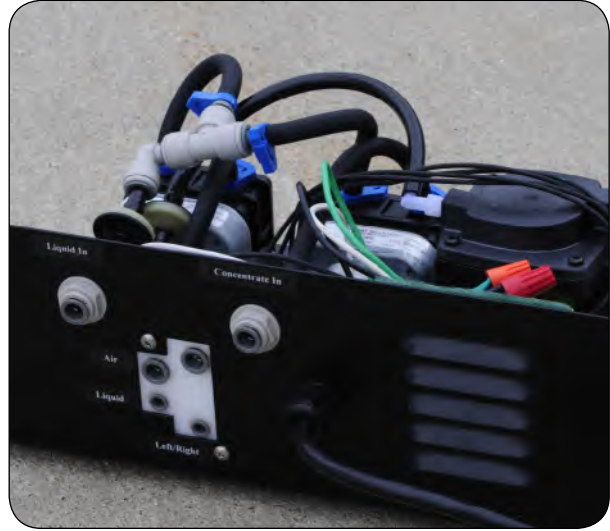

Front-Fold Booms 80' / 90' / 100' — Parts

Foam Marker Components (Optional)

Please visit www.unverferth.com/parts/ for the most current parts listing.

Foam Marker Components (Optional)

Please visit www.unverferth.com/parts/ for the most current parts listing.

ITEM	PART NO.	DESCRIPTION	QTY.	NOTES
1	TA750020	Air Filter	1	
2	9005229	Tray Weldment	1	
3	9005204	Tee 3/8 Push Lock	1	
4	TA750019	Compressor	1	
5	9005227	Concentrate Pump	1	
6	9005226	Water Pump	1	
7	TA750311	Pump Tube	1	
8	TA801906	Speed Clamp	2	
9	9005224	Stem 1/4 HB x 3/8	2	
10	9003944	Bulkhead 3/8	2	
11	9005223	Control Module w/ Solenoids	1	
12	TA808024	90° Elbow 1/8 M x 1/4 Hose Barb	1	
13	TA816029	Louver Filter	1	
14	9006313	In-Line Check Valve	2