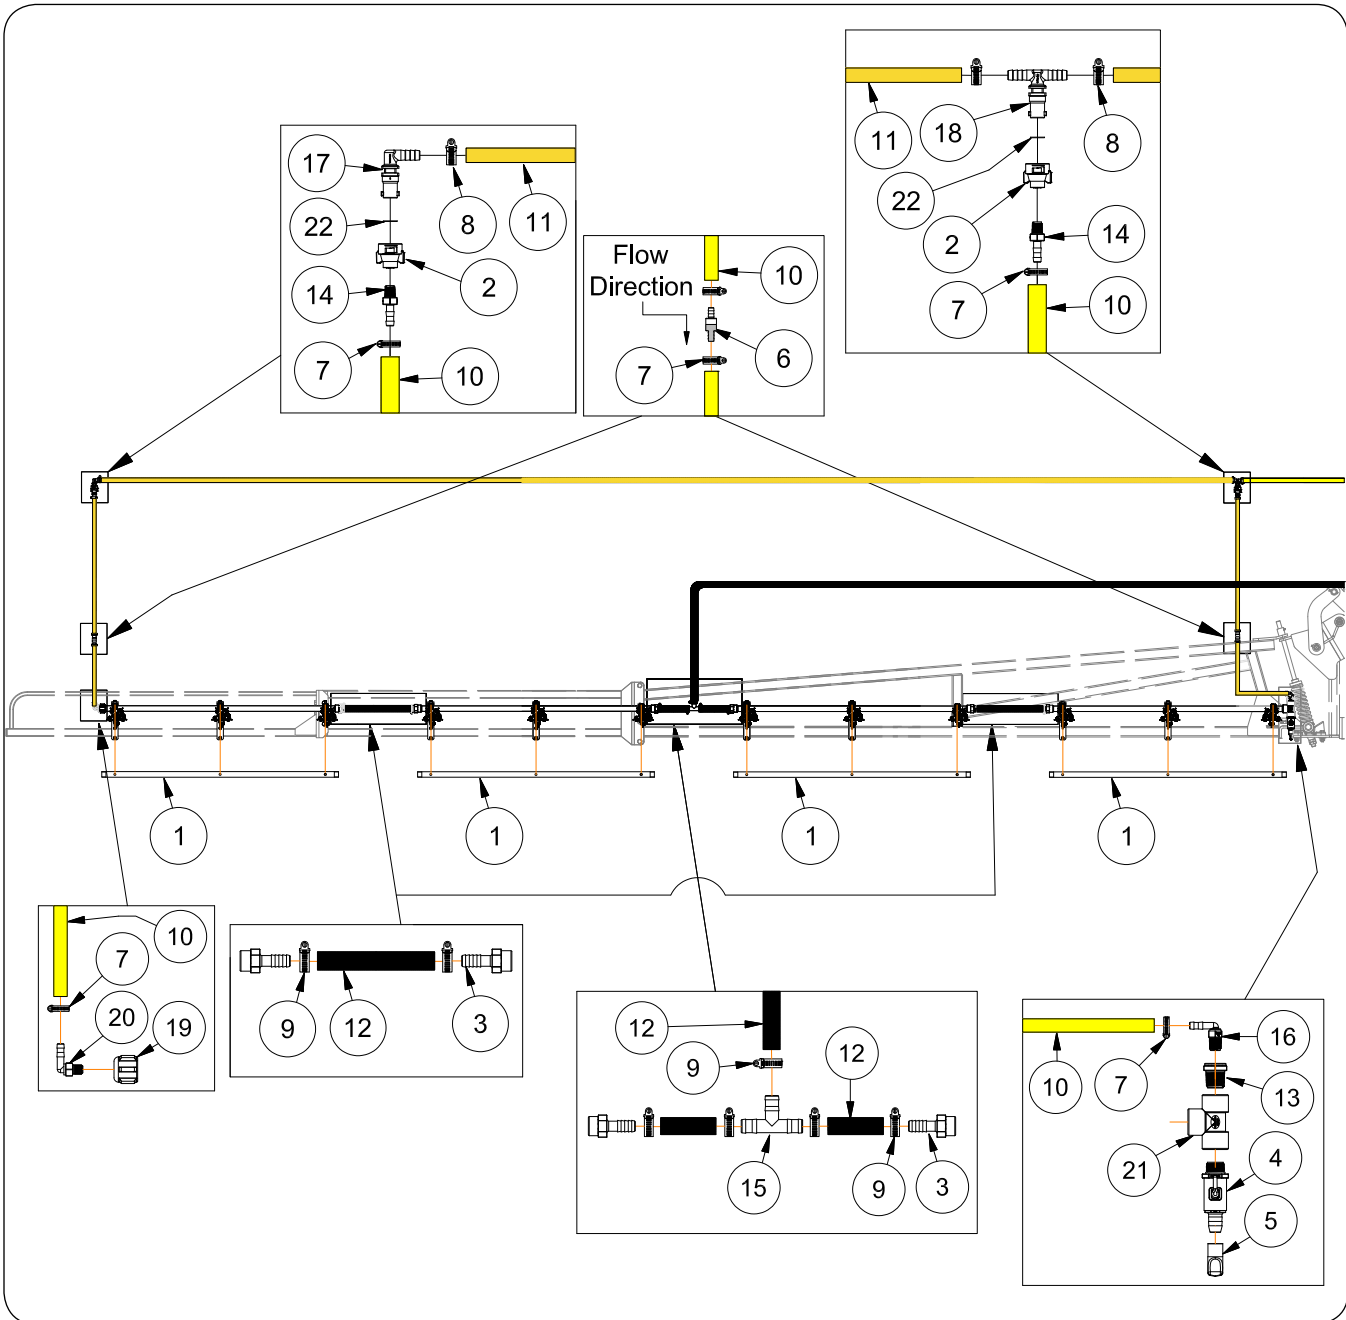

Front-Fold Booms 80' / 90' / 100' — Parts

Spray Plumbing - 100' Outer Boom 6-Section 20" Spacing Plumbing Components

Please visit www.unverferth.com/parts/ for the most current parts listing.

Front-Fold Booms 80' / 90' / 100' — Parts

Spray Plumbing - 100' Outer Boom 6-Section 20" Spacing Plumbing Components

Please visit www.unverferth.com/parts/ for the most current parts listing.

ITEM	PART NO.	DESCRIPTION	QTY	NOTES
1	407477	Pipe, 3/4" SCH40 x 45"	8	
2	TA880261	Adapter Cap, QuickJet x 1/4" NPT Female	4	
3	9005650	Adapter, 3/4"14NPT Thread x 3/4" Hose Barb	12	
4	9007699	Valve, 3/4" MPT x 3/4" Hose Barb	2	
5	9007767	Cap, 3/4" Dia.	2	
6	9008117	Check Valve, 1/4" to 3/8"	2	
7	TA800902	Hose Clamp, 7/8" (M-6)	10	Stainless Steel
8	TA800906	Hose Clamp, 7/16" (SC-8)	6	Stainless Steel
9	TA800910	Hose Clamp 1/2" (SZ-12)	18	Stainless Steel
10	TA806200	Hose, 3/8" Dia. EPDM	AR	
11	TA806225	Hose, 1/2" Dia. EPDM	AR	
12	TA806250	Hose, 3/4" Dia. EPDM	AR	
13	TA814652	Reducer Bushing, 3/4"-14 NPTF Male x 3/8"-18 NPTF Female	2	
14	TA814846	Hose Barb, 1/4"-18 NPTF Male x 3/8" Hose Shank	4	
15	TA814891	Tee, 3/4" Hose Shank x 3/4" Hose Shank x 3/4" Hose Shank	2	
16	TA814950	90° Elbow, 3/8"-18 NPTF x 3/8" Hose Shank	2	
17	TA880050	90° Elbow, Nozzle/Single QuickJet 1/2"	2	
18	TA880075	Tee, Nozzle/Single QuickJet 1/2"	2	
19	407503	Pipe Cap, 3/4"-14 NPT	2	
20	TA808050	90° Elbow, 1/4"-20 MPT x 3/8" Hose Shank	2	
21	TA814781	Tee 3/4"-14 NPT Female x 3/4"-14 NPT Female x 3/4"-14 NPT Female	9	
22	TA862017	Orifice Plate, 0.040" ID x 19/32" OD x 0.060"	18	
	9007735	Nozzle Cap Gasket	18