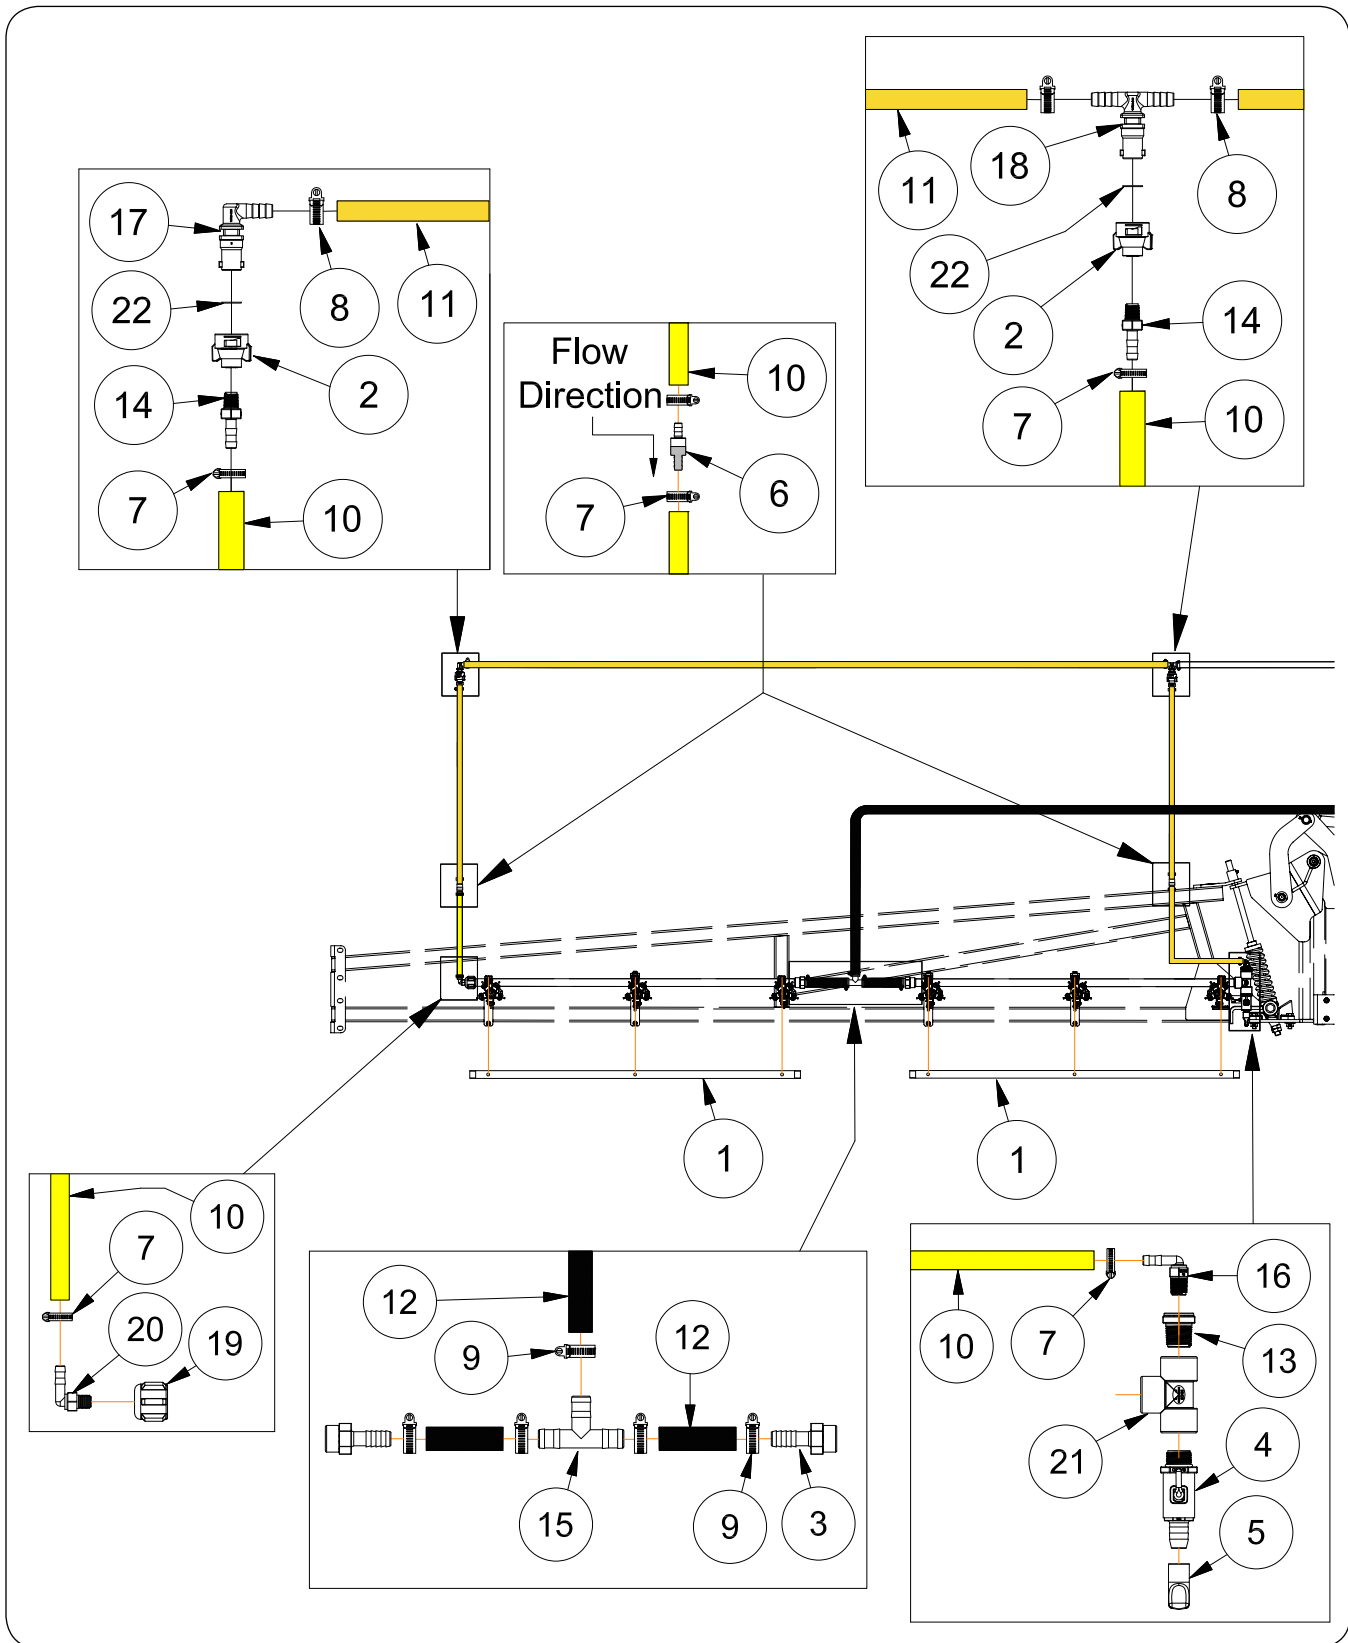

Front-Fold Booms 80' / 90' / 100' — Parts

Spray Plumbing - 80' Outer Boom 6-Section 20" Spacing Plumbing Components

Please visit www.unverferth.com/parts/ for the most current parts listing.

Front-Fold Booms 80' / 90' / 100' — Parts

Spray Plumbing - 80' Outer Boom 6-Section 20" Spacing Plumbing Components

Please visit www.unverferth.com/parts/ for the most current parts listing.

ITEM	PART NO.	DESCRIPTION	QTY	NOTES
1	407477	Pipe, 3/4" SCH40 x 45"	4	
2	TA880261	Adapter Cap, QuickJet x 1/4" NPT Female	4	
3	9005650	Adapter, 3/4"14NPT Thread x 3/4" Hose Barb	4	
4	9007699	Valve, 3/4" MPT x 3/4" Hose Barb	2	
5	9007767	Cap, 3/4" Dia.	2	
6	9008117	Check Valve, 1/4" to 3/8"	2	
7	TA800902	Hose Clamp, 7/8" (M-6)	10	Stainless Steel
8	TA800906	Hose Clamp, 7/16" (SC-8)	6	Stainless Steel
9	TA800910	Hose Clamp 1/2" (SZ-12)	10	Stainless Steel
10	TA806200	Hose, 3/8" Dia. EPDM	AR	
11	TA806225	Hose, 1/2" Dia. EPDM	AR	
12	TA806250	Hose, 3/4" Dia. EPDM	AR	
13	TA814652	Reducer Bushing, 3/4"-14 NPTF Male x 3/8"-18 NPTF Female	2	
14	TA814846	Hose Barb, 1/4"-18 NPTF Male x 3/8" Hose Shank	4	
15	TA814891	Tee, 3/4" Hose Shank x 3/4" Hose Shank x 3/4" Hose Shank	2	
16	TA814950	90° Elbow, 3/8"-18 NPTF x 3/8" Hose Shank	2	
17	TA880050	90° Elbow, Nozzle/Single QuickJet 1/2"	2	
18	TA880075	Tee, Nozzle/Single QuickJet 1/2"	2	
19	407503	Pipe Cap, 3/4"-14 NPT	2	
20	TA808050	90° Elbow, 1/4"-20 MPT x 3/8" Hose Shank	2	
21	TA814781	Tee 3/4"-14 NPT Female x 3/4"-14 NPT Female x 3/4"-14 NPT Female	9	
22	TA862017	Orifice Plate, 0.040" ID x 19/32" OD x 0.060"	18	
	9007735	Nozzle Cap Gasket	18