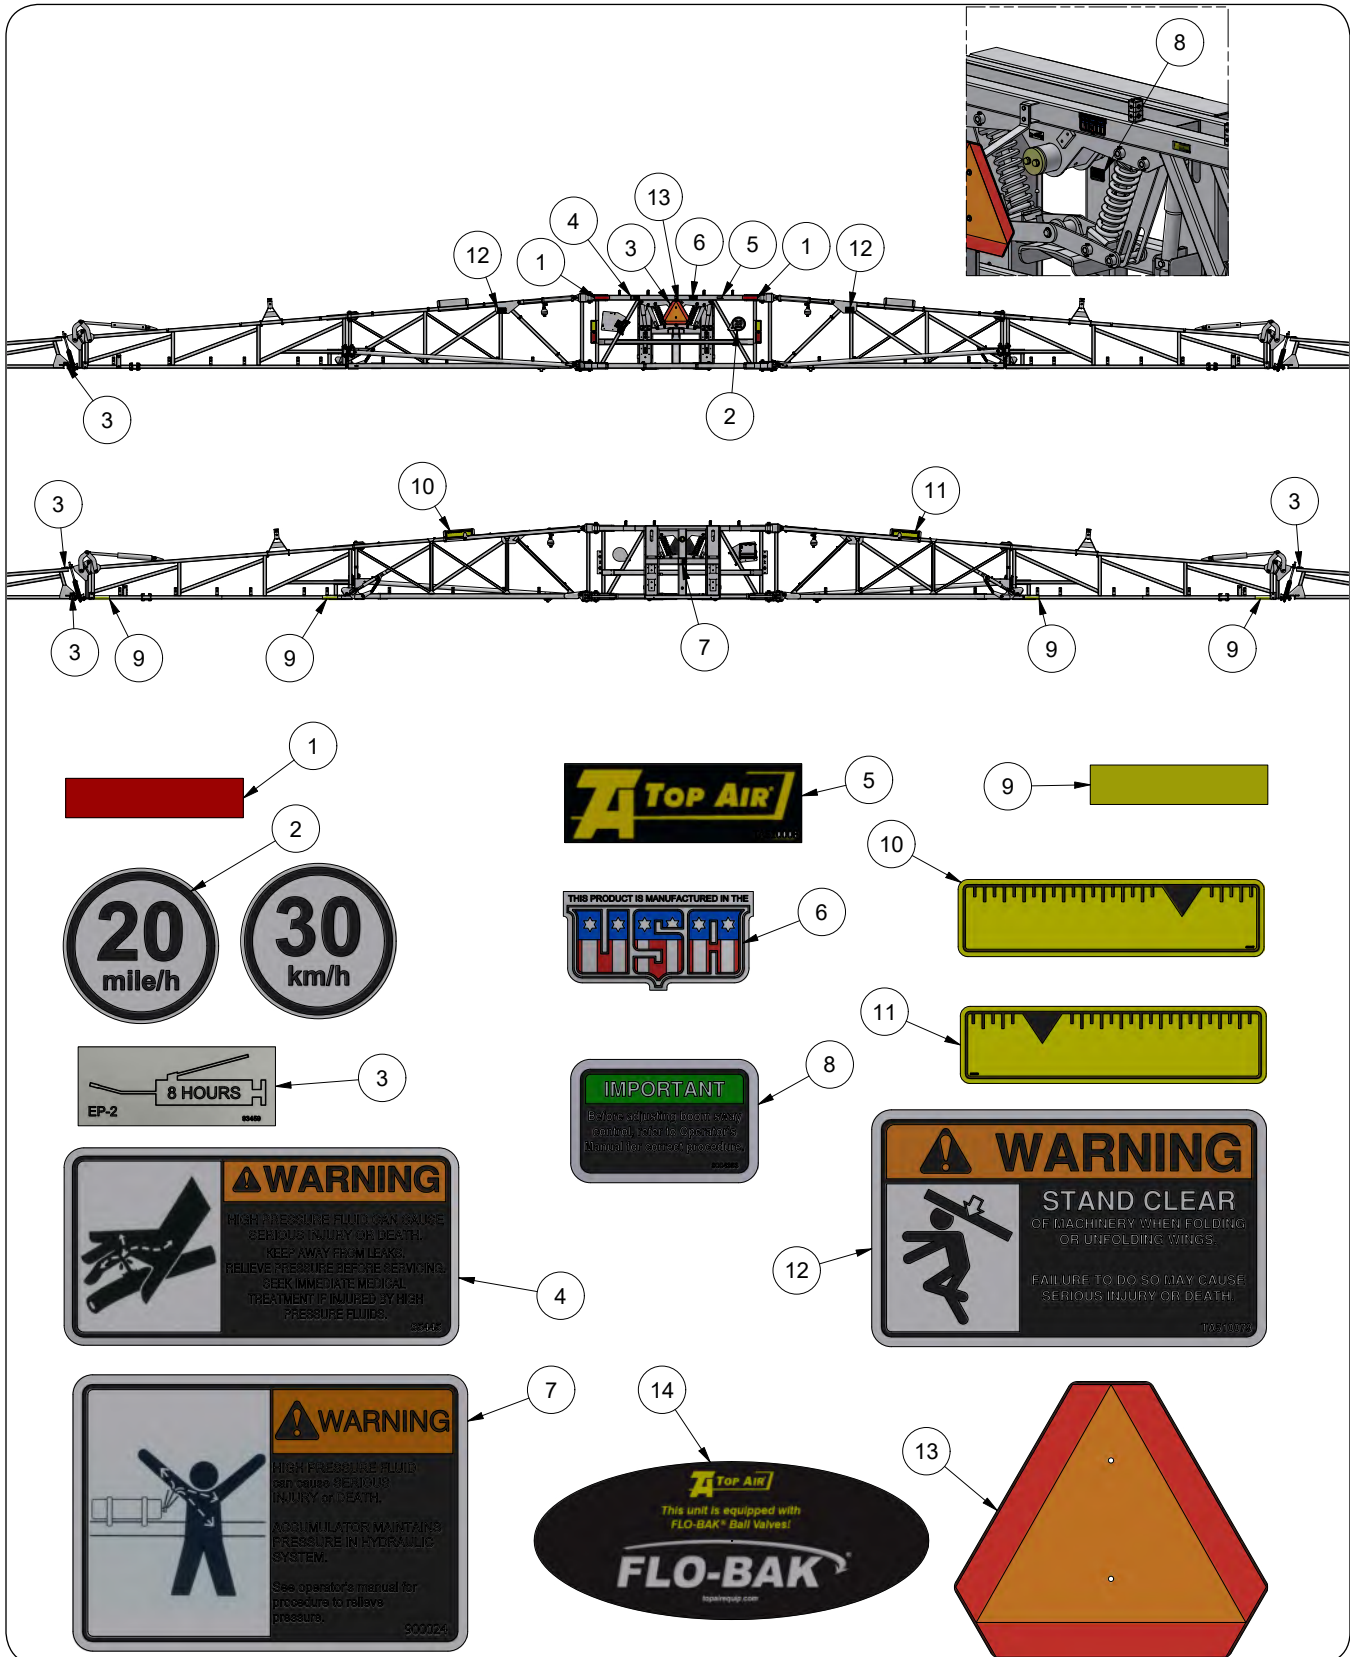

Front-Fold Booms 80' / 90' / 100' — Parts

Decals

Please visit www.unverferth.com/parts/ for the most current parts listing.

Front-Fold Booms 80' / 90' / 100' — Parts

Decals

Please visit www.unverferth.com/parts/ for the most current parts listing.

ITEM	PART NO.	DESCRIPTION	QTY.	NOTES
1	9003126	Reflector 2" x 9" RED	2	
2	9008714	Decal, SIS 20 MPH	1	
	9008720	Decal, SIS 30 KPH		
3	93459	Decal, Grease 8 Hours	5	
4	95445	Decal, WARNING "High-Pressure Fluid"	1	
5	TA510008	Decal, Top Air Logo	1	
6	TA510031	Decal, USA	1	
7	900024	Decal, WARNING "High-Pressure Fluid"	1	
8	9004353	Decal, IMPORTANT "Adjusting Boom Sway"	1	on H Frame
9	9003127	Reflector 2" x 9" AMBER	4	
10	9003807	Decal, Indicator Right-Hand	1	Used on RH Side
11	9003808	Decal, Indicator Left-Hand	1	Used on LH Side
12	TA510079	Decal, WARNING "Stand Clear"	2	
13	TA510514	SMV Emblem	1	
14	9004820	Decal, "Flo-Bak"	1	Optional

Touch-Up Paint

PAINT	SPRAY
Black	97013
Green	97015
Red	97301
Primer, Gray	9500082