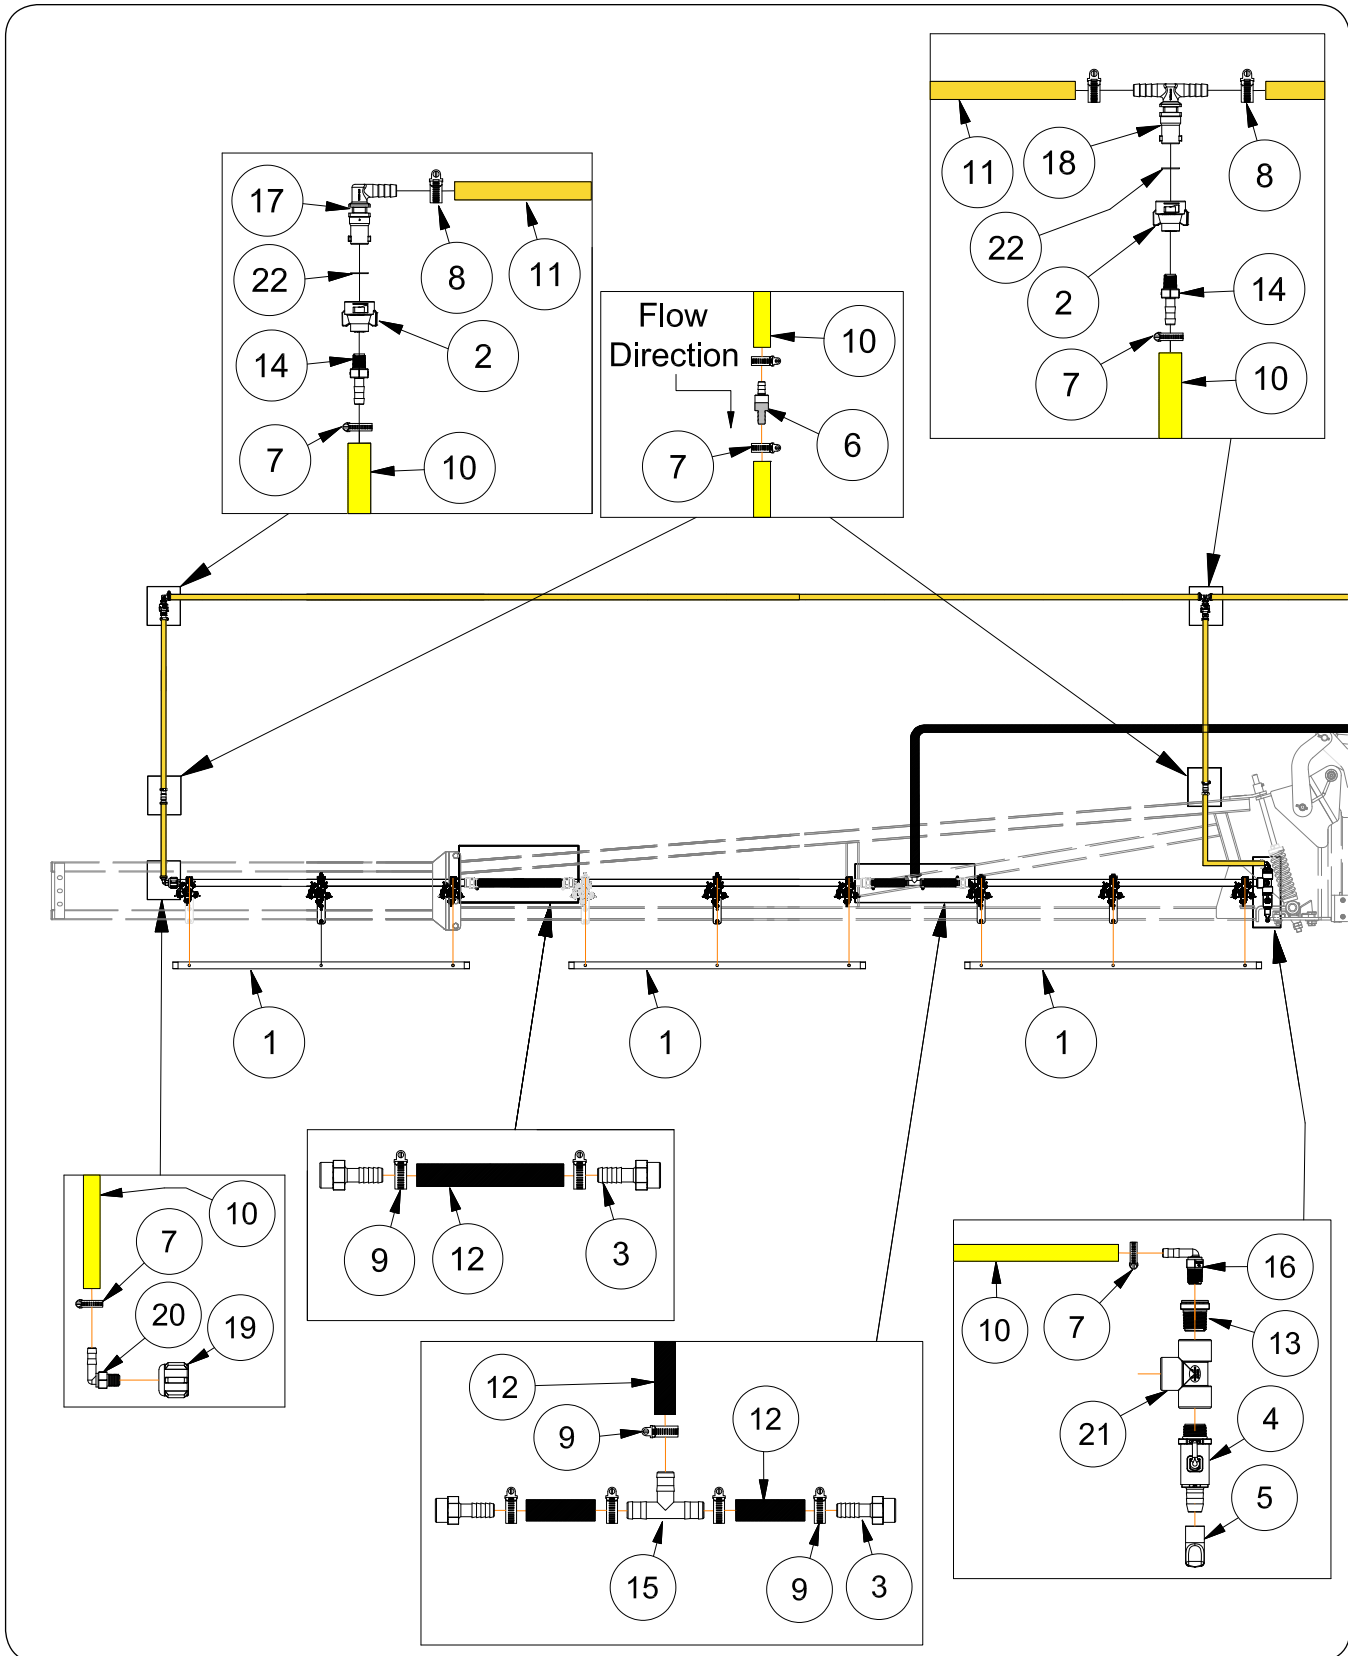

Front-Fold Booms 80' / 90' / 100' — Parts

Spray Plumbing - 90' Outer Boom 6-Section 20" Spacing Plumbing Components

Please visit www.unverferth.com/parts/ for the most current parts listing.

Front-Fold Booms 80' / 90' / 100' — Parts

Spray Plumbing - 90' Outer Boom 6-Section 20" Spacing Plumbing Components

Please visit www.unverferth.com/parts/ for the most current parts listing.

ITEM	PART NO.	DESCRIPTION	QTY	NOTES
1	407477	Pipe, 3/4" SCH40 x 45"	6	
2	TA880261	Adapter Cap, QuickJet x 1/4" NPT Female	4	
3	9005650	Adapter, 3/4"14NPT Thread x 3/4" Hose Barb	8	
4	9007699	Valve, 3/4" MPT x 3/4" Hose Barb	2	
5	9007767	Cap, 3/4" Dia.	2	
6	9008117	Check Valve, 1/4" to 3/8"	2	
7	TA800902	Hose Clamp, 7/8" (M-6)	10	Stainless Steel
8	TA800906	Hose Clamp, 7/16" (SC-8)	6	Stainless Steel
9	TA800910	Hose Clamp 1/2" (SZ-12)	14	Stainless Steel
10	TA806200	Hose, 3/8" Dia. EPDM	AR	
11	TA806225	Hose, 1/2" Dia. EPDM	AR	
12	TA806250	Hose, 3/4" Dia. EPDM	AR	
13	TA814652	Reducer Bushing, 3/4"-14 NPTF Male x 3/8"-18 NPTF Female	2	
14	TA814846	Hose Barb, 1/4"-18 NPTF Male x 3/8" Hose Shank	4	
15	TA814891	Tee, 3/4" Hose Shank x 3/4" Hose Shank x 3/4" Hose Shank	2	
16	TA814950	90° Elbow, 3/8"-18 NPTF x 3/8" Hose Shank	2	
17	TA880050	90° Elbow, Nozzle/Single QuickJet 1/2"	2	
18	TA880075	Tee, Nozzle/Single QuickJet 1/2"	2	
19	407503	Pipe Cap, 3/4"-14 NPT	2	
20	TA808050	90° Elbow, 1/4"-20 MPT x 3/8" Hose Shank	2	
21	TA814781	Tee 3/4"-14 NPT Female x 3/4"-14 NPT Female x 3/4"-14 NPT Female	9	
22	TA862017	Orifice Plate, 0.040" ID x 19/32" OD x 0.060"	18	
	9007735	Nozzle Cap Gasket	18