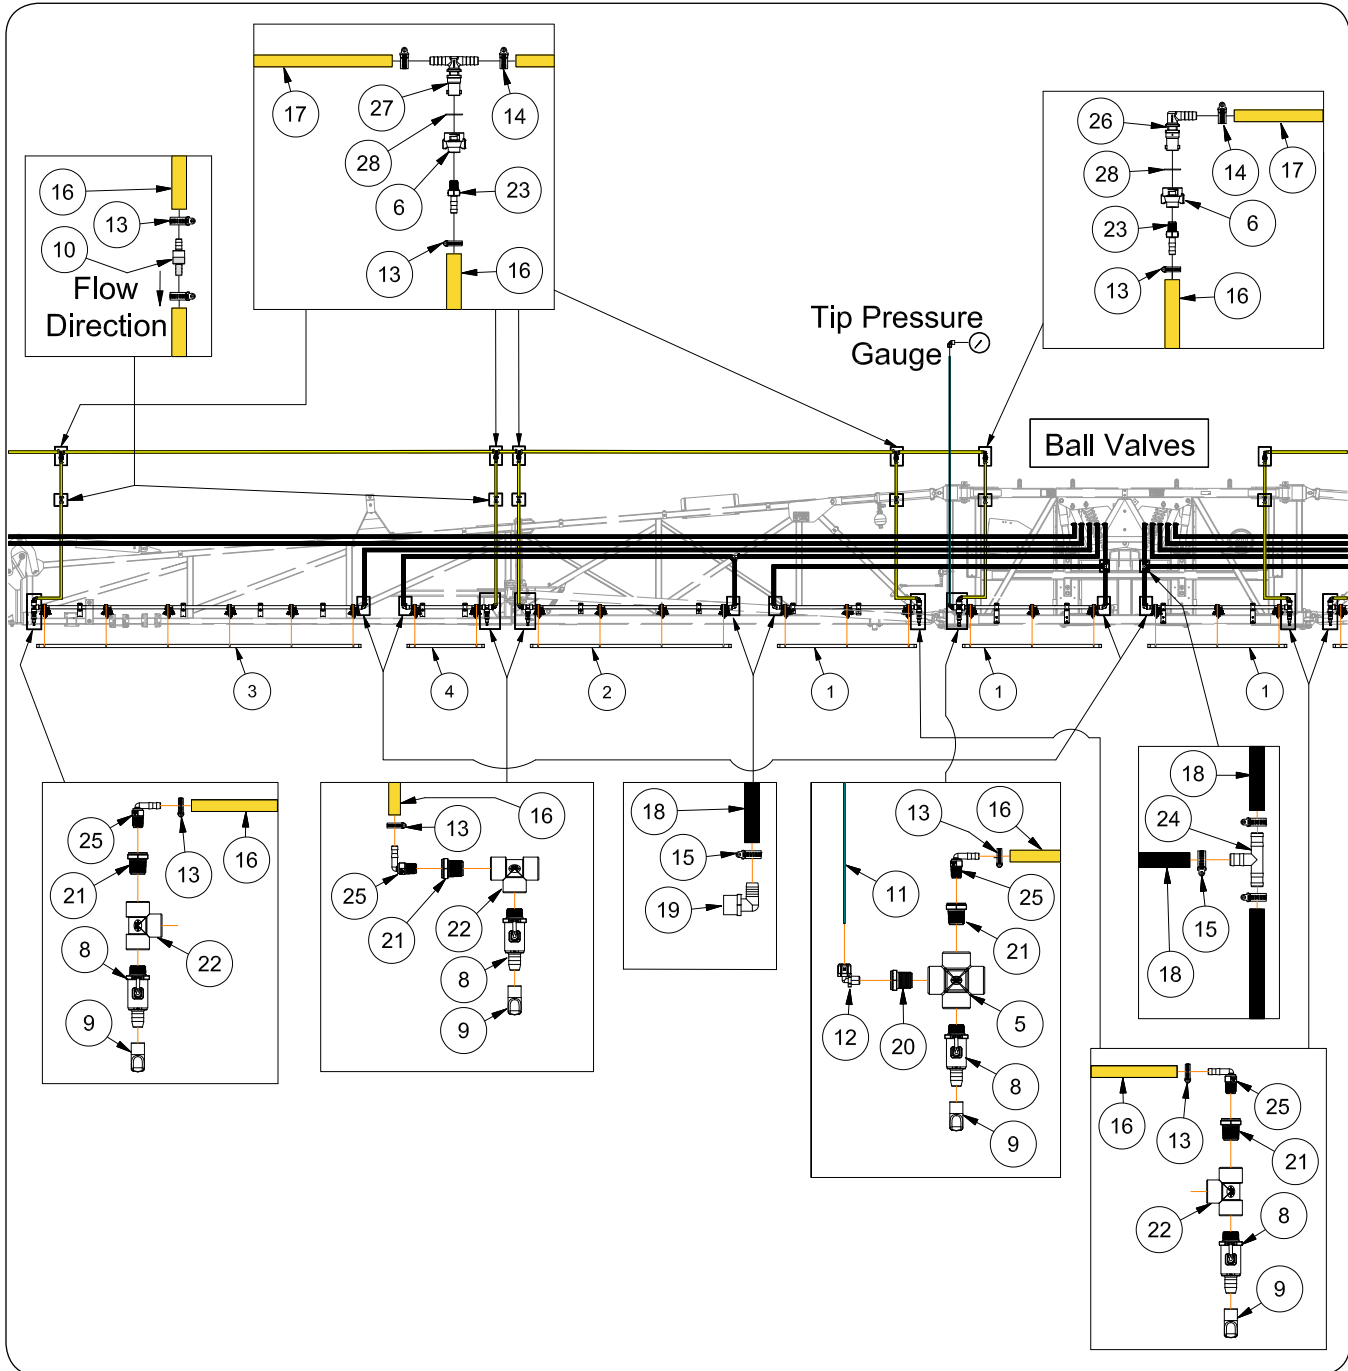

Front-Fold Booms 80' / 90' / 100' — Parts

Spray Plumbing - 80', 90', & 100' Center, Main and Intermediate Boom 10-Section 20" Spacing - Plumbing Components

Please visit www.unverferth.com/parts/ for the most current parts listing.

Front-Fold Booms 80' / 90' / 100' — Parts

Spray Plumbing - 80', 90', & 100' Center, Main and Intermediate Boom 10-Section 20" Spacing - Plumbing Components

Please visit www.unverferth.com/parts/ for the most current parts listing.

ITEM	PART NO.	DESCRIPTION	QTY	NOTES
1	407477	Pipe, 3/4" SCH40 x 45"	4	
2	407478	Pipe, 3/4" SCH40 x 65"	2	
3	407480	Pipe, 3/4" SCH40 x 105"	2	
4	407499	Pipe, 3/4" SCH40 x 25"	2	
5	TA814910	Cross, 34"-14 NPTF Female x 34"-14 NPTF Female x 34"-14 NPTF Female x 34"-14 NPTF Female	3	
6	TA880261	Adapter Cap, QuickJet x 1/4" NPT Female	10	
7	9005650	Adapter, 3/4"14NPT Thread x 3/4" Hose Barb	8	
8	9007699	Valve, 3/4" MPT x 3/4" Hose Barb	12	
9	9007767	Cap, 3/4" Dia.	12	
10	9008117	Check Valve, 1/4" to 3/8"	10	
11	TA720620	Gauge Tube, 1/4" Dia.	AR	
12	TA720802	90° Elbow 1/4" NPT Male x 1/4" Gauge Tube	3	
13	TA800902	Hose Clamp, 7/8" (M-6) (Stainless Steel)	42	
14	TA800906	Hose Clamp, 7/16" (SC-8) (Stainless Steel)	18	
15	TA800910	Hose Clamp 1/2" (SZ-12) (Stainless Steel)	34	
16	TA806200	Hose, 3/8" Dia. EPDM	AR	
17	TA806225	Hose, 1/2" Dia. EPDM	AR	
18	TA806250	Hose, 3/4" Dia. EPDM	AR	
19	TA809826	90° Elbow, 3/4" FPT x 3/4" Hose Shank	2	
20	TA814651	Reducer Bushing, 3/4"-14 NPTF Male x 1/4"-18 NPTF Female	3	
21	TA814652	Reducer Bushing, 3/4"-14 NPTF Male x 3/8"-18 NPTF Female	12	
22	TA814781	Tee 3/4"-14 NPT Female x 3/4"-14 NPT Female x 3/4"-14 NPT Female	9	
23	TA814846	Hose Barb, 1/4"-18 NPTF Male x 3/8" Hose Shank	10	
24	TA814891	Tee, 3/4" Hose Shank x 3/4" Hose Shank x 3/4" Hose Shank	6	
25	TA814950	90° Elbow, 3/8"-18 NPTF x 3/8" Hose Shank	12	
26	TA880050	90° Elbow, Nozzle/Single QuickJet 1/2"	2	
27	TA880075	Tee, Nozzle/Single QuickJet 1/2"	8	
28	TA862017	Orifice Plate, 0.040" ID x 19/32" OD x 0.060"	18	
	9007735	Nozzle Cap Gasket	18