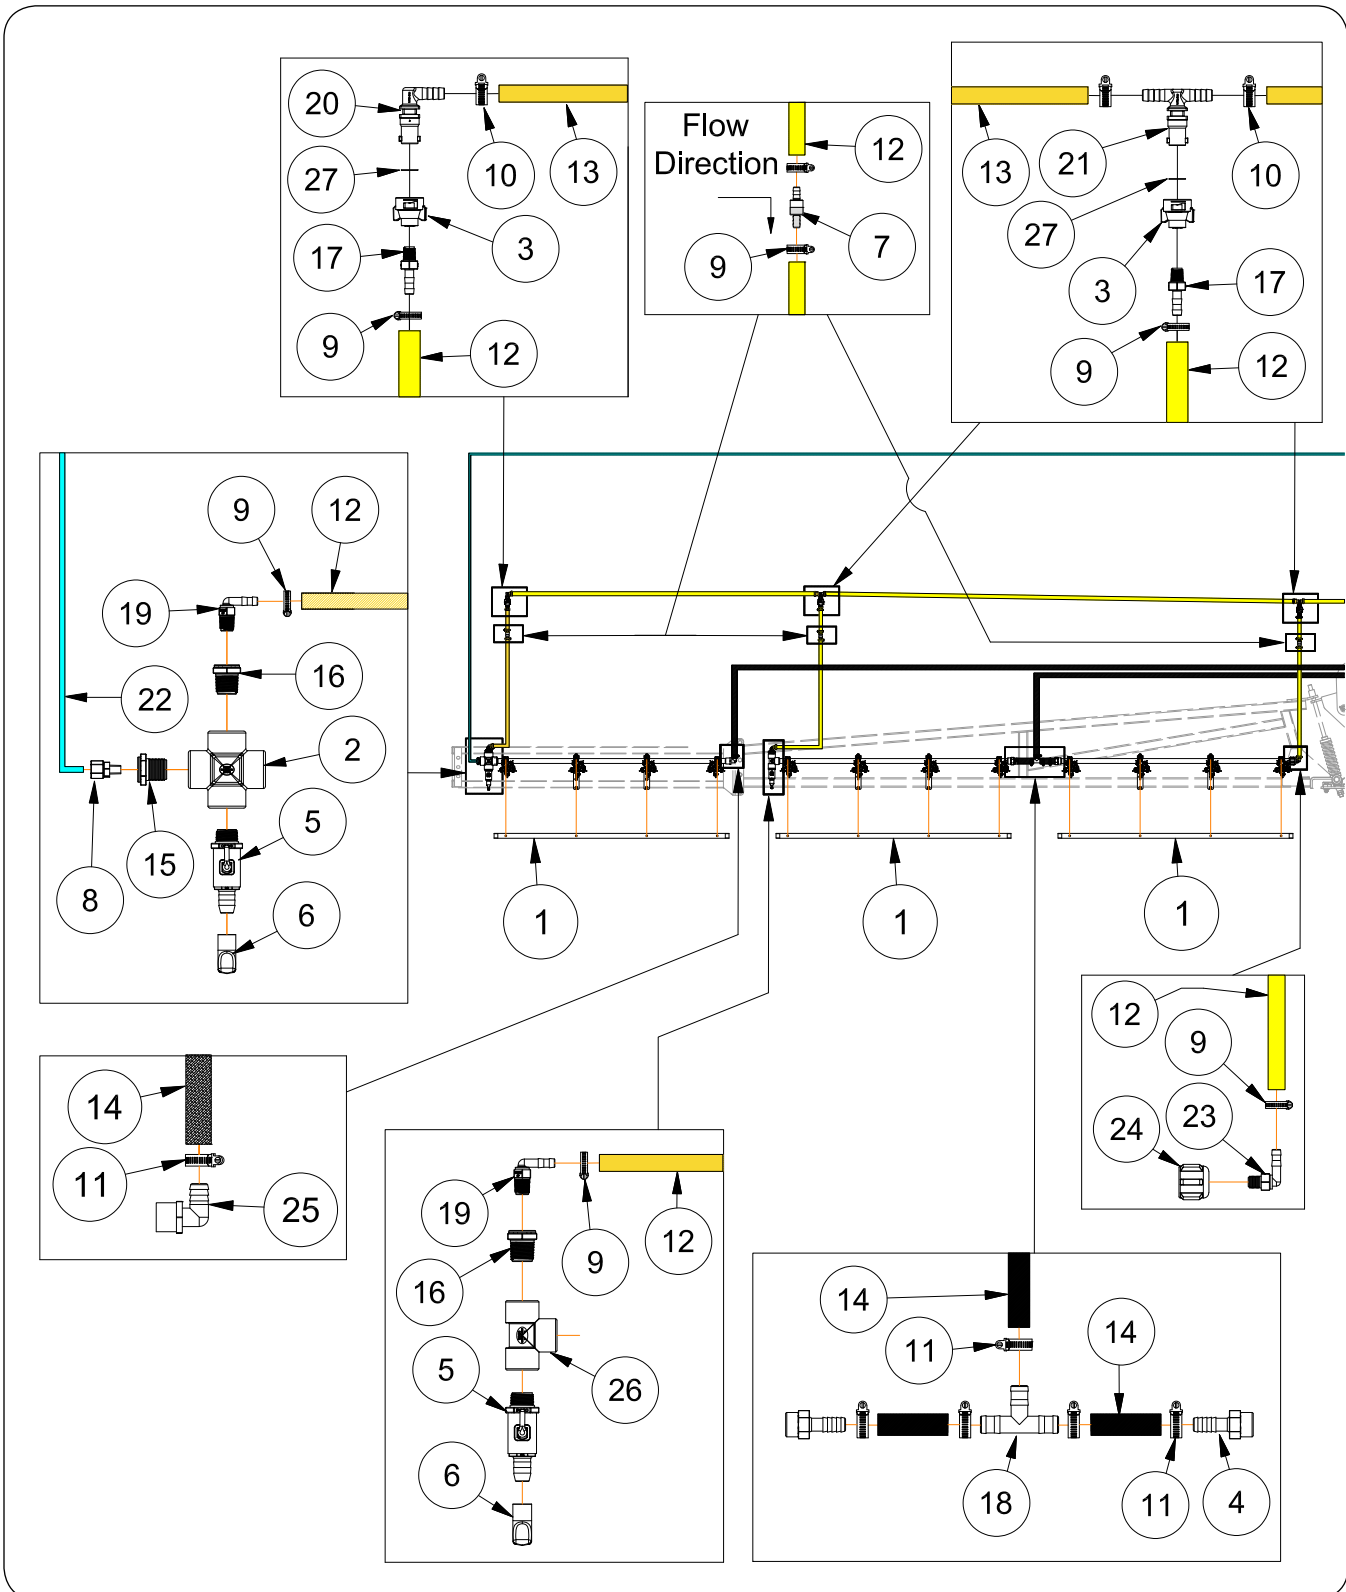

Front-Fold Booms 80' / 90' / 100' — Parts

Spray Plumbing - 90' Outer Boom 10-Section 15" Spacing Plumbing Components

Please visit www.unverferth.com/parts/ for the most current parts listing.

Front-Fold Booms 80' / 90' / 100' — Parts

Spray Plumbing - 90' Outer Boom 10-Section 15" Spacing Plumbing Components

Please visit www.unverferth.com/parts/ for the most current parts listing.

ITEM	PART NO.	DESCRIPTION	QTY	NOTES
1	407496	Pipe, 3/4" SCH40 x 50"	6	
2	TA814910	Cross, 3/4"-14 NPTF Female x 3/4"-14 NPTF Female x 3/4"-14 NPTF Female x 3/4"-14 NPTF Female	2	
3	TA880261	Adapter Cap, QuickJet x 1/4" NPT Female	6	
4	9005650	Adapter, 3/4"14NPT Thread x 3/4" Hose Barb	4	
5	9007699	Valve, 3/4" MPT x 3/4" Hose Barb	4	
6	9007767	Cap, 3/4" Dia.	4	
7	9008117	Check Valve, 1/4" to 3/8"	6	
8	TA720808	Adapter, 1/4" NPT Male x 1/4" Gauge Tube	2	
9	TA800902	Hose Clamp, 7/8" (M-6)	24	Stainless Steel
10	TA800906	Hose Clamp, 7/16" (SC-8)	10	Stainless Steel
11	TA800910	Hose Clamp 1/2" (SZ-12)	12	Stainless Steel
12	TA806200	Hose, 3/8" Dia. EPDM	AR	
13	TA806225	Hose, 1/2" Dia. EPDM	AR	
14	TA806250	Hose, 3/4" Dia. EPDM	AR	
15	TA814651	Reducer Bushing, 3/4"-14 NPTF Male x 1/4"-18 NPTF Female	2	
16	TA814652	Reducer Bushing, 3/4"-14 NPTF Male x 3/8"-18 NPTF Female	4	
17	TA814846	Hose Barb, 1/4"-18 NPTF Male x 3/8" Hose Shank	6	
18	TA814891	Tee, 3/4" Hose Shank x 3/4" Hose Shank x 3/4" Hose Shank	2	
19	TA814950	90° Elbow, 3/8"-18 NPTF x 3/8" Hose Shank	4	
20	TA880050	90° Elbow, Nozzle/Single QuickJet 1/2"	2	
21	TA880075	Tee, Nozzle/Single QuickJet 1/2"	4	
22	TA720620	Gauge Tube, 1/4" Dia.	AR	
23	TA808050	90° Elbow, 1/4"-20 MPT x 3/8" Hose Shank	2	
24	407503	Pipe Cap, 3/4"-14 NPT	2	
25	TA809826	90° Elbow, 3/4" FPT x 3/4" Hose Shank	2	
26	TA814781	Tee 3/4"-14 NPT Female x 3/4"-14 NPT Female x 3/4"-14 NPT Female	2	
27	TA862017	Orifice Plate, 0.040" ID x 19/32" OD x 0.060"	18	
	9007735	Nozzle Cap Gasket	18