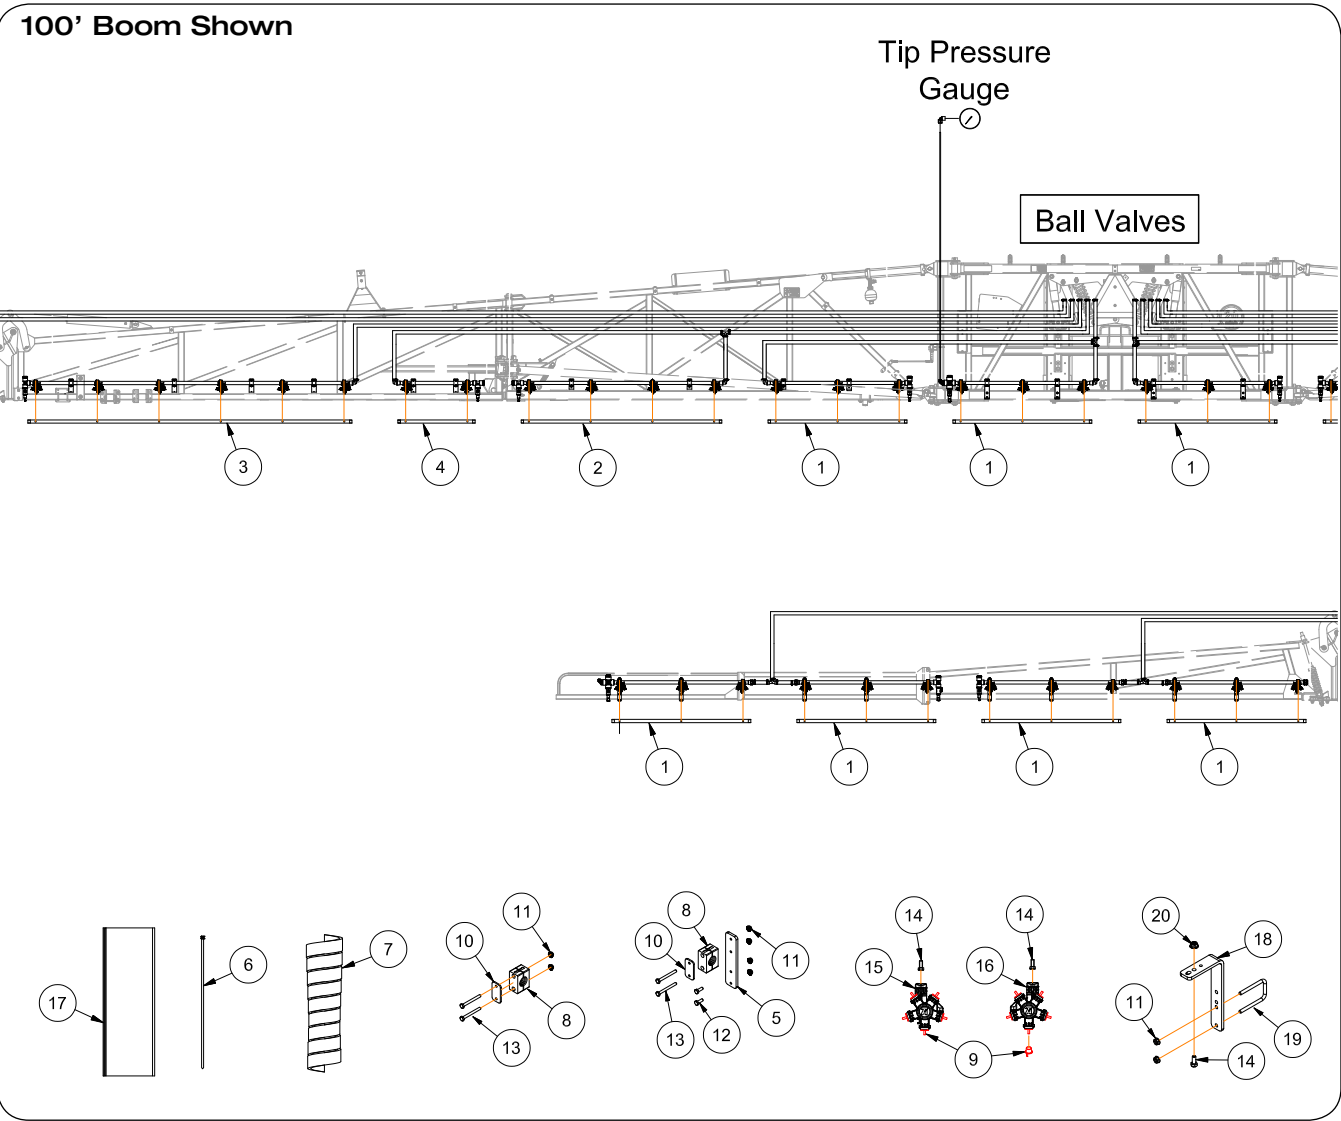

Front-Fold Booms 80' / 90' / 100' — Parts

Spray Plumbing - 80', 90', & 100' Boom 10-Section 20" Spacing Nozzle Bodies & Mounting Brackets

Please visit www.unverferth.com/parts/ for the most current parts listing.

Front-Fold Booms 80' / 90' / 100' — Parts

Spray Plumbing - 80', 90', & 100' Boom 10-Section 20" Spacing Nozzle Bodies & Mounting Brackets

Please visit www.unverferth.com/parts/ for the most current parts listing.

ITEM	PART NO.	DESCRIPTION	QTY	NOTES
1	407477	Pipe, 3/4" SCH40 x 45"	8	80' Boom
			10	90' Boom
			12	100' Boom
2	407478	Pipe, 3/4" SCH40 x 65"	2	
3	407480	Pipe, 3/4" SCH40 x 105"	2	
4	407499	Pipe, 3/4" SCH40 x 25"	65	
5	401318B	Pipe Bracket	4	
6	9000104	Cable Ties	AR	
7	9004075	Spiral Hose Wrap, 1 3/8" Dia.	36 Ft	
8	9003819	Single Clamp Pair (Polypropylene)	24	
9	9003939	Tapered Plastic Plug	AR	
10	9004038	Top Plate for Single Clamp Pair	24	
11	9004720	Flange Nut, 1/4"-20UNC (Stainless Steel)	72	80' Boom
			80	90' Boom
			88	100' Boom
12	900900-003	Capscrew, 1/4"-20UNC x 3/4" (Stainless Steel)	8	
13	900900-011	Capscrew, 1/4"-20UNC x 2 1/2" (Stainless Steel)	48	
14	900900-028	Capscrew, 5/16"-18UNC x 3/4" (Stainless Steel)	48	80' Boom
			54	90' Boom
			60	100' Boom
15	9009993	Quint Nozzle Body w/ RH Check Valve, Teejet Model 370	39	80' Boom
			43	90' Boom
			47	100' Boom
16	9009994	Quint Nozzle Body w/ LH Check Valve, Teejet Model 370	9	80' Boom
			11	90' Boom
			13	100' Boom
17	9003805	Hose 4" Wrap	8 Ft	
	9003849	Hose 3" Wrap	8 Ft	
18	407476B	Outer Boom Nozzle Body Mounting Bracket	8	80' Boom
			12	90' Boom
			16	100' Boom
19	9004714	U-Bolt, 1/4"-20UNC x 2 3/4", 1 13/16" C/C (Stainless Steel)	8	80' Boom
			12	90' Boom
			16	100' Boom
20	9005639	Flange Nut, 5/16"-18UNC (Stainless Steel)	48	80' Boom
			54	90' Boom
			60	100' Boom