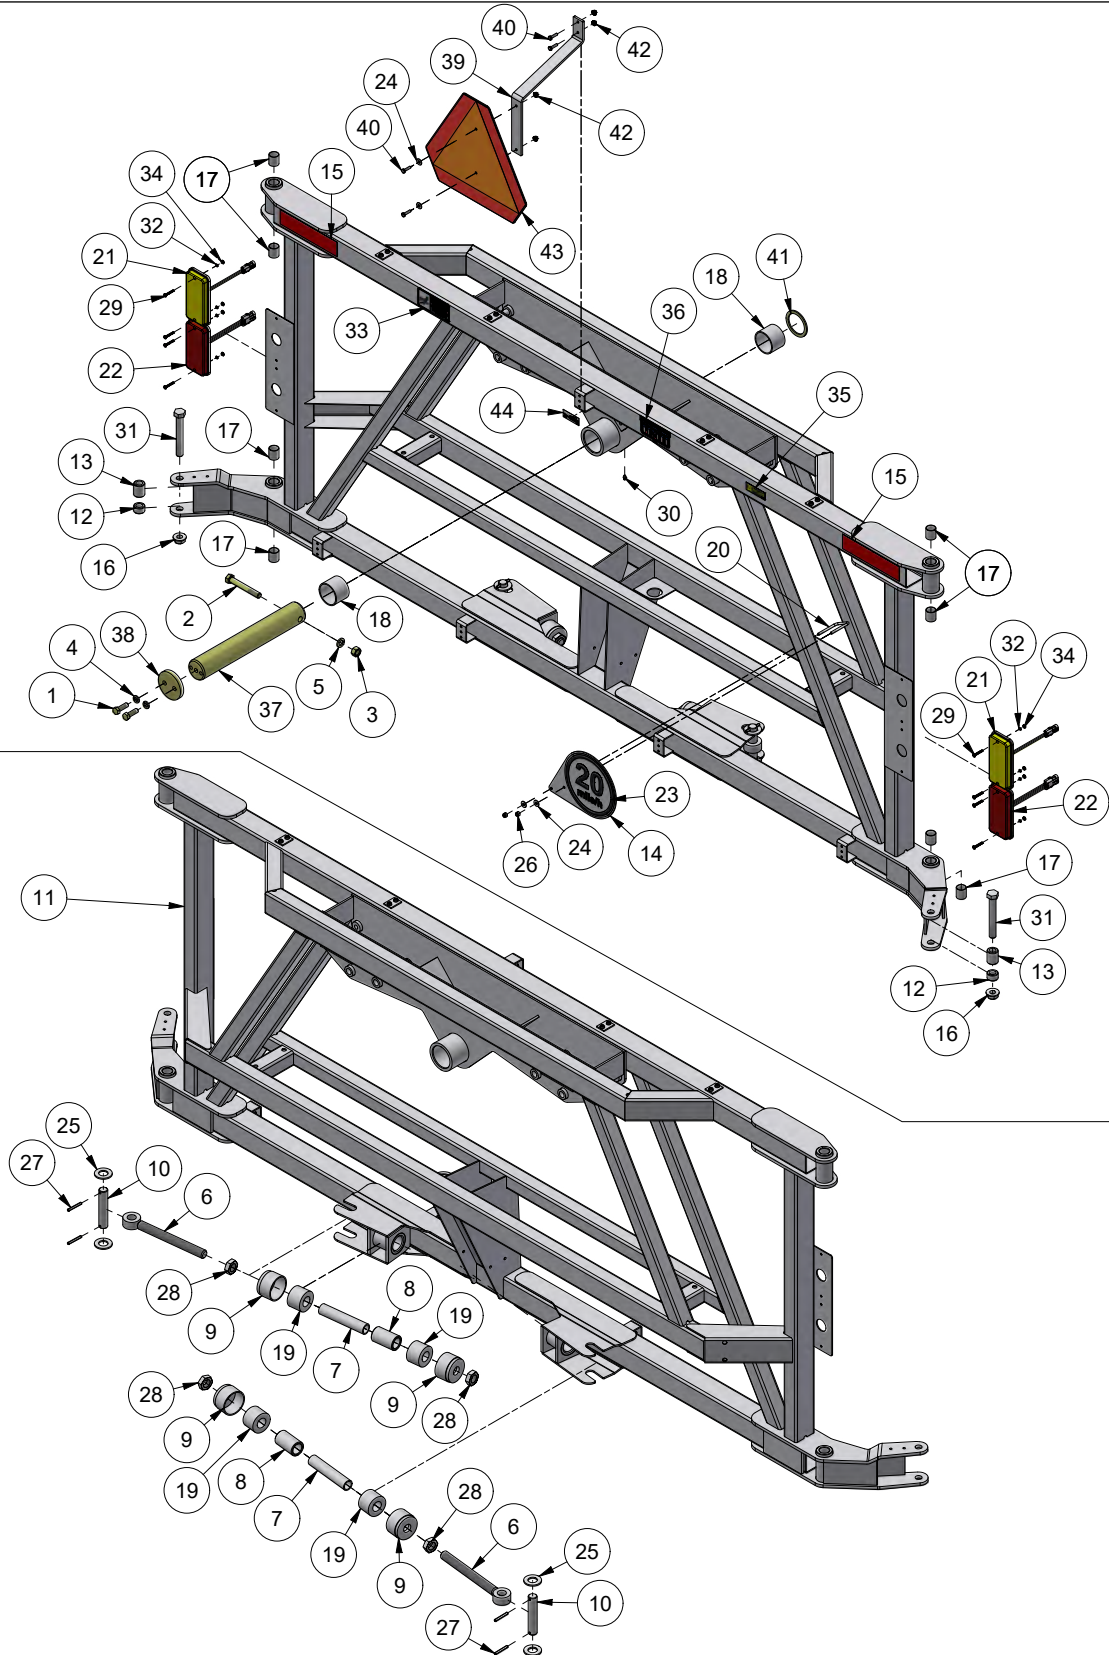

Front-Fold Booms 80' / 90' / 100' — Parts

Center Section

Please visit www.unverferth.com/parts/ for the most current parts listing.

Front-Fold Booms 80' / 90' / 100' — Parts

Center Section

Please visit www.unverferth.com/parts/ for the most current parts listing.

ITEM	PART NO.	DESCRIPTION	QTY.	NOTES
1	9390-101	Capscrew, 1/2"-13UNC x 1 1/2" G5	2	
2	9390-133	Capscrew, 5/8"-11UNC x 4 1/2" G5	1	
3	9394-014	Hex Nut, 5/8"-11UNC	1	
4	9404-025	Lock Washer, 1/2"	2	
5	9404-029	Lock Washer, 5/8"	1	
6	401072	Adjustment Eye Weldment	2	
7	401272	Spring Sleeve Bushing, 1 1/4" OD x 1" ID x 6 5/16"	2	
8	401279	Wear Bushing, 1.760" OD x 1.280" ID x 3"	2	
9	401280B	Canister Weldment =Black=	4	
10	401765	Pin, 1" Dia. x 5 1/16"	2	
11	405201	Boom Center Section Kit	1	Includes Items 8, 15, 17, 18, 30, 33, 35, 36, 44
12	407269	Spacer Bushing, 1 1/4" OD x 3/4" ID x 3/4"	2	
13	407270	Spacer Bushing, 1 1/4" OD x 3/4" ID x 1 9/16"	2	
14	415266B	SIS Mounting Plate =Black=	1	
15	9003126	Reflector, Red	2	
16	9003399	Locknut/Top, 3/4"-10UNC	2	
17	9003440	Self-Lubricating Bushing, 1.1275" OD x 1.010" ID x 1.250"	8	
18	9003749	Self-Lubricating Bearing, 2.753" OD x 2.508" ID x 2"	2	
19	9003775	Urethane Spring, 2 1/2" OD x 1 1/4" ID x 1.75"	4	
20	9005638	U-Bolt, 1/4"-20UNC x 2 3/4", 2 5/16" C/C	1	Stainless Steel
21	9006281	LED Light, AMBER	2	
22	9006282	LED Light, RED	2	
23	9008714	Decal, SIS 20MPH	1	
24	900902-032	Flat Washer, 1/4" USS	2	Stainless Steel
25	900902-058	Flat Washer, 1" SAE	4	Stainless Steel
26	900905-007	Elastic Stop Nut, 1/4"-20UNC	2	Stainless Steel
27	900910-166	Spiral Pin, 1/4" Dia. x 2"	4	Stainless Steel
28	900911-020	Hex Jam Nut, 1"-8UNC	4	Stainless Steel
29	903172-350	Pan Head Machine Screw, #10-32UNF x 1 1/4"	2	
30	91160	Grease Zerk, 1/4-28	1	
31	9390-156	Capscrew, 3/4"-10UNC x 5 1/2" G5	2	
32	9404-013	Lock Washer, #10	2	
33	95445	Decal, WARNING (High-Pressure Fluid)	1	
34	9830-016	Hex Nut, #10-32UNF G2	8	
35	TA510008	Decal, TA Logo	1	
36	TA510031	Decal, USA	1	
37	408153	Pin 2 1/2" Dia. x 16 3/16"	1	
38	408154	Pivot Pin End Plate, 3 1/2" Dia.	1	
39	409304B	SMV Bracket =Black=	1	
40	900900-005	Capscrew, 1/4"-20UNC x 1"	4	Stainless Steel
41	9003100	Flat Washer, 3 1/4" OD x 2 9/16" ID x 0.134"	1	Hardened
42	9004720	Flange Nut, 1/4"-20UNC	4	Stainless Steel
43	TA510514	SMV Emblem	1	
44	93459	Decal, Grease 8 Hours	1