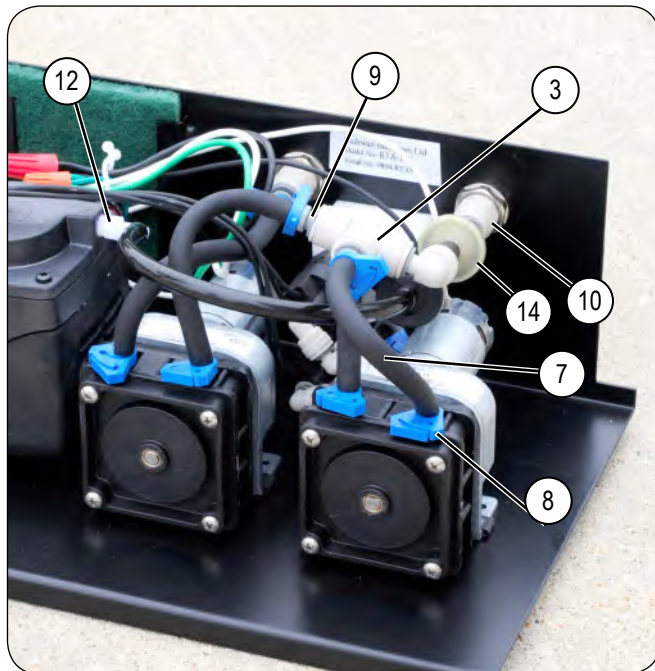

Front-Fold Booms 80' / 90' / 100' — Parts

Foam Marker Components (Optional)

Please visit www.unverferth.com/parts/ for the most current parts listing.

Foam Marker Components (Optional)

Please visit www.unverferth.com/parts/ for the most current parts listing.

ITEM	PART NO.	DESCRIPTION	QTY.	NOTES
1	TA750020	Air Filter	1	
2	9005229	Tray Weldment	1	
3	9005204	Tee 3/8 Push Lock	1	
4	TA750019	Compressor	1	
5	9005227	Concentrate Pump	1	
6	9005226	Water Pump	1	
7	TA750311	Pump Tube	1	
8	TA801906	Speed Clamp	2	
9	9005224	Stem 1/4 HB x 3/8	2	
10	9003944	Bulkhead 3/8	2	
11	9005223	Control Module w/ Solenoids	1	
12	TA808024	90° Elbow 1/8 M x 1/4 Hose Barb	1	
13	TA816029	Louver Filter	1	
14	9006313	In-Line Check Valve	2