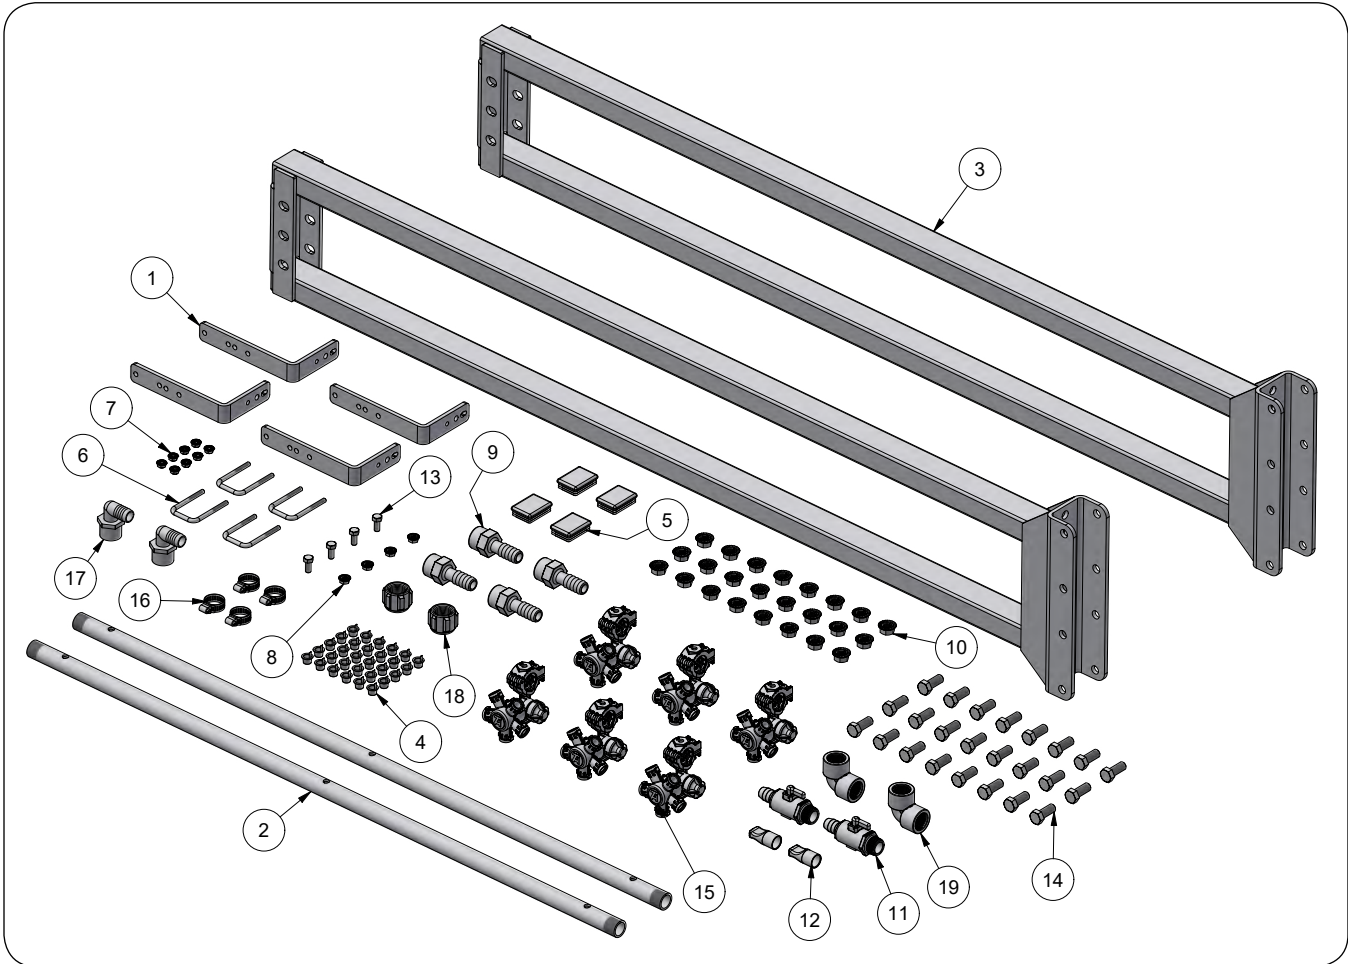

80' To 90' Conversion Kits

Please visit www.unverferth.com/parts/ for the most current parts listing.

Front-Fold Booms 80' / 90' / 100' — Parts

80' To 90' Conversion Kits

Please visit www.unverferth.com/parts/ for the most current parts listing.

ITEM	PART NO.	DESCRIPTION	QTY.	NOTES
	407801	90' Conversion Kit (15" Spacing)	1	15" Spacing Kit
	407800	90' Conversion Kit (20" Spacing)	1	20" Spacing Kit
1	407476B	Nozzle Bracket Plate, 1 3/16" x 10 5/8" =Black=	4	
2	407496	Spray Pipe, 3/4 SCH40 x 50"	2	15" Spacing Kit
	407477	Spray Pipe, 3/4 SCH40 x 45"	2	20" Spacing Kit
3	407639B	Extension Weldment =Black=	2	
4	9003939	Tapered Plastic Plug, 1/2" Dia. (RED LDPE) w/Lift Tab	40	15" Spacing Kit
			30	20" Spacing Kit
5	9004570	Plastic Plug, 1 1/2" x 2"	4	
6	9004714	U-Bolt, 1/4"-20UNC x 2 3/4", 1 13/16" C/C	4	Stainless Steel
7	9004720	Flange Nut, 1/4"-20UNC	8	Stainless Steel
8	9005639	Flange Nut, 5/16"-18UNC	4	Stainless Steel
9	9005650	Adapter, 3/4"14NPT Thread x 3/4" Hose Barb	4	
10	9005691	Flange Nut, 1/2"-13UNC	24	Stainless Steel
11	9007699	Valve, Poly, Micro, 3/4" MPT x 3/4" Hose Barb	2	
12	9007767	Cap, 3/4" Dia. (Black)	2	
13	900900-028	Capscrew, 5/16"-18UNC x 3/4"	4	Stainless Steel
14	900900-100	Capscrew, 1/2"-13UNC x 1 1/4"	24	Stainless Steel
15	9009993	Quint Nozzle Body w/ RH Check Valve, Teejet Model 370	8	15" Spacing Kit
			6	20" Spacing Kit
16	TA800910	Hose Clamp, 1/2" SAE (SZ-12)	4	Stainless Steel
17	TA809826	90° Elbow, 3/4-14 NPT Female Thread x 3/4" Hose Barb	2	
18	TA814762	Cap, 3/4 NPT Female (Black)	2	20" Spacing Kit ONLY
19	TA814791	90° Elbow, 3/4-14 NPT Female x 3/4-14 NPT Female	2