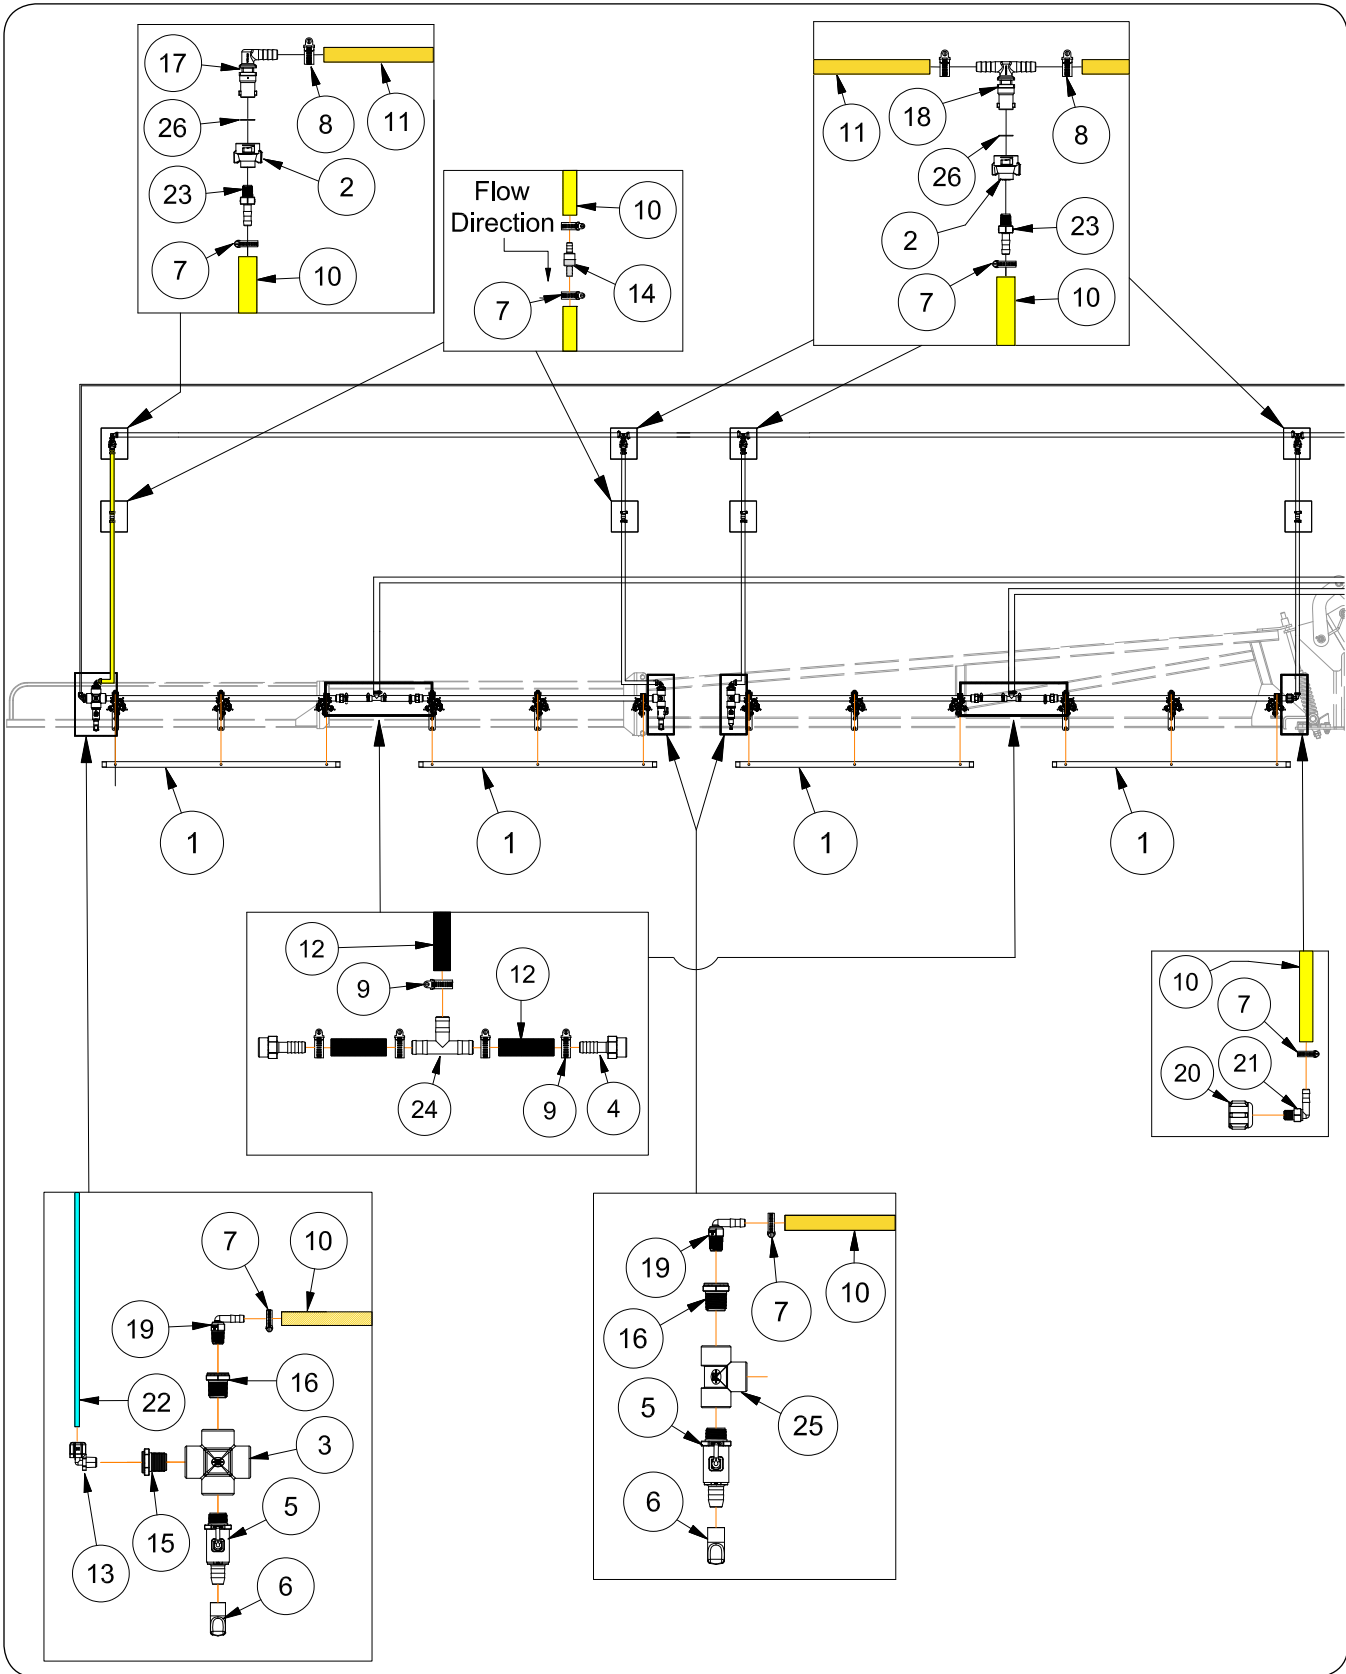

Front-Fold Booms 80' / 90' / 100' — Parts

Spray Plumbing - 90' Outer Boom 10-Section 20" Spacing Plumbing Components

Please visit www.unverferth.com/parts/ for the most current parts listing.

ITEM	PART NO.	DESCRIPTION	QTY	NOTES
1	407477	Pipe, 3/4" SCH40 x 45"	6	
2	TA880261	Adapter Cap, QuickJet x 1/4" NPT Female	4	
3	TA814910	Cross, 3/4"-14 NPTF Female x 3/4"-14 NPTF Female x 3/4"-14 NPTF Female x 3/4"-14 NPTF Female	2	
4	9005650	Adapter, 3/4"14NPT Thread x 3/4" Hose Barb	8	
5	9007699	Valve, 3/4" MPT x 3/4" Hose Barb	2	
6	9007767	Cap, 3/4" Dia.	2	
7	TA800902	Hose Clamp, 7/8" (M-6)	16	Stainless Steel
8	TA800906	Hose Clamp, 7/16" (SC-8)	6	Stainless Steel
9	TA800910	Hose Clamp 1/2" (SZ-12)	14	Stainless Steel
10	TA806200	Hose, 3/8" Dia. EPDM	AR	
11	TA806225	Hose, 1/2" Dia. EPDM	AR	
12	TA806250	Hose, 3/4" Dia. EPDM	AR	
13	TA720802	90° Elbow 1/4" NPT Male x 1/4" Gauge Tube	2	
14	9008117	Check Valve, 1/4" to 3/8"	4	
15	TA814651	Reducer Bushing, 3/4"-14 NPTF Male x 1/4"-18 NPTF Female	2	
16	TA814652	Reducer Bushing, 3/4"-14 NPTF Male x 3/8"-18 NPTF Female	2	
17	TA880050	90° Elbow, Nozzle/Single QuickJet 1/2"	2	
18	TA880075	Tee, Nozzle/Single QuickJet 1/2"	2	
19	TA814950	90° Elbow, 3/8"-18 NPTF x 3/8" Hose Shank	2	
20	407503	Pipe Cap, 3/4"-14 NPT	2	
21	TA808050	90° Elbow, 1/4"-20 MPT x 3/8" Hose Shank	2	
22	TA720620	Gauge Tube, 1/4" Dia.	AR	
23	TA814846	Hose Barb, 1/4"-18 NPTF Male x 3/8" Hose Shank	4	
24	TA814891	Tee, 3/4" Hose Shank x 3/4" Hose Shank x 3/4" Hose Shank	2	
25	TA862017	Orifice Plate, 0.040" ID x 19/32" OD x 0.060"	18	
	9007735	Nozzle Cap Gasket	18	

Front-Fold Booms 80' / 90' / 100' — Parts

Spray Plumbing - 100' Outer Boom 10-Section 20" Spacing Plumbing Components

Please visit www.unverferth.com/parts/ for the most current parts listing.