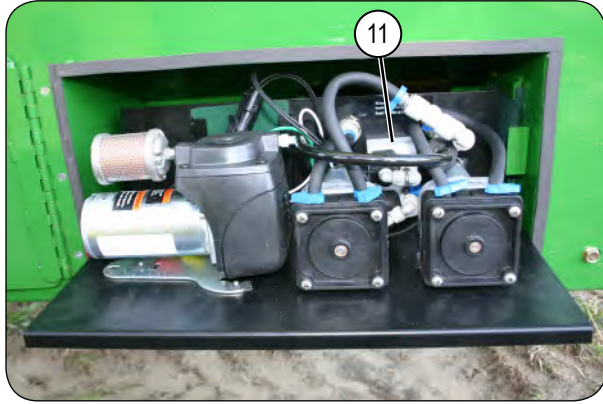

Front-Fold Booms 80' / 90' / 100' — Parts

Foam Marker Components (Optional)

Please visit www.unverferth.com/parts/ for the most current parts listing.

Foam Marker Components (Optional)

Please visit www.unverferth.com/parts/ for the most current parts listing.

ITEM	PART NO.	DESCRIPTION	QTY.	NOTES
1	TA750020	Air Filter	1	
2	9005229	Tray Weldment	1	
3	9005204	Tee 3/8 Push Lock	1	
4	TA750019	Compressor	1	
5	9005227	Concentrate Pump	1	
6	9005226	Water Pump	1	
7	TA750311	Pump Tube	1	
8	TA801906	Speed Clamp	2	
9	9005224	Stem 1/4 HB x 3/8	2	
10	9003944	Bulkhead 3/8	2	
11	9005223	Control Module w/ Solenoids	1	
12	TA808024	90° Elbow 1/8 M x 1/4 Hose Barb	1	
13	TA816029	Louver Filter	1	
14	9006313	In-Line Check Valve	2