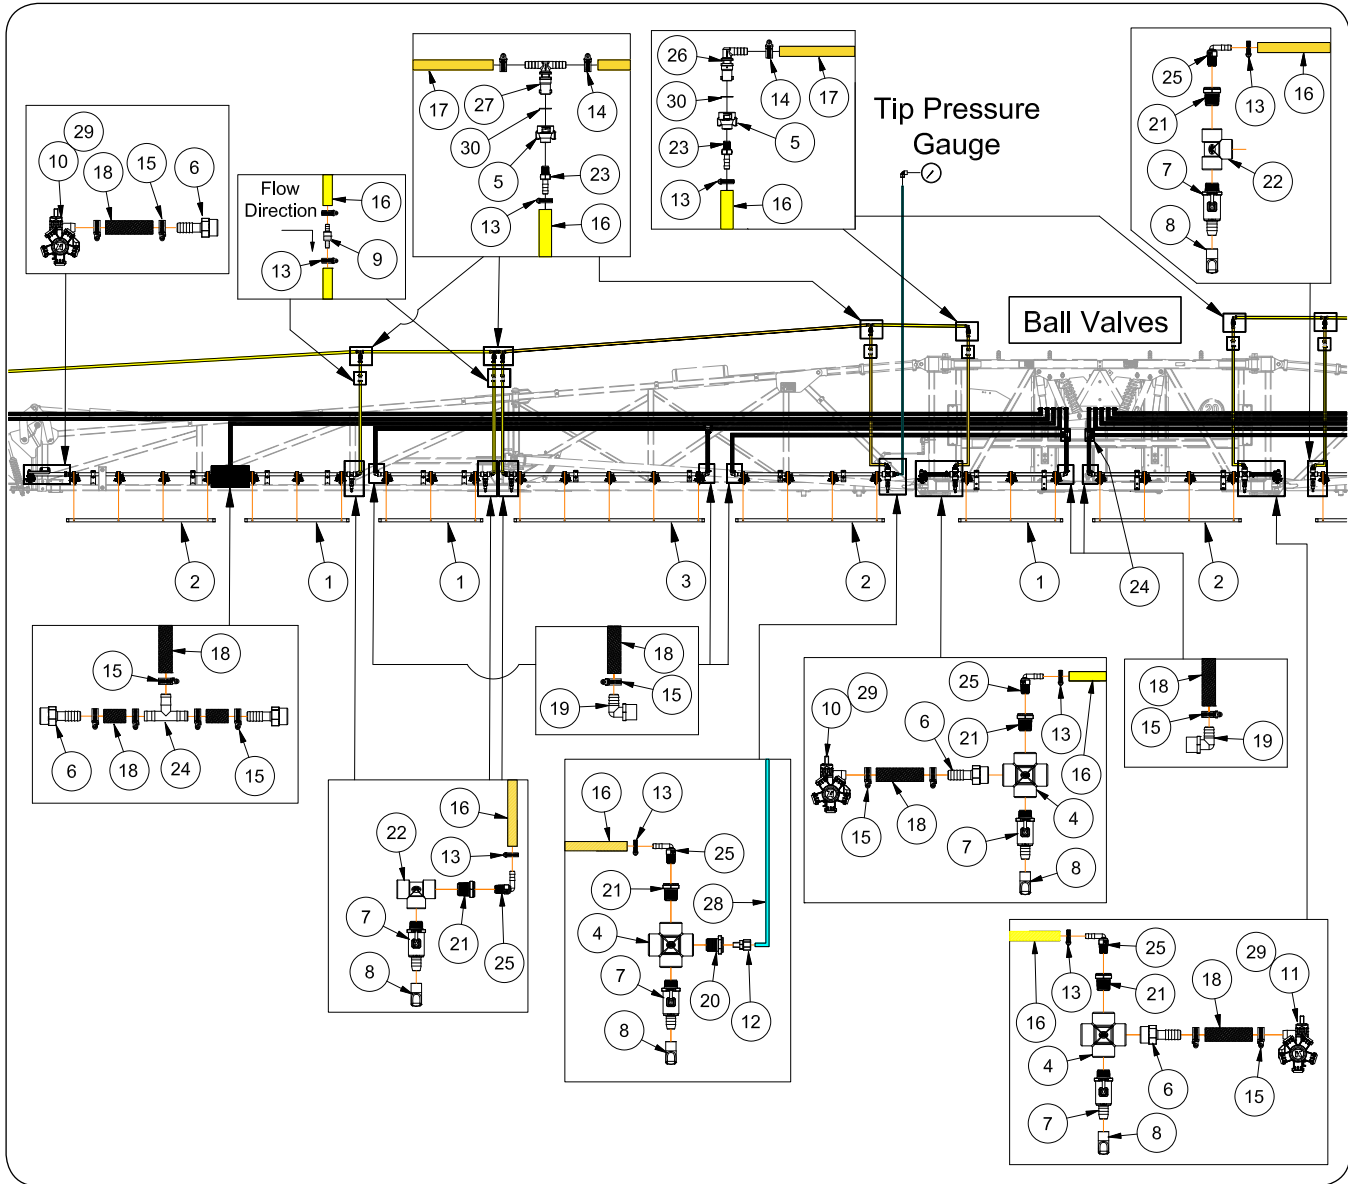

Front-Fold Booms 80' / 90' / 100' — Parts

Spray Plumbing - 80', 90', & 100' Center, Main and Intermediate Boom 10-Section 15" Spacing - Plumbing Components

Please visit www.unverferth.com/parts/ for the most current parts listing.

Front-Fold Booms 80' / 90' / 100' — Parts

Spray Plumbing - 80', 90', & 100' Center, Main and Intermediate Boom 10-Section 15" Spacing - Plumbing Components

Please visit www.unverferth.com/parts/ for the most current parts listing.

ITEM	PART NO.	DESCRIPTION	QTY	NOTES
1	407495	Pipe, 3/4" SCH40 x 35"	5	
2	407496	Pipe, 3/4" SCH40 x 50"	5	
3	407497	Pipe, 3/4" SCH40 x 64"	2	
4	TA814910	Cross, 34"-14 NPTF Female x 34"-14 NPTF Female x 34"-14 NPTF Female x 34"-14 NPTF Female	3	
5	TA880261	Adapter Cap, QuickJet x 1/4" NPT Female	10	
6	9005650	Adapter, 3/4"14NPT Thread x 3/4" Hose Barb	8	
7	9007699	Valve, 3/4" MPT x 3/4" Hose Barb	10	
8	9007767	Cap, 3/4" Dia.	10	
9	9008117	Check Valve, 1/4" to 3/8"	10	
10	9009993	Quint Nozzle Body w/ RH Check Valve, Teejet Model 370	42	
11	9009994	Quint Nozzle Body w/ LH Check Valve, Teejet Model 370	7	
12	TA720808	Adapter, 1/4" NPT Male x 1/4" Gauge Tube	1	
13	TA800902	Hose Clamp, 7/8" (M-6)	40	Stainless Steel
14	TA800906	Hose Clamp, 7/16" (SC-8)	18	Stainless Steel
15	TA800910	Hose Clamp 1/2" (SZ-12)	39	Stainless Steel
16	TA806200	Hose, 3/8" Dia. EPDM	70 Ft	
17	TA806225	Hose, 1/2" Dia. EPDM	120 Ft	
18	TA806250	Hose, 3/4" Dia. EPDM	312 Ft	
19	TA809826	90° Elbow, 3/4" FPT x 3/4" Hose Shank	8	
20	TA814651	Reducer Bushing, 3/4"-14 NPTF Male x 1/4"-18 NPTF Female	1	
21	TA814652	Reducer Bushing, 3/4"-14 NPTF Male x 3/8"-18 NPTF Female	10	
22	TA814781	Tee 3/4"-14 NPT Female x 3/4"-14 NPT Female x 3/4"-14 NPT Female	7	
23	TA814846	Hose Barb, 1/4"-18 NPTF Male x 3/8" Hose Shank	10	
24	TA814891	Tee, 3/4" Hose Shank x 3/4" Hose Shank x 3/4" Hose Shank	4	
25	TA814950	90° Elbow, 3/8"-18 NPTF x 3/8" Hose Shank	8	
26	TA880050	90° Elbow, Nozzle/Single QuickJet 1/2"	2	
27	TA880075	Tee, Nozzle/Single QuickJet 1/2"	8	
28	TA720620	Gauge Tube, 1/4" Dia.	74 Ft	
29	TA885397	Hose Shank, 3/4" Single	4	
30	TA862017	Orifice Plate, 0.040" ID x 19/32" OD x 0.060"	18	
	9007735	Nozzle Cap Gasket	18