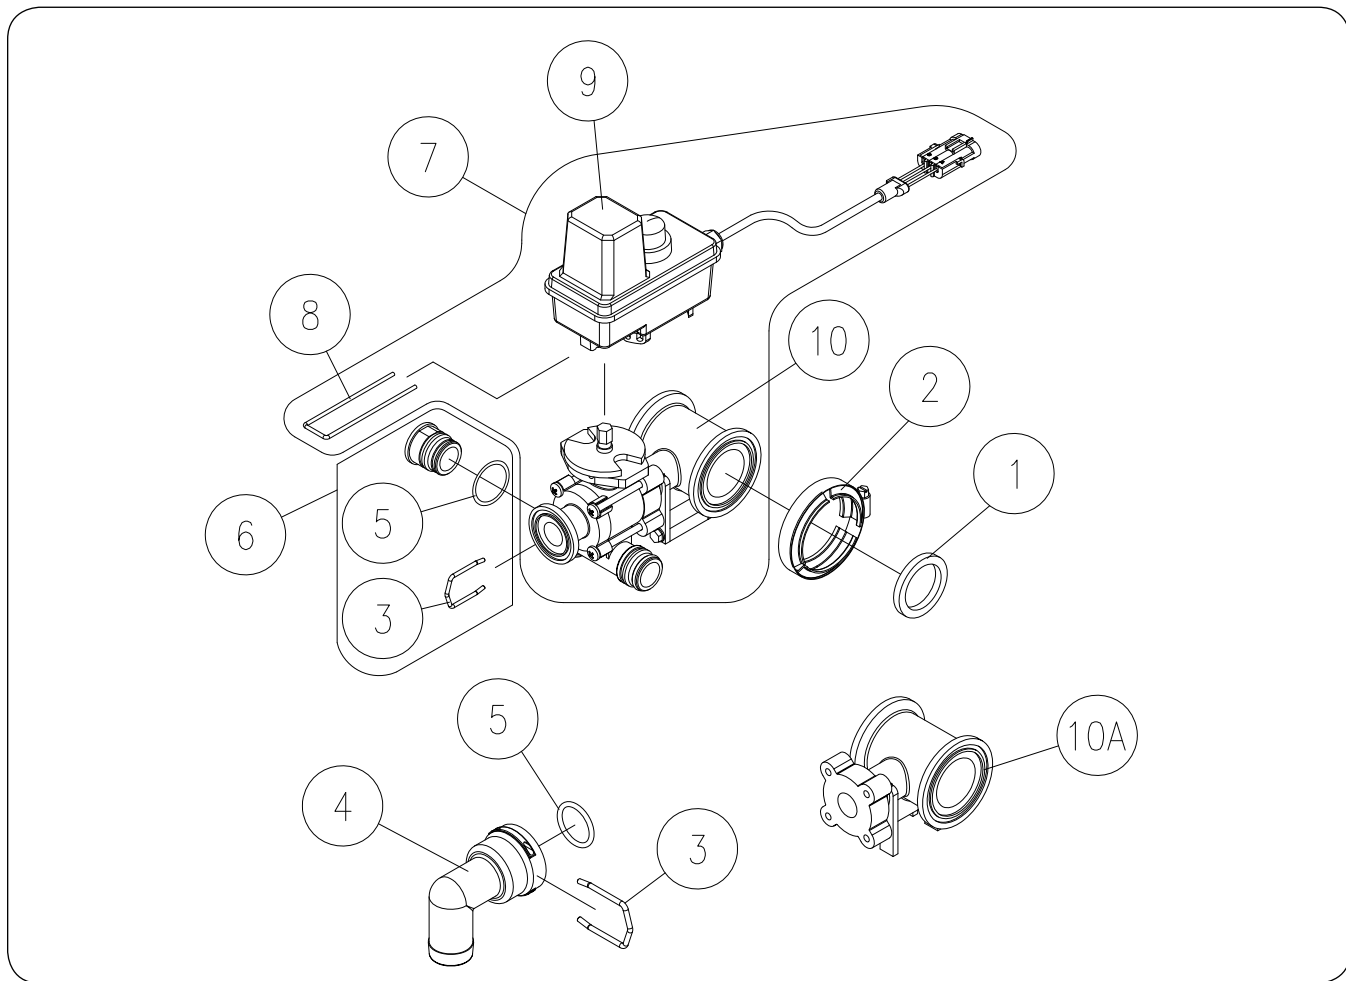

Ball Valve Manifold - Model 450 FLO-BAK™ Valve

Please visit www.unverferth.com/parts/ for the most current parts listing.

ITEM	PART NO.	DESCRIPTION	QTY	NOTES
1	TA811944	Gasket, EPDM - 2" Flange	A/R	
2	TA815025	Clamp, 2" Worm Screw	A/R	
3	TA854883	Wire Clip Retainer	A/R	
4	TA854885	3/4" Hose Barb Elbow	1	
5	TA854887	O-Ring	A/R	
6	TA854884	Quick Connect Plug Kit	1	Includes Items 3, 5
7	TA854881	450 FLO-BAK Ball Valve	A/R	Includes Items 8, 9, 10
8	TA854875	Retainer Clip	A/R	
9	TA854874	Ball Valve Motor Head	A/R	
10	TA854882	450 FLO-BAK Ball Valve - Less Motor (Valve Only)	A/R	
10A	9007368	Narrow Tee Body Ball Valve, Poly Fitting	A/R	Replacement Only