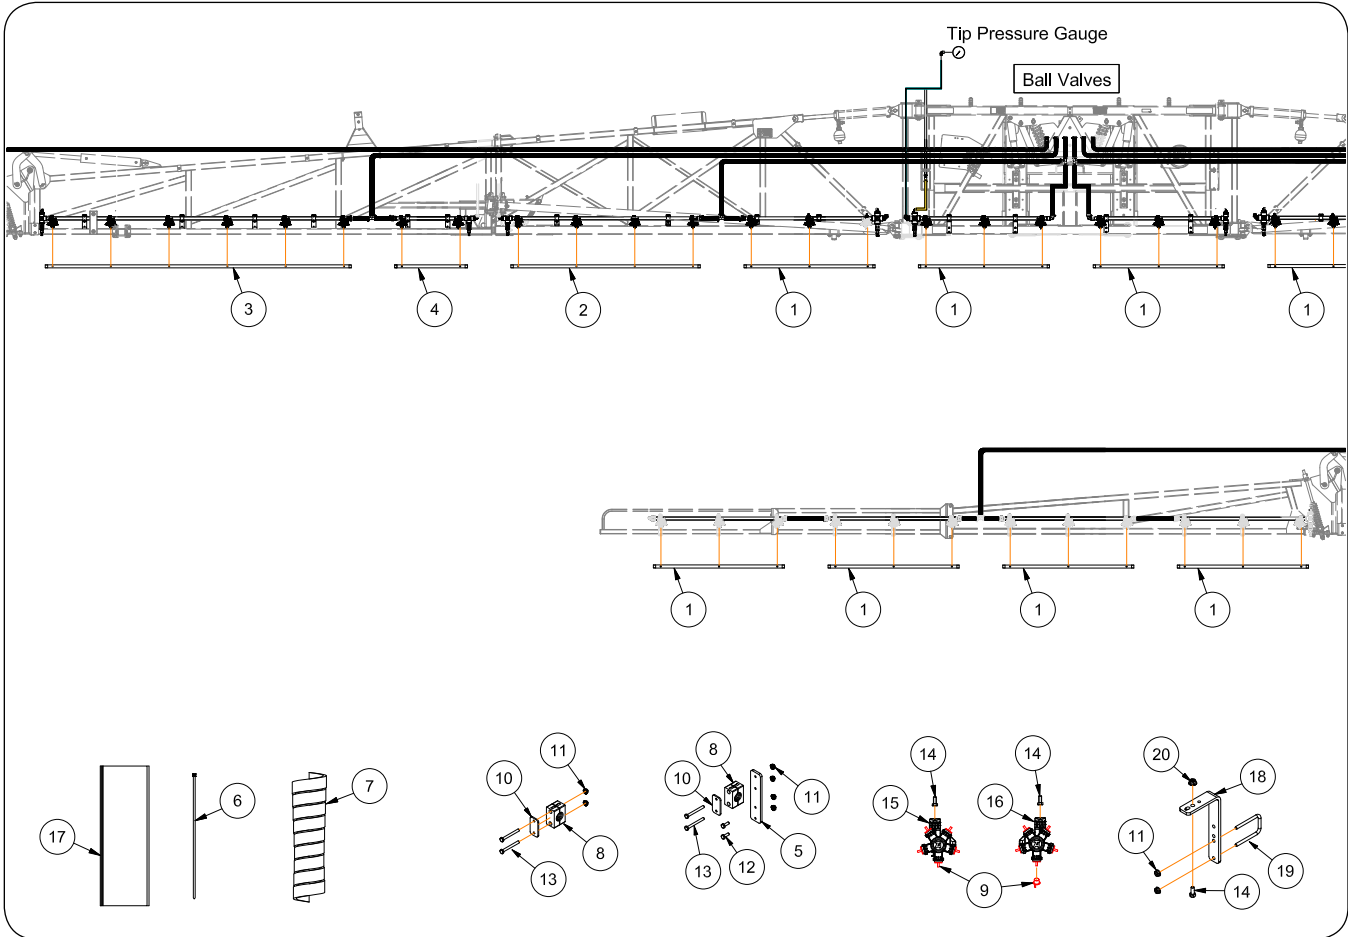

Front-Fold Booms 80' / 90' / 100' — Parts

Spray Plumbing - 80', 90', & 100' Boom 6-Section 20" Spacing Nozzle Bodies & Mounting Brackets

Please visit www.unverferth.com/parts/ for the most current parts listing.

Front-Fold Booms 80' / 90' / 100' — Parts

Spray Plumbing - 80', 90', & 100' Boom 6-Section 20" Spacing Nozzle Bodies & Mounting Brackets

Please visit www.unverferth.com/parts/ for the most current parts listing.

ITEM	PART NO.	DESCRIPTION	QTY	NOTES
1	407477	Pipe, 3/4" SCH40 x 45"	8	80' Boom
			10	90' Boom
			12	100' Boom
2	407478	Pipe, 3/4" SCH40 x 65"	2	
3	407480	Pipe, 3/4" SCH40 x 105"	2	
4	407499	Pipe, 3/4" SCH40 x 25"	65	
5	401318B	Pipe Bracket	4	
6	9000104	Cable Ties	AR	
7	9004075	Spiral Hose Wrap, 1 3/8" Dia.	36 Ft	
8	9003819	Single Clamp Pair (Polypropylene)	24	
9	9003939	Tapered Plastic Plug	AR	
10	9004038	Top Plate for Single Clamp Pair	24	
11	9004720	Flange Nut, 1/4"-20UNC (Stainless Steel)	72	80' Boom
			80	90' Boom
			88	100' Boom
12	900900-003	Capscrew, 1/4"-20UNC x 3/4" (Stainless Steel)	8	
13	900900-011	Capscrew, 1/4"-20UNC x 2 1/2" (Stainless Steel)	48	
14	900900-028	Capscrew, 5/16"-18UNC x 3/4" (Stainless Steel)	48	80' Boom
			54	90' Boom
			60	100' Boom
15	9009993	Quint Nozzle Body w/ RH Check Valve, Teejet Model 370	42	80' Boom
			48	90' Boom
			54	100' Boom
16	9009994	Quint Nozzle Body w/ LH Check Valve, Teejet Model 370	6	
17	9003805	Hose 4" Wrap	8 Ft	
	9003849	Hose 3" Wrap	8 Ft	
18	407476B	Outer Boom Nozzle Body Mounting Bracket	8	80' Boom
			12	90' Boom
			16	100' Boom
19	9004714	U-Bolt, 1/4"-20UNC x 2 3/4", 1 13/16" C/C (Stainless Steel)	8	80' Boom
			12	90' Boom
			16	100' Boom
20	9005639	Flange Nut, 5/16"-18UNC (Stainless Steel)	48	80' Boom
			54	90' Boom
			60	100' Boom