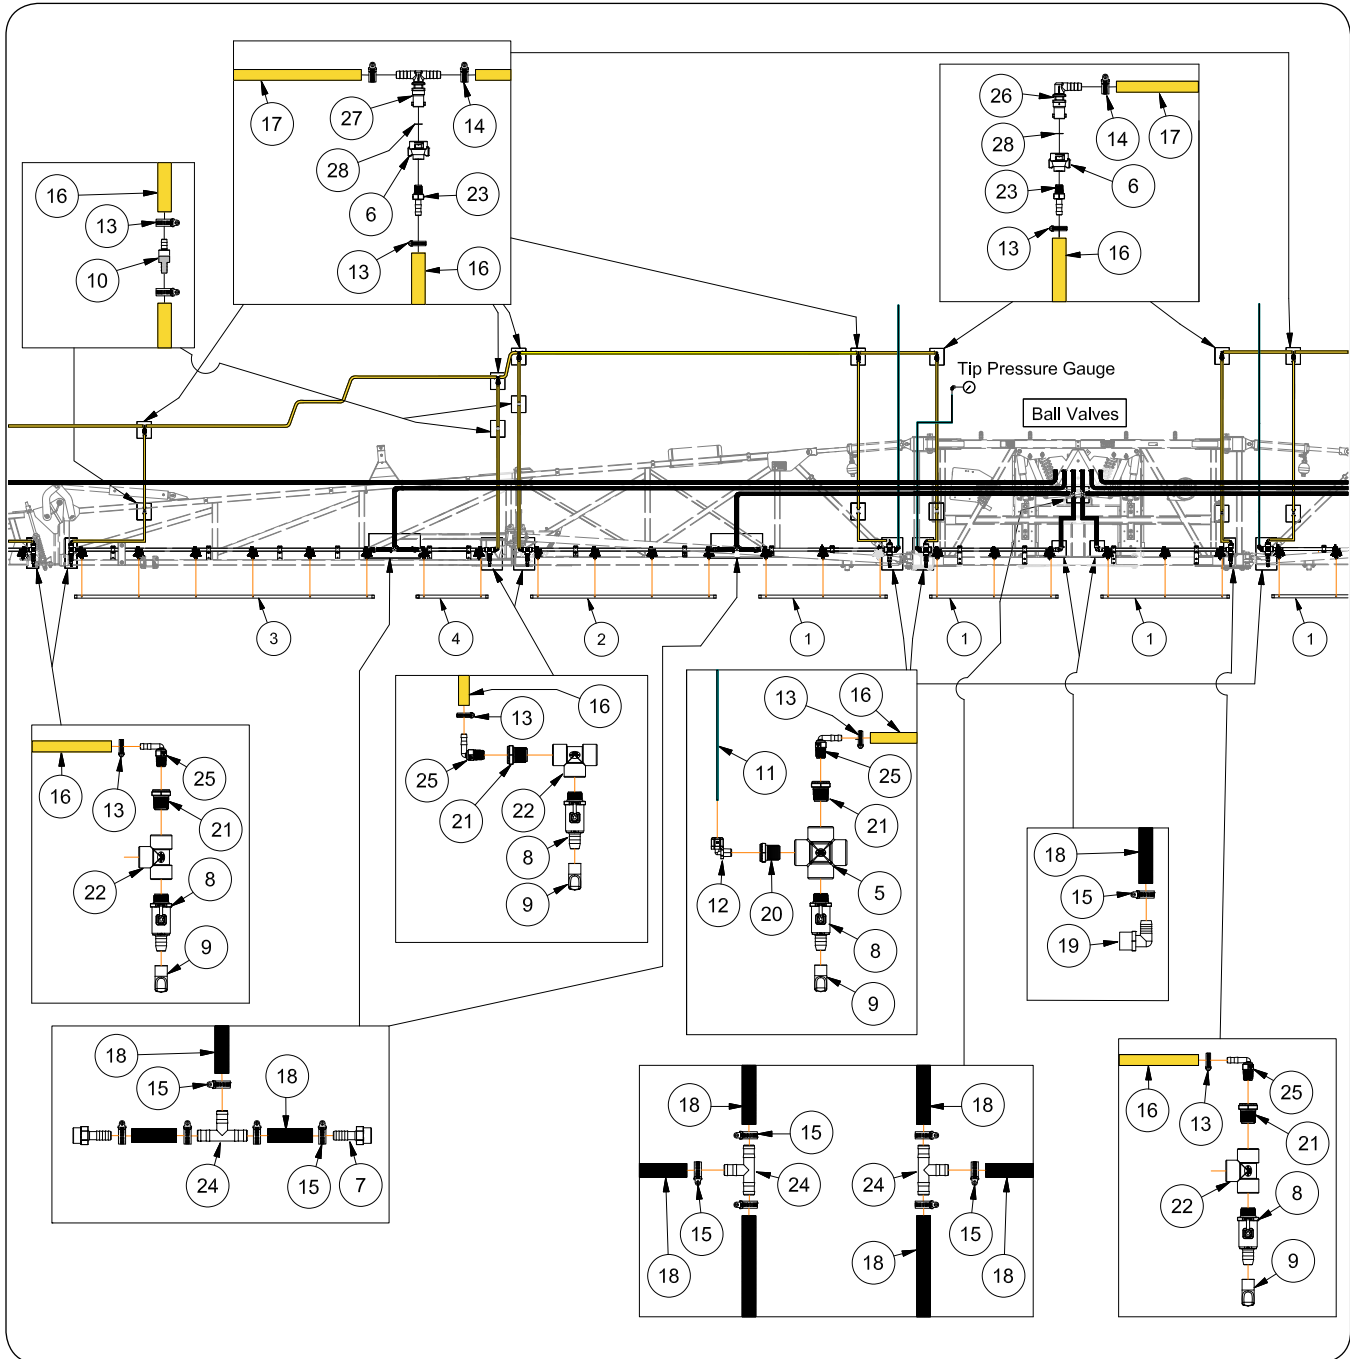

Front-Fold Booms 80' / 90' / 100' — Parts

Spray Plumbing - 80', 90', & 100' Center, Main and Intermediate Boom 6-Section 20" Spacing - Plumbing Components

Please visit www.unverferth.com/parts/ for the most current parts listing.

Front-Fold Booms 80' / 90' / 100' — Parts

Spray Plumbing - 80', 90', & 100' Center, Main and Intermediate Boom 6-Section 20" Spacing - Plumbing Components

Please visit www.unverferth.com/parts/ for the most current parts listing.

ITEM	PART NO.	DESCRIPTION	QTY	NOTES
1	407477	Pipe, 3/4" SCH40 x 45"	4	
2	407478	Pipe, 3/4" SCH40 x 65"	2	
3	407480	Pipe, 3/4" SCH40 x 105"	2	
4	407499	Pipe, 3/4" SCH40 x 25"	2	
5	TA814910	Cross, 3/4"-14 NPTF Female x 3/4"-14 NPTF Female x 3/4"-14 NPTF Female x 3/4"-14 NPTF Female	3	
6	TA880261	Adapter Cap, QuickJet x 1/4" NPT Female	10	
7	9005650	Adapter, 3/4"14NPT Thread x 3/4" Hose Barb	8	
8	9007699	Valve, 3/4" MPT x 3/4" Hose Barb	12	
9	9007767	Cap, 3/4" Dia.	12	
10	9008117	Check Valve, 1/4" to 3/8"	10	
11	TA720620	Gauge Tube, 1/4" Dia.	AR	
12	TA720802	90° Elbow 1/4" NPT Male x 1/4" Gauge Tube	3	
13	TA800902	Hose Clamp, 7/8" (M-6) (Stainless Steel)	42	
14	TA800906	Hose Clamp, 7/16" (SC-8) (Stainless Steel)	18	
15	TA800910	Hose Clamp 1/2" (SZ-12) (Stainless Steel)	34	
16	TA806200	Hose, 3/8" Dia. EPDM	AR	
17	TA806225	Hose, 1/2" Dia. EPDM	AR	
18	TA806250	Hose, 3/4" Dia. EPDM	AR	
19	TA809826	90° Elbow, 3/4" FPT x 3/4" Hose Shank	2	
20	TA814651	Reducer Bushing, 3/4"-14 NPTF Male x 1/4"-18 NPTF Female	3	
21	TA814652	Reducer Bushing, 3/4"-14 NPTF Male x 3/8"-18 NPTF Female	12	
22	TA814781	Tee 3/4"-14 NPT Female x 3/4"-14 NPT Female x 3/4"-14 NPT Female	9	
23	TA814846	Hose Barb, 1/4"-18 NPTF Male x 3/8" Hose Shank	10	
24	TA814891	Tee, 3/4" Hose Shank x 3/4" Hose Shank x 3/4" Hose Shank	6	
25	TA814950	90° Elbow, 3/8"-18 NPTF x 3/8" Hose Shank	12	
26	TA880050	90° Elbow, Nozzle/Single QuickJet 1/2"	2	
27	TA880075	Tee, Nozzle/Single QuickJet 1/2"	8	
28	TA862017	Orifice Plate, 0.040" ID x 19/32" OD x 0.060"	18	
	9007735	Nozzle Cap Gasket	18