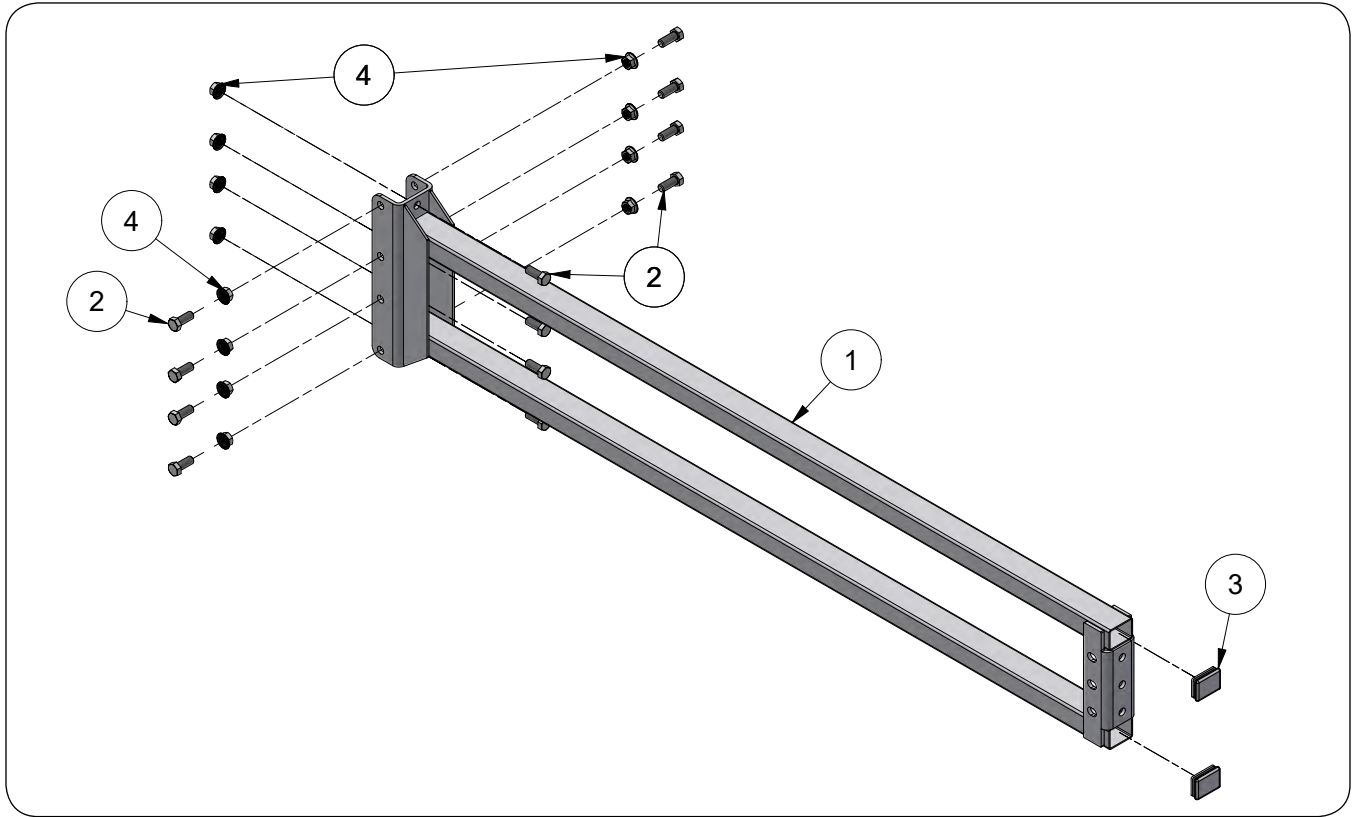

Front-Fold Booms 80' / 90' / 100' — Parts

Outer Wings Extension - 90' Booms

Please visit www.unverferth.com/parts/ for the most current parts listing.

ITEM	PART NO.	DESCRIPTION	QTY.	NOTES
1	407639B	Extension Weldment =Black=	2	
2	900900-100	Capscrew, 1/2"-13UNC x 1 1/4"	24	Stainless Steel
3	9004570	Plastic Plug, 1 1/2" x 2"	4	
4	9005691	Flange Nut, 1/2"-13UNC	24	Stainless Steel