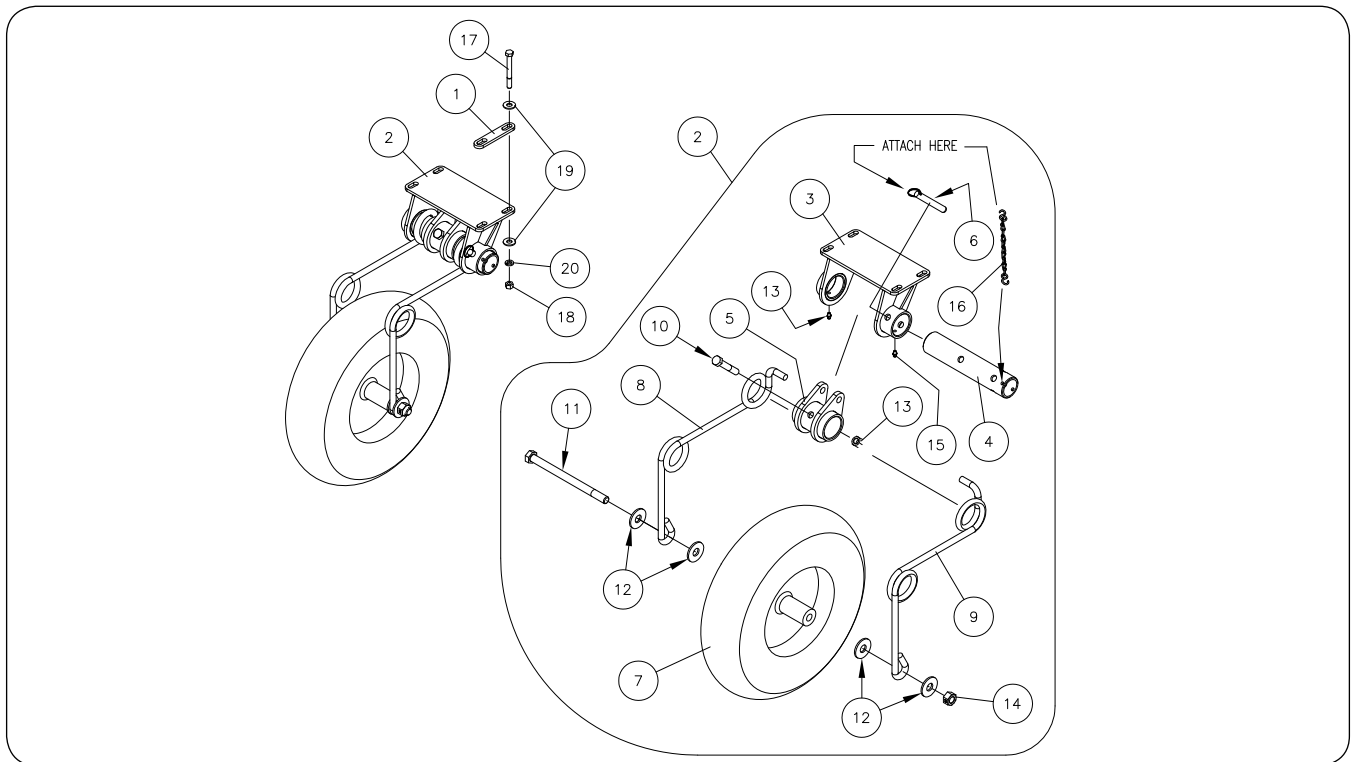

Front-Fold Booms 80' / 90' / 100' — Parts

Boom Wheel (Optional)

Please visit www.unverferth.com/parts/ for the most current parts listing.

ITEM	PART NO.	DESCRIPTION	QTY.	NOTES
	406726	Boom Wheel Assembly	2	Includes Items 1 - 13
1	406452B	Bolt Plate =Black=	4	
2	406462	Boom Wheel Assembly	2	
3	406443B	Wheel Bracket Weldment =Black=	1	
4	406448B	Spring Tube =Black=	1	
5	406449B	Spring Retainer Weldment =Black=	1	
6	9000002	Hitch Pin, 1/2 Dia. x 3	1	
7	9004676	Wheel/Tire	1	
	9004678	8" Steel Wheel	1	
	9004677	Tire - 4.80-8 (4 Ply)	1	
	9003988	Valve Stem	1	
8	9004849B	RH Wheel Spring =Black=	1	
9	9004867B	LH Wheel Spring =Black=	1	
10	900900-107	Capscrew, 1/2"-13UNC x 3"	1	Stainless Steel
11	900900-441	Capscrew, 5/8"-11UNC x 8 1/2"	1	Stainless Steel
12	900902-050	Flat Washer, 5/8"	4	Stainless Steel
13	900906-010	Locknut, 1/2"-13UNC	1	Stainless Steel
14	900906-014	Locknut, 5/8"-11UNC	1 - 4	Stainless Steel
15	91160	Grease Zerk, 1/4-28	2	
16	TA0-903700-0	End Fill Chain	AR	
17	900900-064	Capscrew, 3/8"-16UNC x 3 1/4"	8	Stainless Steel
18	900901-006	Hex Nut, 3/8"-16UNC	8	Stainless Steel
19	900902-038	Flat Washer, 3/8"	16	Stainless Steel
20	900903-021	Lock Washer, 3/8"	8	Stainless Steel