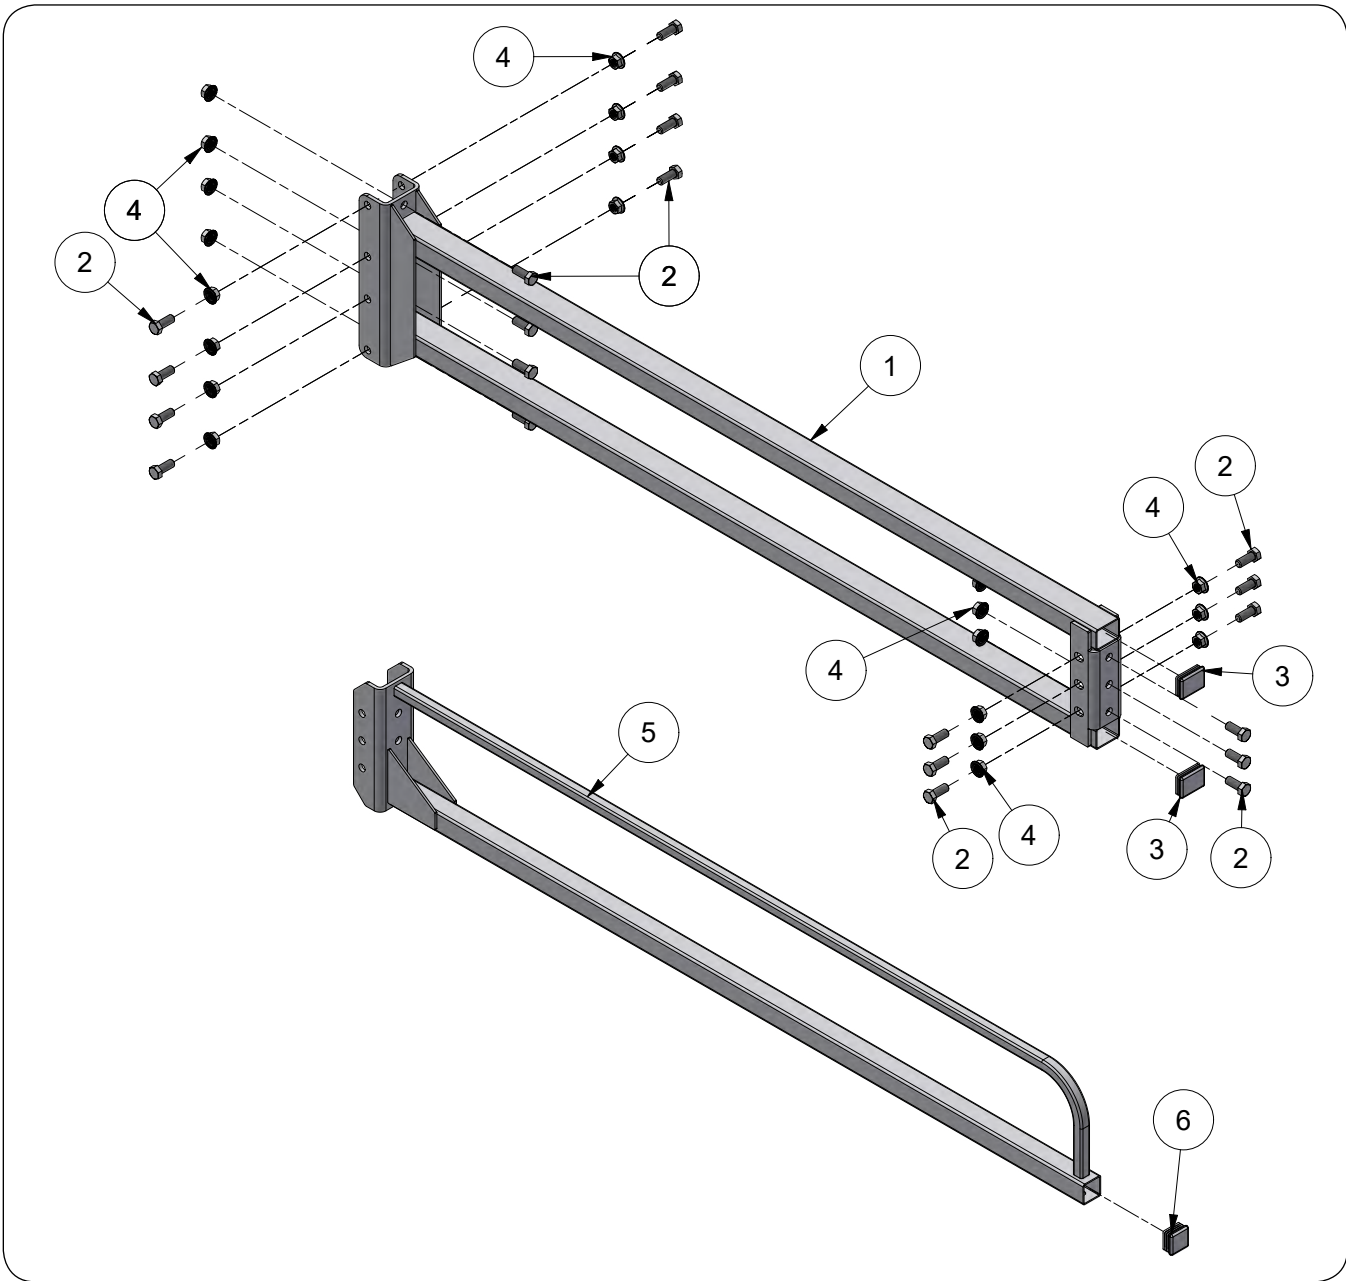

Front-Fold Booms 80' / 90' / 100' — Parts

Outer Wings Extension - 100' Booms

Please visit www.unverferth.com/parts/ for the most current parts listing.

ITEM	PART NO.	DESCRIPTION	QTY.	NOTES
1	407639B	Extension Weldment =Black=	2	
2	900900-100	Capscrew, 1/2"-13UNC x 1 1/4"	42	Stainless Steel
3	9004570	Plastic Plug, 1 1/2" x 2"	4	
4	9005691	Flange Nut, 1/2"-13UNC	42	Stainless Steel
5	407646B	Extension Weldment =Black=	2	
6	9001645	Plastic Plug, 1 1/2" x 1 1/2"	2