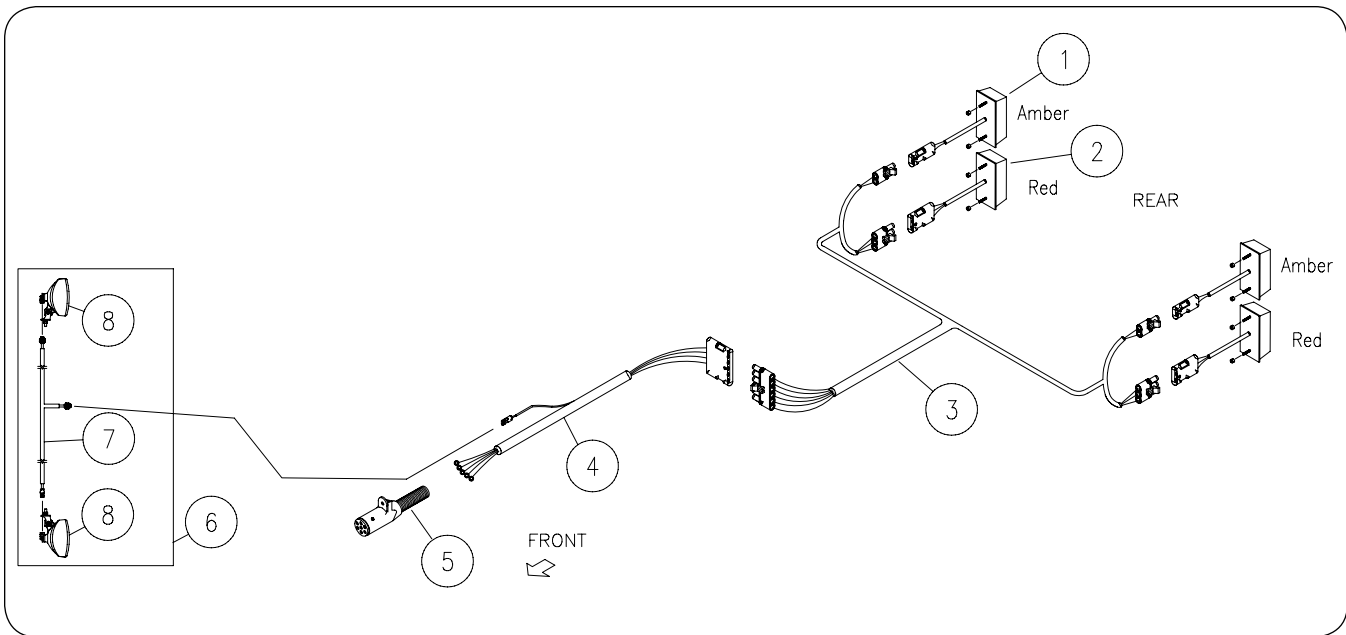

Front-Fold Booms 80' / 90' / 100' — Parts

Electrical - Boom Lighting

Please visit www.unverferth.com/parts/ for the most current parts listing.

ITEM	PART NUMBER	DESCRIPTION	QTY.	NOTES
1	232168	Light Kit, Amber (LED)	2	Includes Hardware
2	232170	Light Kit, Red (LED)	2	Includes Hardware
3	9004131	Wiring Harness - Rear	1	
4	9004577	Wiring Harness - Front	1	
5	92450	Electrical Coupler	1	
6	404741	Optional Boom Light	-	
7	9004578	Harness, Boom Light	1	
8	9004579	Flood Light - Oval	2	
	9004581	Replacement Bulb	A/R	
9	9005413	Control Box Fuse Holder Panel Mount	-	Not Shown