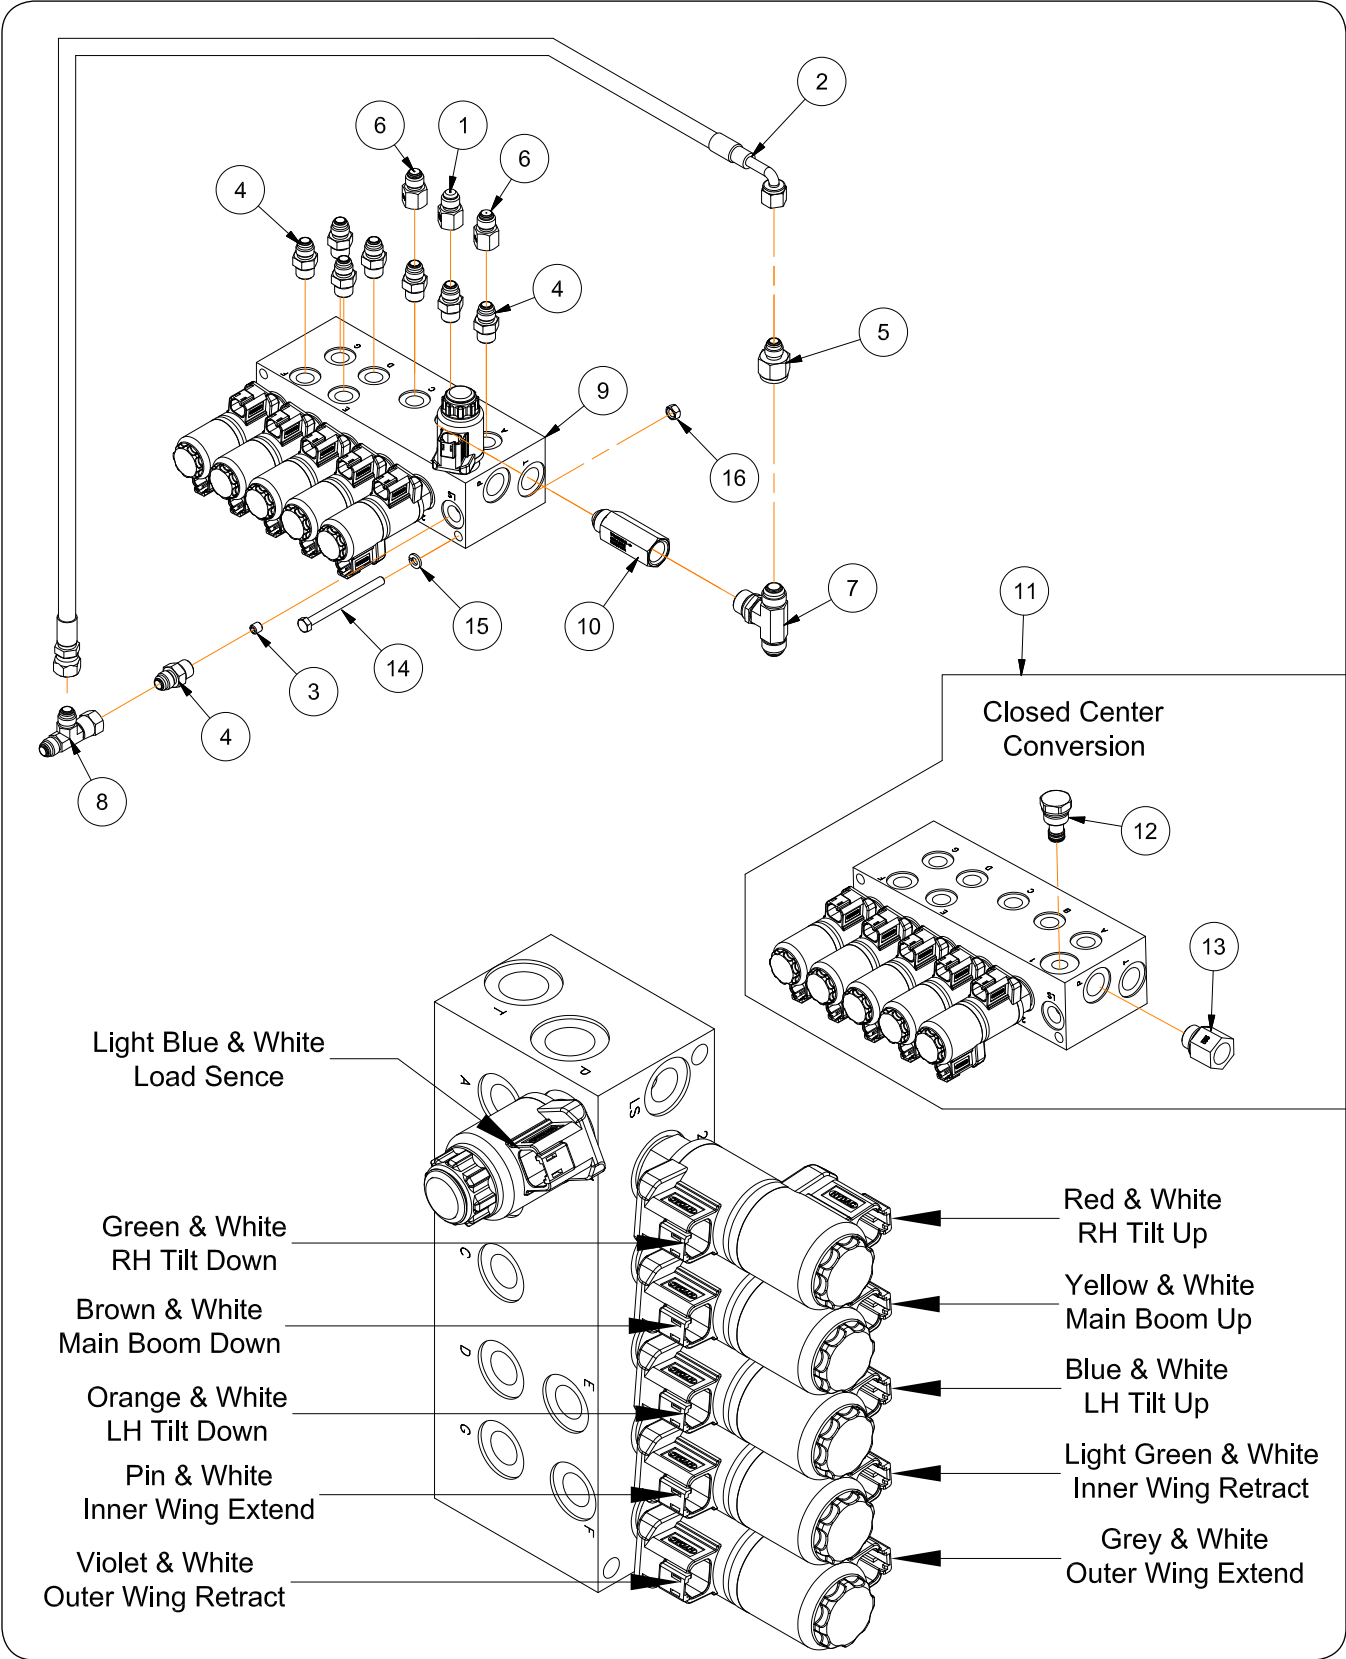

Front-Fold Booms 80' / 90' / 100' — Parts

Hydraulic Control Valve, Fittings, and Mounting Hardware

Please visit www.unverferth.com/parts/ for the most current parts listing.

Hydraulic Control Valve, Fittings, and Mounting Hardware

Please visit www.unverferth.com/parts/ for the most current parts listing.

ITEM	PART NO.	DESCRIPTION	QTY.	NOTES
1	9002199	Adapter, 9/16"-18 JIC Female x 9/16"-18 JIC Male	1	w/ 0.060 Restrictor
2	9004112	Hose, 1/4" Dia. x 14" (9/16"-18 JIC Female x 9/16"-18 JIC Female 90° Short Drop)	1	
3	9004326	Hollow Hex Pipe Plug, 1/16"-27 NPT	1	
4	9006150	Adapter, 9/16"-18 JIC Flare O x 9/16"-18 O-Ring Male	8	
5	9006152	TB Reducer, 3/4"-16 JICF x 9/16"-18 JIC Flare O	1	
6	9006153	Adapter, 9/16"-18 JIC Female x 9/16"-18 JIC Male Flare O	2	w/ 0.045 Restrictor
7	9006155	Tee, 3/4"-16 JIC Male Flare O x 3/4"-16 JIC Male Flare O x 3/4"-16 O-Ring Male	1	
8	9006157	Tee, 9/16"-18 Male Flare O x 9/16"-18 Male Flare O x 9/16"-18 JIS Female Swivel	1	
9	9006399	Hydraulic Valve, 5 Spool	1	
10	94909	In-Line Check Valve w/3/4"-16 O-Ring Male x 3/4"-16 O-Ring Female	1	
11	406107	Closed Center Conversion Kit	-	Includes Items 12 & 13
12	9006486	Cavity Plug	1	
13	9006531	Adapter, 3/4"-16 O-Ring Male x 3/4"-16 O-Ring Female	1	w/ 0.060 Restrictor
14	9390-042	Capscrew, 5/16"-18UNC x 4" G5	3	
15	9404-019	Lock Washer, 5/16"	3	
16	9394-004	Hex Nut, 5/16"-18UNC	3