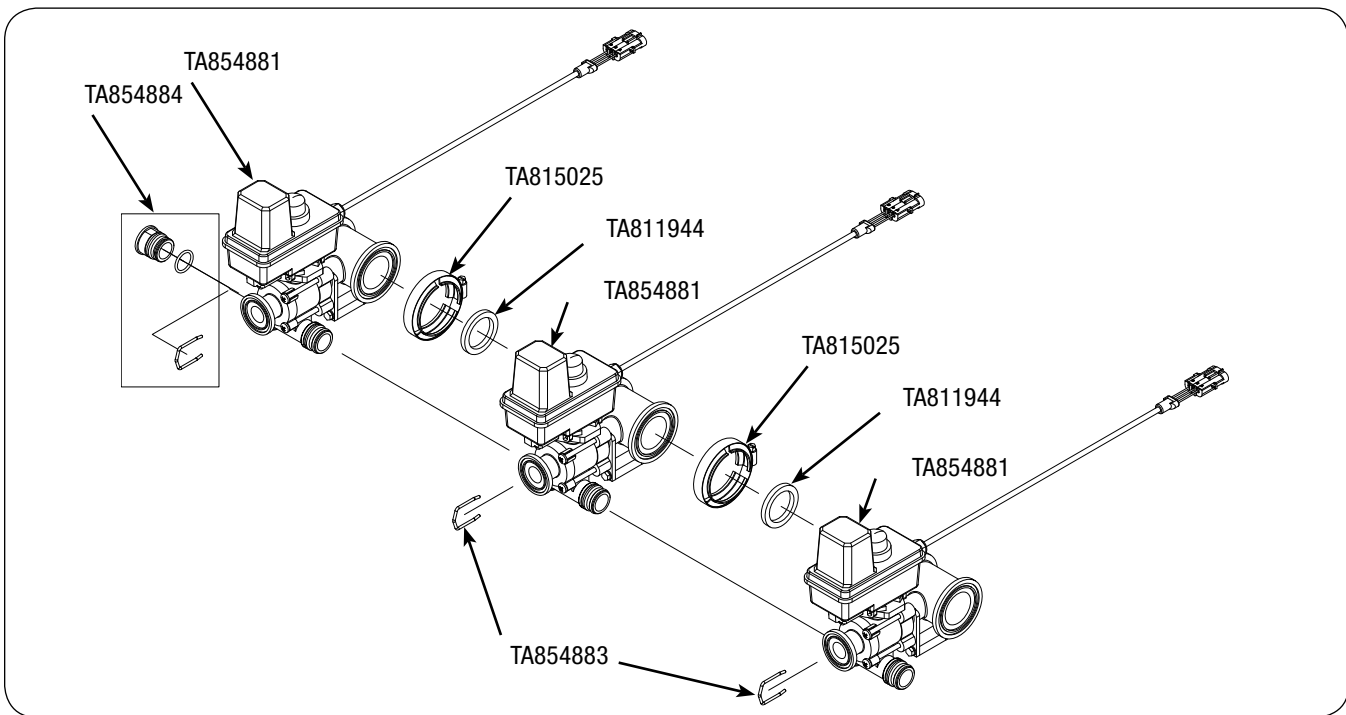

Front-Fold Booms 80' / 90' / 100' — Parts

FLO-BAK™ Ball Valve Manifold - Model 450

Please visit www.unverferth.com/parts/ for the most current parts listing.

Front-Fold Booms 80' / 90' / 100' — Parts

FLO-BAK™ Ball Valve Manifold - Model 450

Please visit www.unverferth.com/parts/ for the most current parts listing.

ITEM	PART NO.	DESCRIPTION	QTY NUMBER OF SECTIONS	
			6	10
1	402255	Strainer - 2" Flanged Line	1	2
2	9004688	U-Bolt, 3/8"-16UNC x 2 7/8", 2 3/8" C/C (Stainless Steel)	3	6
3	9004681	U-Bolt, 1/4"-20UNC x 3 1/2", 2 7/8" C/C (Stainless Steel)	1	2
4	9004720	Flange Nut, 1/4"-20UNC (Stainless Steel)	2	4
5	9004820	Decal, Flo-Bak Ball Valve	1	2
6	900900-028	Capscrew, 5/16"-18UNC x 3/4" (Stainless Steel)	2	4
7	900901-004	Hex Nut, 5/16"-18UNC" (Stainless Steel)	2	4
8	900901-006	Hex Nut, 3/8-16UNC" (Stainless Steel)	6	12
9	900902-038	Flat Washer, 3/8" (Stainless Steel)	2	4
10	900903-019	Lock Washer, 5/16" (Stainless Steel)	2	4
11	900903-021	Lock Washer, 3/8" (Stainless Steel)	6	12
12	TA720620	1/4" Gauge Tubing	A/R	A/R
13	TA720802	90° Elbow 1/4" NPT Male x 1/4" Gauge Tube	1	2
14	TA800910	Hose Clamp SC-12 (Stainless Steel)	2	4
15	TA800922	Hose Clamp SC-36 (Stainless Steel)	2	4
16	TA805408	Tank Fitting 3/4" Double Threaded	1	2
17	TA806250	Hose EPDM 3/4" Dia.	A/R	A/R
18	TA811944	Gasket 2 3/16" OD x 1 5/8" ID (#150G)	A/R	A/R
19	TA814961	90° Elbow Hose Barb 3/4-14 NPTF Male x 3/4 Hose Shank	1	2
20	TA815003	Coupling Poly 2" Flange x 2" Flange	1	2
21	TA854885	Hose Barb Quick Connect Kit (Includes Items 30 & 31)	1	2
22	TA815017	90° Elbow Poly 1" Flange x 3/4" Hose Barb	6	10
23	TA815023	Plug 2" Flange	2	4
24	TA815025	Flange Clamp 2" w/Worm Screw Clamp	3	6
25	TA815026	Flange Clamp 1" w/Worm Screw Clamp	6	10
26	TA815029	Gasket/Seal 1" EPDM	A/R	A/R
27	TA854881	Ball Valve, 450 Flo-Bak (Single Manifold)	6	10
28	9004075	Spiral Hose Wrap	A/R	A/R
29	9004874	Decal, Sprayer Operation	1	2
30	TA854883	Wire Clip Retainer	2	4
31	TA854887	O-Ring	2	4
32	TA854884	Plug, Quick Connect Kit (Includes Items 30 & 31)	1	2