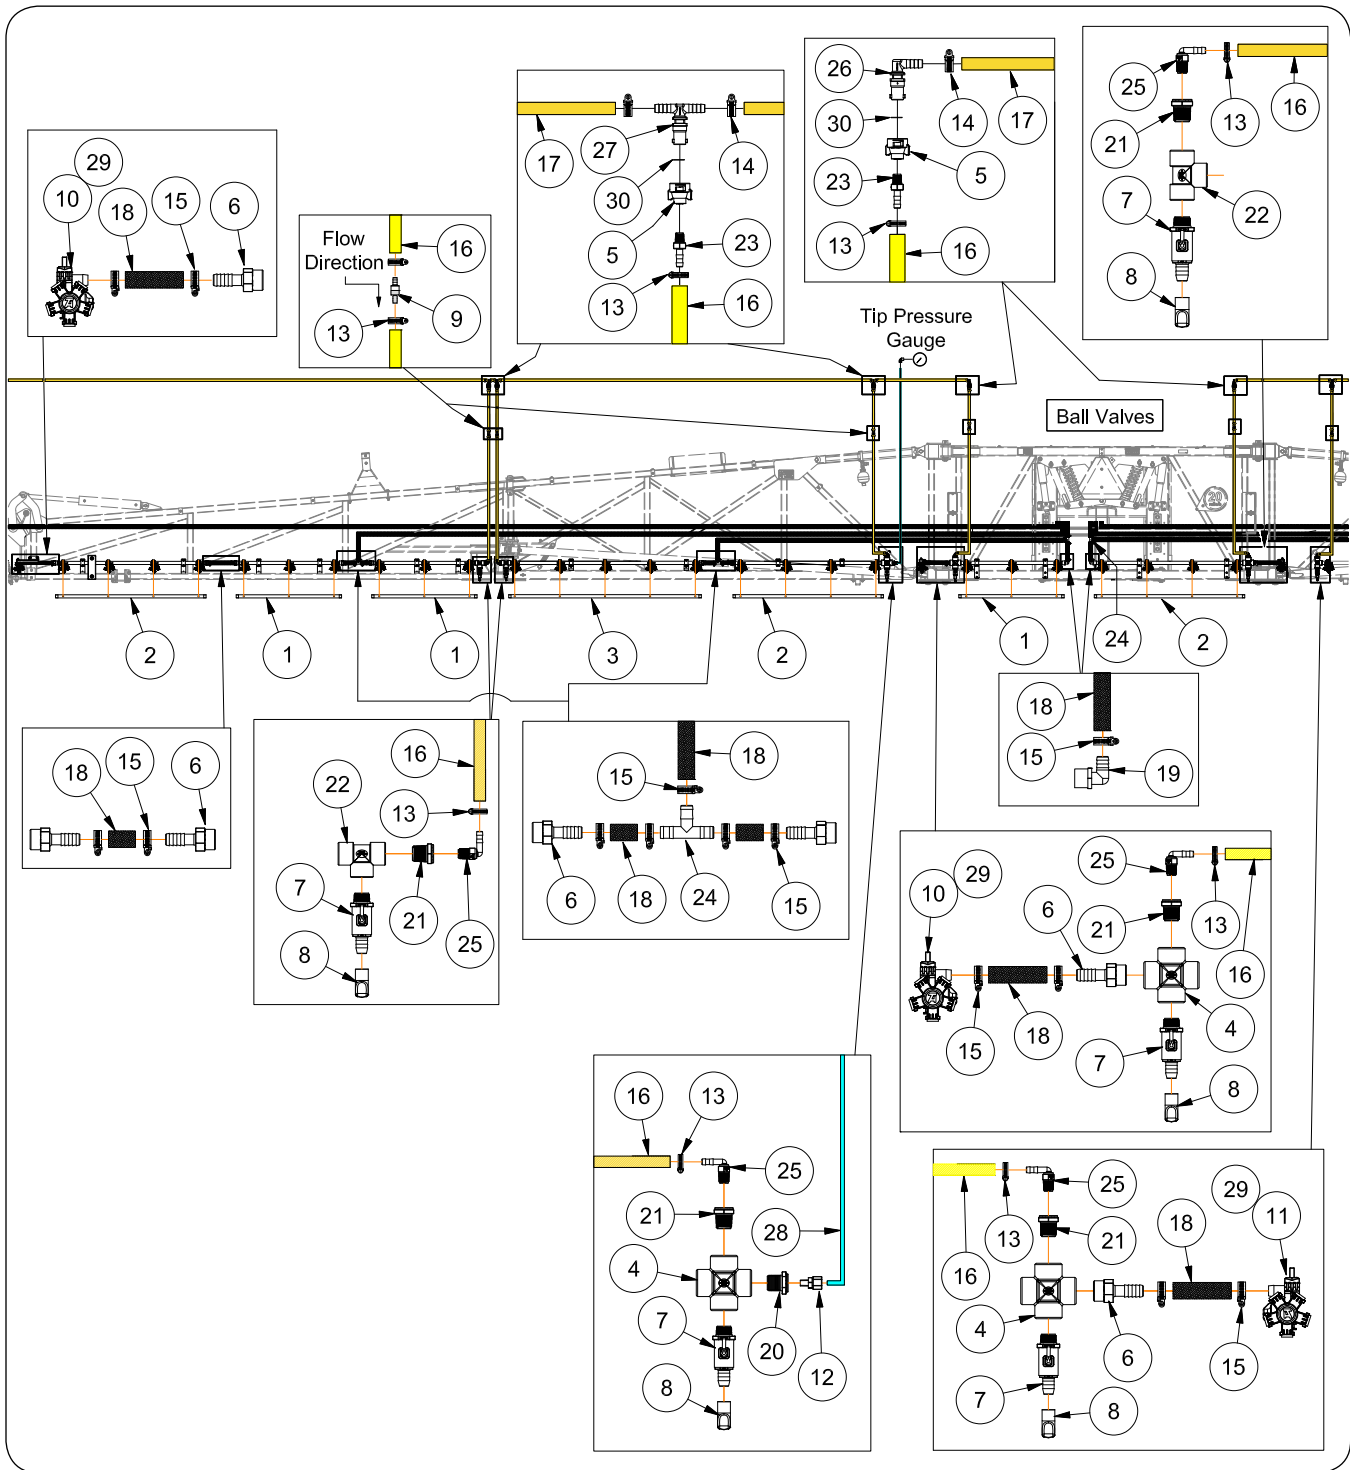

Front-Fold Booms 80' / 90' / 100' — Parts

Spray Plumbing - 80', 90', & 100' Center, Main and Intermediate Boom 6-Section 15" Spacing - Plumbing Components

Please visit www.unverferth.com/parts/ for the most current parts listing.

Front-Fold Booms 80' / 90' / 100' — Parts

Spray Plumbing - 80', 90', & 100' Center, Main and Intermediate Boom 6-Section 15" Spacing - Plumbing Components

Please visit www.unverferth.com/parts/ for the most current parts listing.

ITEM	PART NO.	DESCRIPTION	QTY	NOTES
1	407495	Pipe, 3/4" SCH40 x 35"	5	
2	407496	Pipe, 3/4" SCH40 x 50"	5	
3	407497	Pipe, 3/4" SCH40 x 64"	2	
4	TA814910	Cross, 34"-14 NPTF Female x 34"-14 NPTF Female x 34"-14 NPTF Female x 34"-14 NPTF Female	3	
5	TA880261	Adapter Cap, QuickJet x 1/4" NPT Female	8	
6	9005650	Adapter, 3/4"14NPT Thread x 3/4" Hose Barb	16	
7	9007699	Valve, 3/4" MPT x 3/4" Hose Barb	8	
8	9007767	Cap, 3/4" Dia.	8	
9	9008117	Check Valve, 1/4" to 3/8"	8	
10	9009993	Quint Nozzle Body w/ RH Check Valve, Teejet Model 370	43	
11	9009994	Quint Nozzle Body w/ LH Check Valve, Teejet Model 370	6	
12	TA720808	Adapter, 1/4" NPT Male x 1/4" Gauge Tube	1	
13	TA800902	Hose Clamp, 7/8" (M-6)	30	Stainless Steel
14	TA800906	Hose Clamp, 7/16" (SC-8)	14	Stainless Steel
15	TA800910	Hose Clamp 1/2" (SZ-12)	34	Stainless Steel
16	TA806200	Hose, 3/8" Dia. EPDM	70 Ft	
17	TA806225	Hose, 1/2" Dia. EPDM	120 Ft	
18	TA806250	Hose, 3/4" Dia. EPDM	293 Ft	
19	TA809826	90° Elbow, 3/4" FPT x 3/4" Hose Shank	2	
20	TA814651	Reducer Bushing, 3/4"-14 NPTF Male x 1/4"-18 NPTF Female	1	
21	TA814652	Reducer Bushing, 3/4"-14 NPTF Male x 3/8"-18 NPTF Female	8	
22	TA814781	Tee 3/4"-14 NPT Female x 3/4"-14 NPT Female x 3/4"-14 NPT Female	5	
23	TA814846	Hose Barb, 1/4"-18 NPTF Male x 3/8" Hose Shank	8	
24	TA814891	Tee, 3/4" Hose Shank x 3/4" Hose Shank x 3/4" Hose Shank	6	
25	TA814950	90° Elbow, 3/8"-18 NPTF x 3/8" Hose Shank	8	
26	TA880050	90° Elbow, Nozzle/Single QuickJet 1/2"	2	
27	TA880075	Tee, Nozzle/Single QuickJet 1/2"	6	
28	TA720620	Gauge Tube, 1/4" Dia.	74 Ft	
29	TA885397	Hose Shank, 3/4" Single	4	
30	TA862017	Orifice Plate, 0.040" ID x 19/32" OD x 0.060"	18	
	9007735	Nozzle Cap Gasket	18