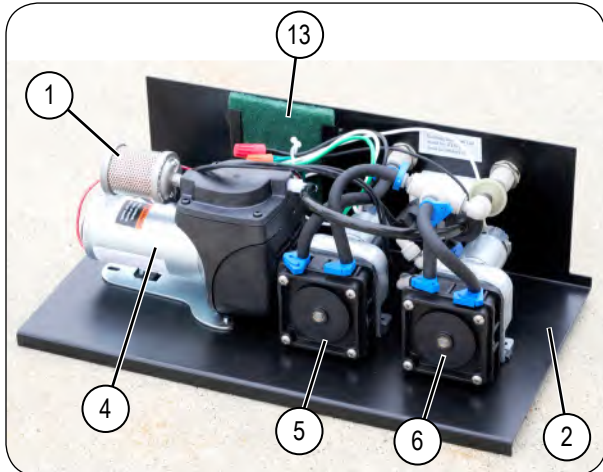

Front-Fold Booms 80' / 90' / 100' — Parts

Foam Marker Components (Optional)

Please visit www.unverferth.com/parts/ for the most current parts listing.

Foam Marker Components (Optional)

Please visit www.unverferth.com/parts/ for the most current parts listing.

ITEM	PART NO.	DESCRIPTION	QTY.	NOTES
1	TA750020	Air Filter	1	
2	9005229	Tray Weldment	1	
3	9005204	Tee 3/8 Push Lock	1	
4	TA750019	Compressor	1	
5	9005227	Concentrate Pump	1	
6	9005226	Water Pump	1	
7	TA750311	Pump Tube	1	
8	TA801906	Speed Clamp	2	
9	9005224	Stem 1/4 HB x 3/8	2	
10	9003944	Bulkhead 3/8	2	
11	9005223	Control Module w/ Solenoids	1	
12	TA808024	90° Elbow 1/8 M x 1/4 Hose Barb	1	
13	TA816029	Louver Filter	1	
14	9006313	In-Line Check Valve	2