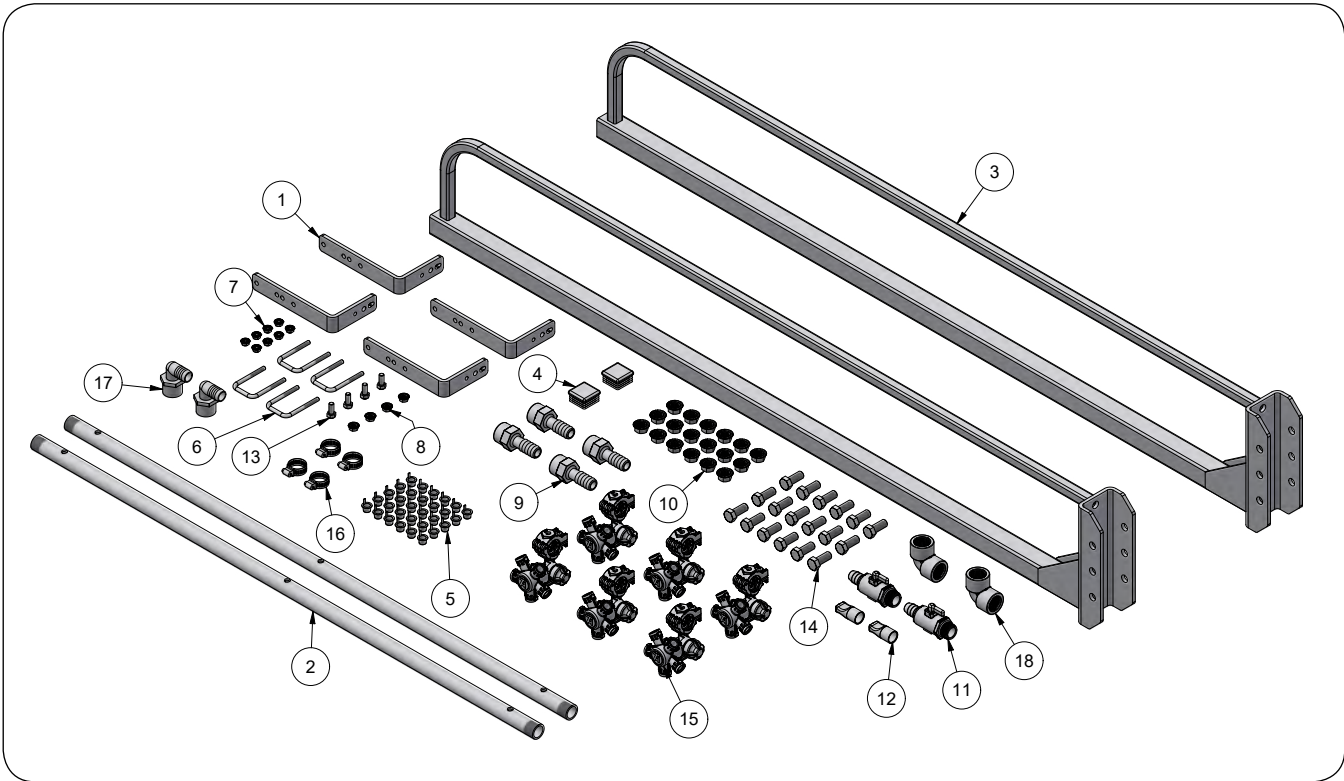

Notes

Please visit www.unverferth.com/parts/ for the most current parts listing.

80' To 90' Conversion Kits

Please visit www.unverferth.com/parts/ for the most current parts listing.

Front-Fold Booms 80' / 90' / 100' — Parts

80' To 90' Conversion Kits

Please visit www.unverferth.com/parts/ for the most current parts listing.

ITEM	PART NO.	DESCRIPTION	QTY.	NOTES
	407801	90' Conversion Kit (15" Spacing)	1	15" Spacing Kit
	407800	90' Conversion Kit (20" Spacing)	1	20" Spacing Kit
1	407476B	Nozzle Bracket Plate, 1 3/16" x 10 5/8" =Black=	4	
2	407496	Spray Pipe, 3/4 SCH40 x 50"	2	15" Spacing Kit
	407477	Spray Pipe, 3/4 SCH40 x 45"	2	20" Spacing Kit
3	407639B	Extension Weldment =Black=	2	
4	9003939	Tapered Plastic Plug, 1/2" Dia. (RED LDPE) w/Lift Tab	40	15" Spacing Kit
			30	20" Spacing Kit
5	9004570	Plastic Plug, 1 1/2" x 2"	4	
6	9004714	U-Bolt, 1/4"-20UNC x 2 3/4", 1 13/16" C/C	4	Stainless Steel
7	9004720	Flange Nut, 1/4"-20UNC	8	Stainless Steel
8	9005639	Flange Nut, 5/16"-18UNC	4	Stainless Steel
9	9005650	Adapter, 3/4"14NPT Thread x 3/4" Hose Barb	4	
10	9005691	Flange Nut, 1/2"-13UNC	24	Stainless Steel
11	9007699	Valve, Poly, Micro, 3/4" MPT x 3/4" Hose Barb	2	
12	9007767	Cap, 3/4" Dia. (Black)	2	
13	900900-028	Capscrew, 5/16"-18UNC x 3/4"	4	Stainless Steel
14	900900-100	Capscrew, 1/2"-13UNC x 1 1/4"	24	Stainless Steel
15	9009993	Quint Nozzle Body w/ RH Check Valve, Teejet Model 370	8	15" Spacing Kit
			6	20" Spacing Kit
16	TA800910	Hose Clamp, 1/2" SAE (SZ-12)	4	Stainless Steel
17	TA809826	90° Elbow, 3/4-14 NPT Female Thread x 3/4" Hose Barb	2	
18	TA814762	Cap, 3/4 NPT Female (Black)	2	20" Spacing Kit ONLY
19	TA814791	90° Elbow, 3/4-14 NPT Female x 3/4-14 NPT Female	2	

Front-Fold Booms 80' / 90' / 100' — Parts

90' To 100' Conversion Kits

Please visit www.unverferth.com/parts/ for the most current parts listing.

Front-Fold Booms 80' / 90' / 100' — Parts

90' To 100' Conversion Kits