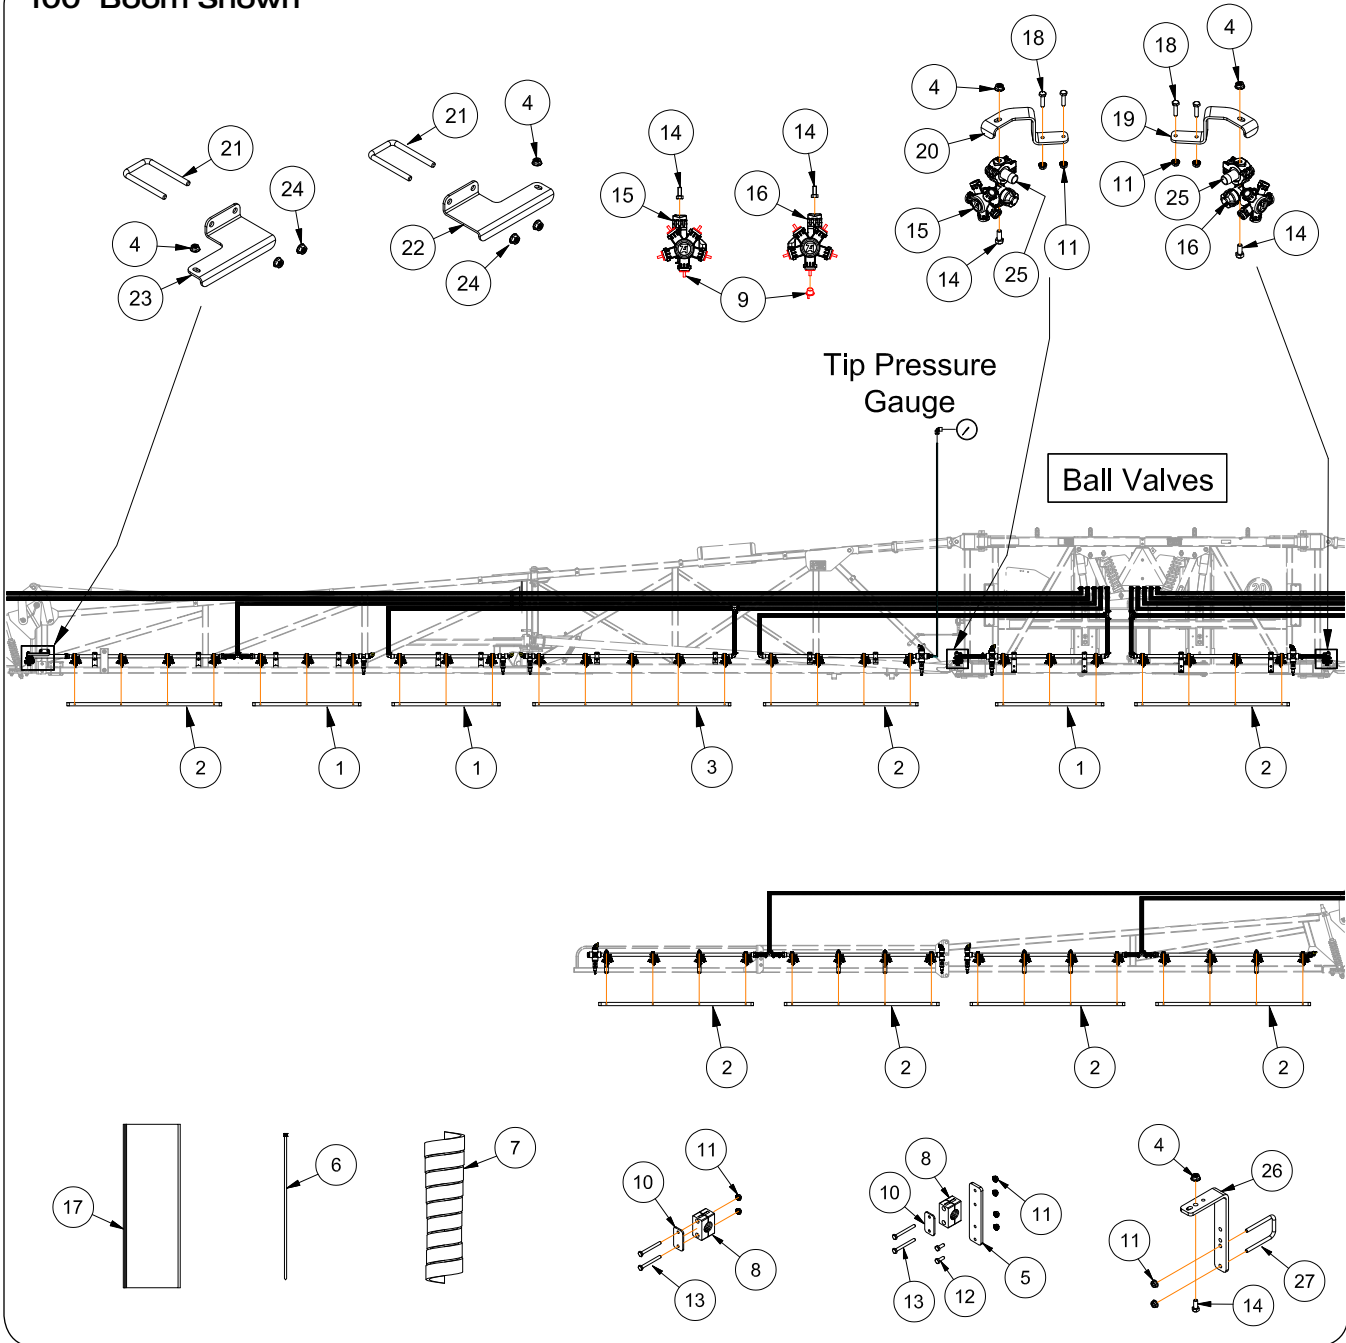

Front-Fold Booms 80' / 90' / 100' — Parts

Spray Plumbing - 80', 90', & 100' Boom 10-Section 15" Spacing Nozzle Bodies & Mounting Brackets

Please visit www.unverferth.com/parts/ for the most current parts listing.

100' Boom Shown

Front-Fold Booms 80' / 90' / 100' — Parts

Spray Plumbing - 80', 90', & 100' Boom 10-Section 15" Spacing Nozzle Bodies & Mounting Brackets

Please visit www.unverferth.com/parts/ for the most current parts listing.

ITEM	PART NO.	DESCRIPTION	QTY	NOTES
1	407495	Pipe, 3/4" SCH40 x 35"	5	
2	407496	Pipe, 3/4" SCH40 x 50"	9	80' Boom
			11	90' Boom
			13	100' Boom
3	407497	Pipe, 3/4" SCH40 x 64"	2	
4	9005639	Flange Nut, 5/16"-18UNC (Stainless Steel)	65	80' Boom
			73	90' Boom
			81	100' Boom
5	401318B	Pipe Bracket	4	
6	9000104	Cable Ties	AR	
7	9004075	Spiral Hose Wrap, 1 3/8" Dia.	36 Ft	
8	9003819	Single Clamp Pair (Polypropylene)	24	
9	9003939	Tapered Plastic Plug	AR	
10	9004038	Top Plate for Single Clamp Pair	24	
11	9004720	Flange Nut, 1/4"-20UNC (Stainless Steel)	52	80' Boom
			60	90' Boom
			68	100' Boom
12	900900-003	Capscrew, 1/4"-20UNC x 3/4" (Stainless Steel)	8	
13	900900-011	Capscrew, 1/4"-20UNC x 2 1/2" (Stainless Steel)	28	
14	900900-028	Capscrew, 5/16"-18UNC x 3/4" (Stainless Steel)	65	80' Boom
			73	90' Boom
			81	100' Boom
15	9009993	Quint Nozzle Body w/ RH Check Valve, Teejet Model 370	60	80' Boom
			68	90' Boom
			76	100' Boom
16	9009994	Quint Nozzle Body w/ LH Check Valve, Teejet Model 370	5	
17	9003805	Hose 4" Wrap	8 Ft	
	9003849	Hose 3" Wrap	8 Ft	
18	900900-005	Capscrew, 1/4"-20UNC x 1" (Stainless Steel)	4	
19	403279B	Nozzle Bracket, Right-Hand =Black=	1	
20	403280B	Nozzle Bracket, Left-Hand =Black=	1	
21	9004684	U-Bolt, 3/8"-16UNC x 4", 2 3/8" C/C (Stainless Steel)	2	
22	407672B	Nozzle Bracket, Right-Hand =Black=	1	
23	407673B	Nozzle Bracket, Left-Hand =Black=	1	
24	9005640	Flange Nut, 3/8"-16UNC (Stainless Steel)	4	
25	TA885397	Hose Shank, 3/4" Single	4	
26	407476B	Outer Boom Nozzle Body Mounting Bracket	8	80' Boom
			12	90' Boom
			16	100' Boom
27	9004714	U-Bolt, 1/4"-20UNC x 2 3/4", 1 13/16" C/C (Stainless Steel)	8	80' Boom
			12	90' Boom
			16	100' Boom