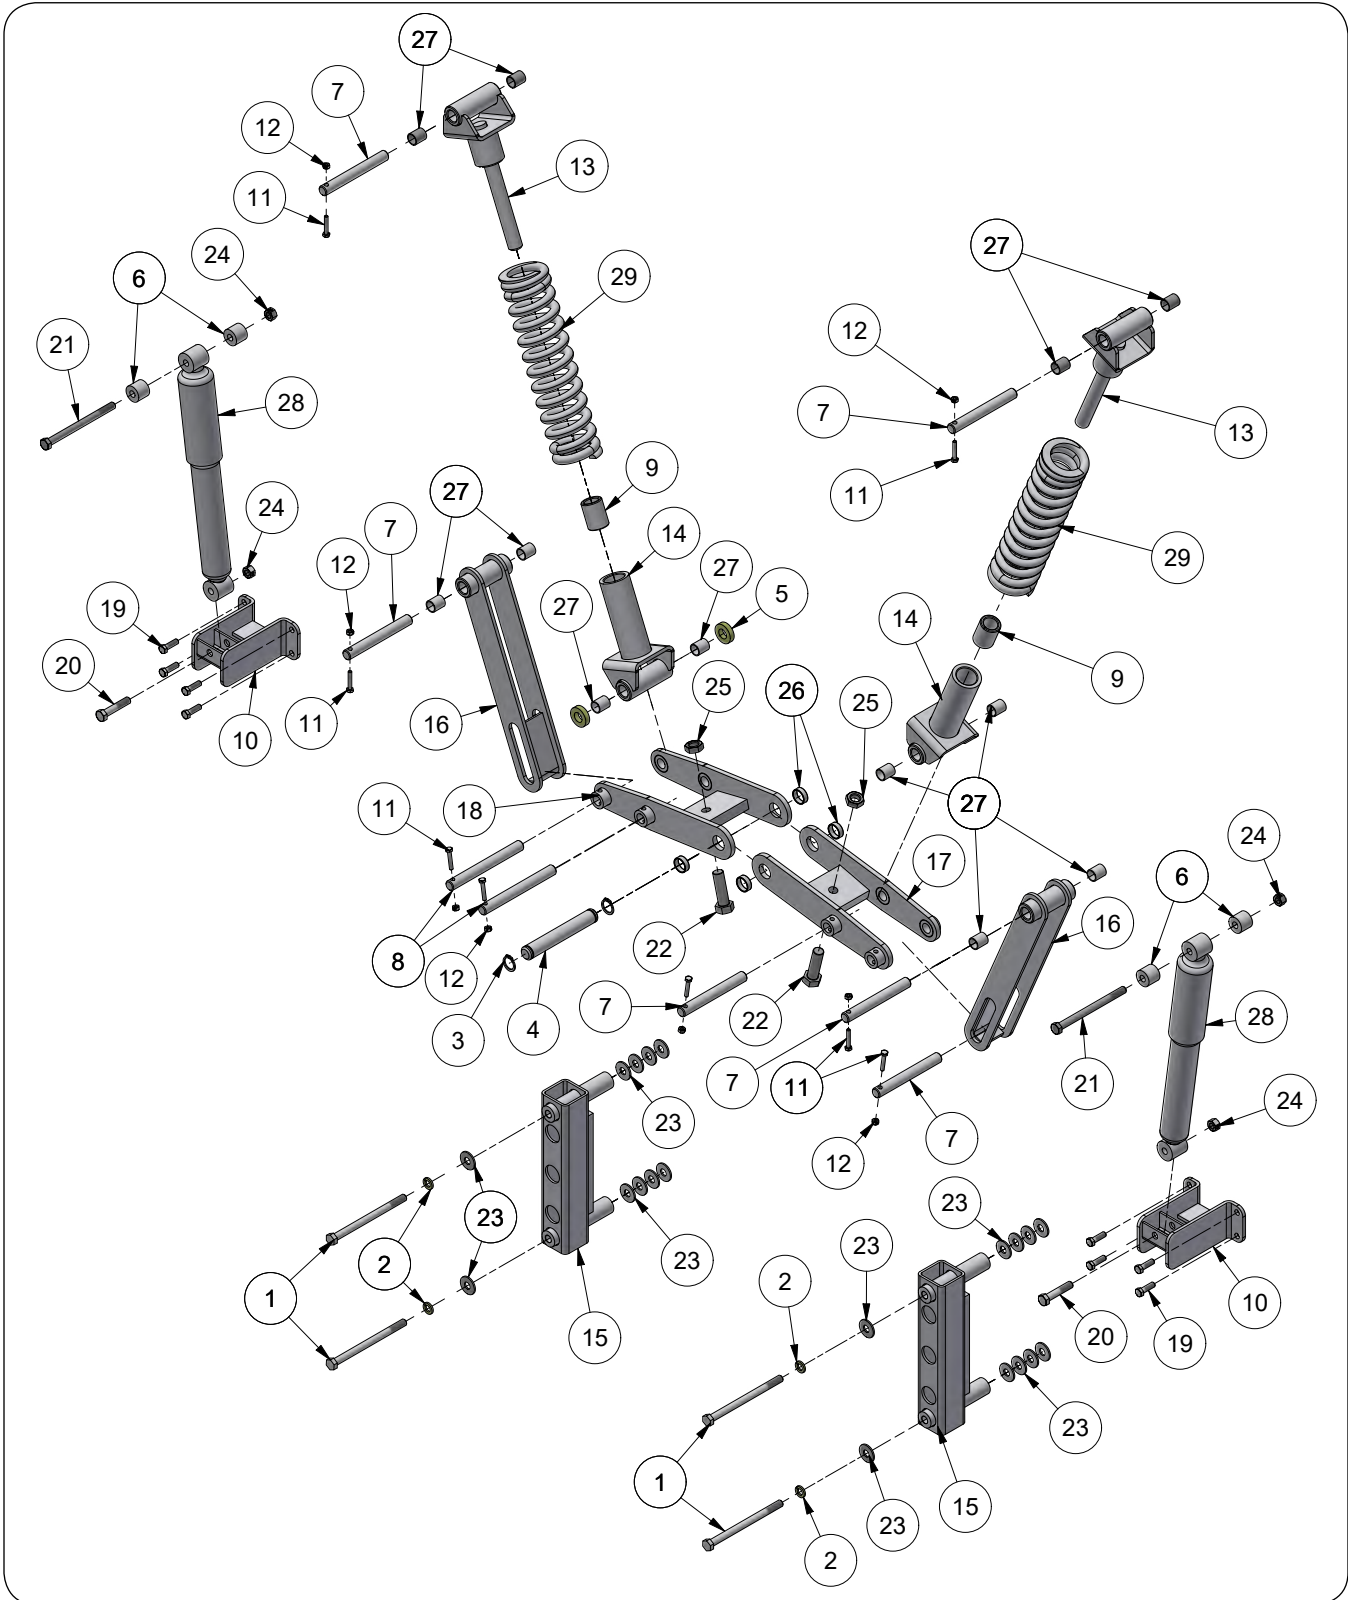

Front-Fold Booms 80' / 90' / 100' — Parts

Twin Link Suspension System

Please visit www.unverferth.com/parts/ for the most current parts listing.

Front-Fold Booms 80' / 90' / 100' — Parts

Twin Link Suspension System

Please visit www.unverferth.com/parts/ for the most current parts listing.

ITEM	PART NO.	DESCRIPTION	QTY.	NOTES
1	9390-117	Capscrew, 1/2"-13UNC x 7" G5	4	
2	9404-025	Lock Washer, 1/2"	4	
3	91192	Retaining Ring, 1"	2	
4	400537	Spring Linkage Pin, 1" Dia. x 6 3/4"	1	
5	401091	Spacer Bushing, 1 1/2" OD x 0.750" ID x 3/8"	2	
6	401092	Spacer Bushing, 1 1/4" OD x 1/2" ID x 1 1/16"	4	
7	401095	Spring Pin, 3/4" Dia. x 6 3/16"	6	
8	401096	Spring Pin, 3/4" Dia. x 7"	2	
9	401381	Wear Bushing, 1.5" OD x 1.033" ID x 1.990"	2	
10	403215B	Shock Bracket Weldment =Black=	2	
11	900900-007	Capscrew, 1/4"-20UNC x 1 1/2"	8	Stainless Steel
12	900906-002	Locknut/Center, 1/4"-20UNC	8	Stainless Steel
13	404339B	Spring Guide Weldment - Inner =Black=	2	
14	404344B	Spring Guide Weldment - Outer =Black=	2	
15	404615	Clamp Assembly	2	
16	405343B	Stop Link Weldment =Black=	2	
17	405346B	Link Arm Weldment, Right-Hand =Black=	1	
18	405347B	Link Arm Weldment, Left-Hand =Black=	1	
19	900900-056	Capscrew, 3/8"-16UNC x 1 1/4"	8	Stainless Steel
20	900900-105	Capscrew, 1/2"-13UNC x 2 1/2"	2	Stainless Steel
21	900900-116	Capscrew, 1/2"-13UNC x 6 1/2"	2	Stainless Steel
22	900900-147	Capscrew, 3/4"-10UNC x 2 1/2"	2	Stainless Steel
23	900902-044	Flat Washer, 1/2"	4	Stainless Steel
24	900906-010	Locknut/Center, 1/2"-13UNC	4	Stainless Steel
25	900911-016	Hex Jam Nut, 3/4"-10UNC	2	Stainless Steel
26	9003751	Self-Lubricating Bushing, 1.131" OD x 1.008" ID x 3/8"	4	
27	9003752	Self-Lubricating Bushing, 0.882" OD x 0.758" ID x 1"	12	
28	9004219	Shock Absorber	2	
29	9004371B	Compression Spring, 3 1/2" OD x 14 1/4" =Black=	2