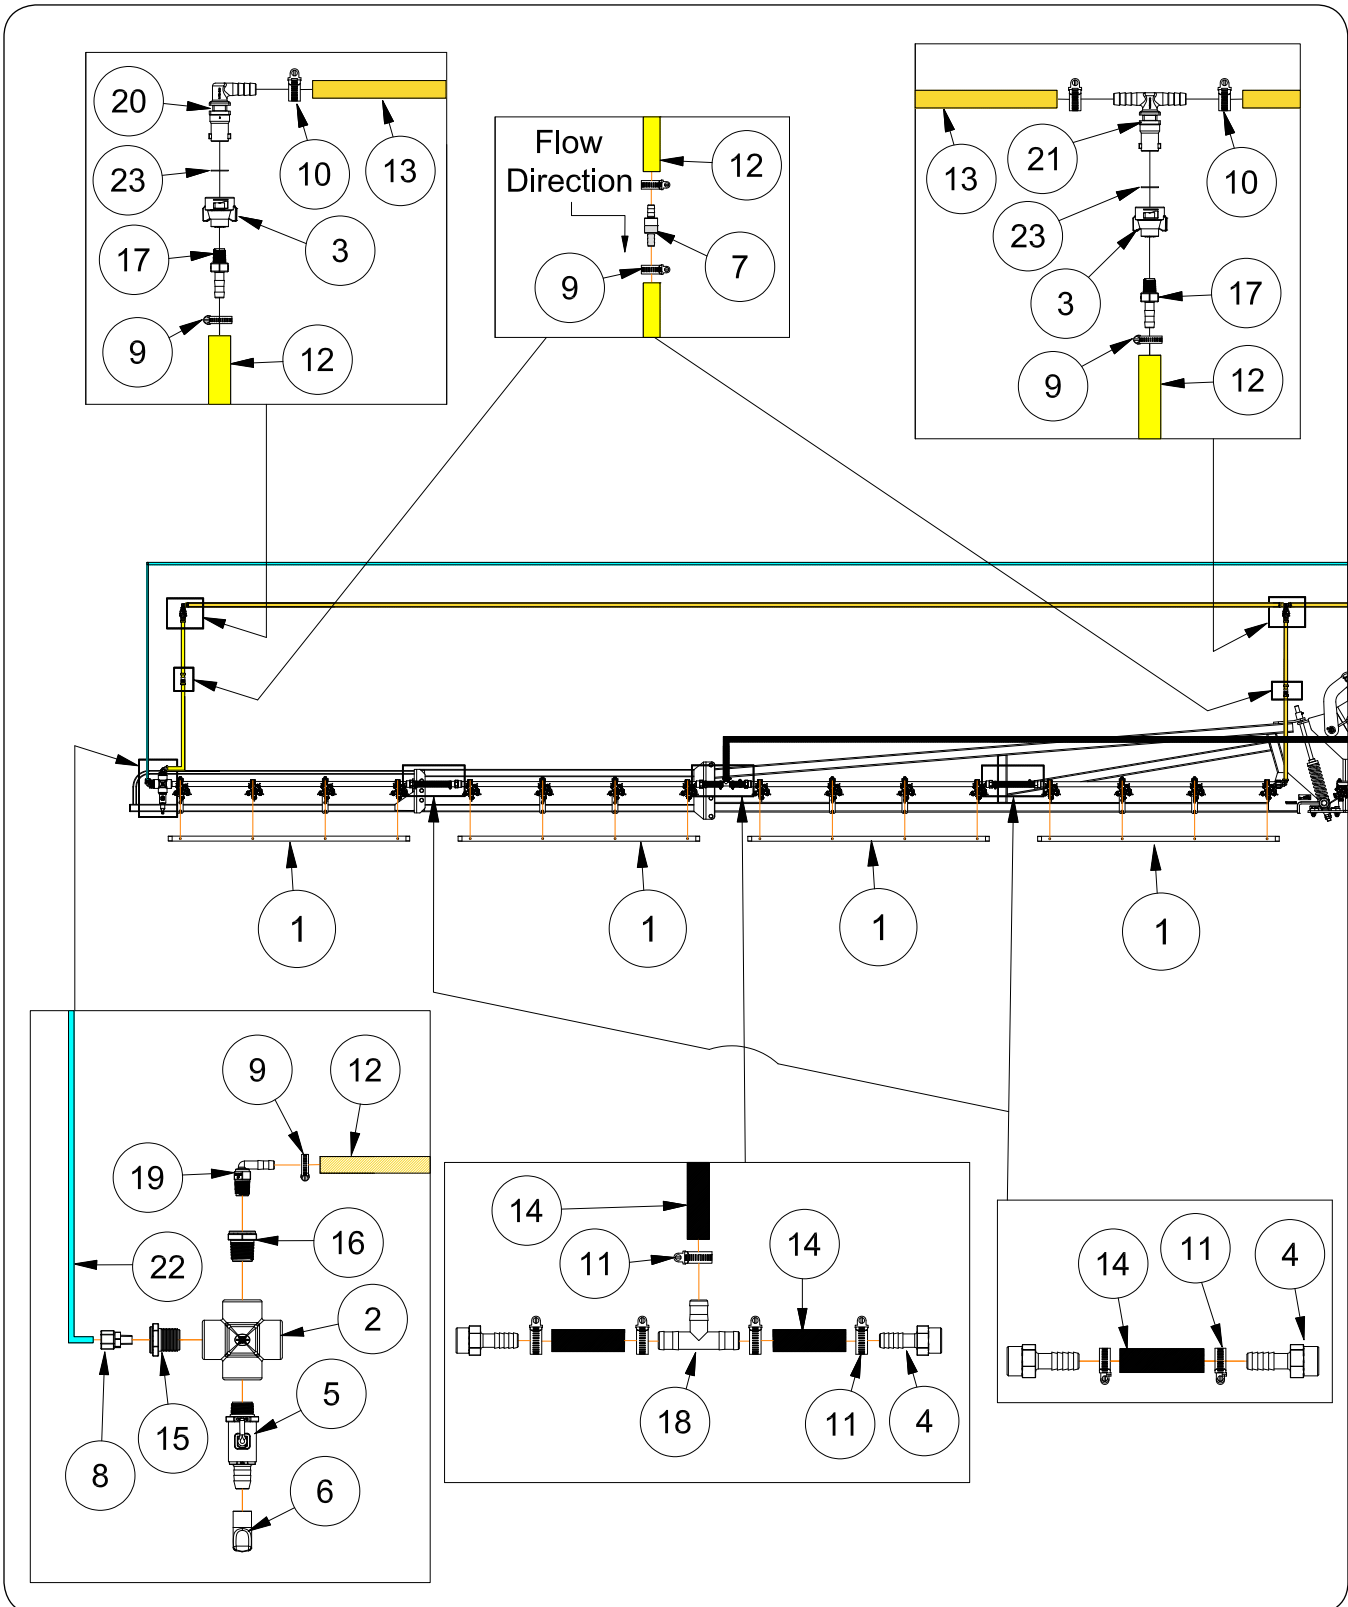

Front-Fold Booms 80' / 90' / 100' — Parts

Spray Plumbing - 100' Outer Boom 6-Section 15" Spacing Plumbing Components

Please visit www.unverferth.com/parts/ for the most current parts listing.

Front-Fold Booms 80' / 90' / 100' — Parts

Spray Plumbing - 100' Outer Boom 6-Section 15" Spacing Plumbing Components

Please visit www.unverferth.com/parts/ for the most current parts listing.

ITEM	PART NO.	DESCRIPTION	QTY	NOTES
1	407496	Pipe, 3/4" SCH40 x 50"	8	
2	TA814910	Cross, 3/4"-14 NPTF Female x 3/4"-14 NPTF Female x 3/4"-14 NPTF Female x 3/4"-14 NPTF Female	2	
3	TA880261	Adapter Cap, QuickJet x 1/4" NPT Female	4	
4	9005650	Adapter, 3/4"14NPT Thread x 3/4" Hose Barb	12	
5	9007699	Valve, 3/4" MPT x 3/4" Hose Barb	2	
6	9007767	Cap, 3/4" Dia.	2	
7	9008117	Check Valve, 1/4" to 3/8"	2	
8	TA720808	Adapter, 1/4" NPT Male x 1/4" Gauge Tube	2	
9	TA800902	Hose Clamp, 7/8" (M-6)	10	Stainless Steel
10	TA800906	Hose Clamp, 7/16" (SC-8)	6	Stainless Steel
11	TA800910	Hose Clamp 1/2" (SZ-12)	18	Stainless Steel
12	TA806200	Hose, 3/8" Dia. EPDM	AR	
13	TA806225	Hose, 1/2" Dia. EPDM	AR	
14	TA806250	Hose, 3/4" Dia. EPDM	AR	
15	TA814651	Reducer Bushing, 3/4"-14 NPTF Male x 1/4"-18 NPTF Female	2	
16	TA814652	Reducer Bushing, 3/4"-14 NPTF Male x 3/8"-18 NPTF Female	2	
17	TA814846	Hose Barb, 1/4"-18 NPTF Male x 3/8" Hose Shank	4	
18	TA814891	Tee, 3/4" Hose Shank x 3/4" Hose Shank x 3/4" Hose Shank	2	
19	TA814950	90° Elbow, 3/8"-18 NPTF x 3/8" Hose Shank	2	
20	TA880050	90° Elbow, Nozzle/Single QuickJet 1/2"	2	
21	TA880075	Tee, Nozzle/Single QuickJet 1/2"	2	
22	TA720620	Gauge Tube, 1/4" Dia.	AR	
23	TA862017	Orifice Plate, 0.040" ID x 19/32" OD x 0.060"	18	
	9007735	Nozzle Cap Gasket	18