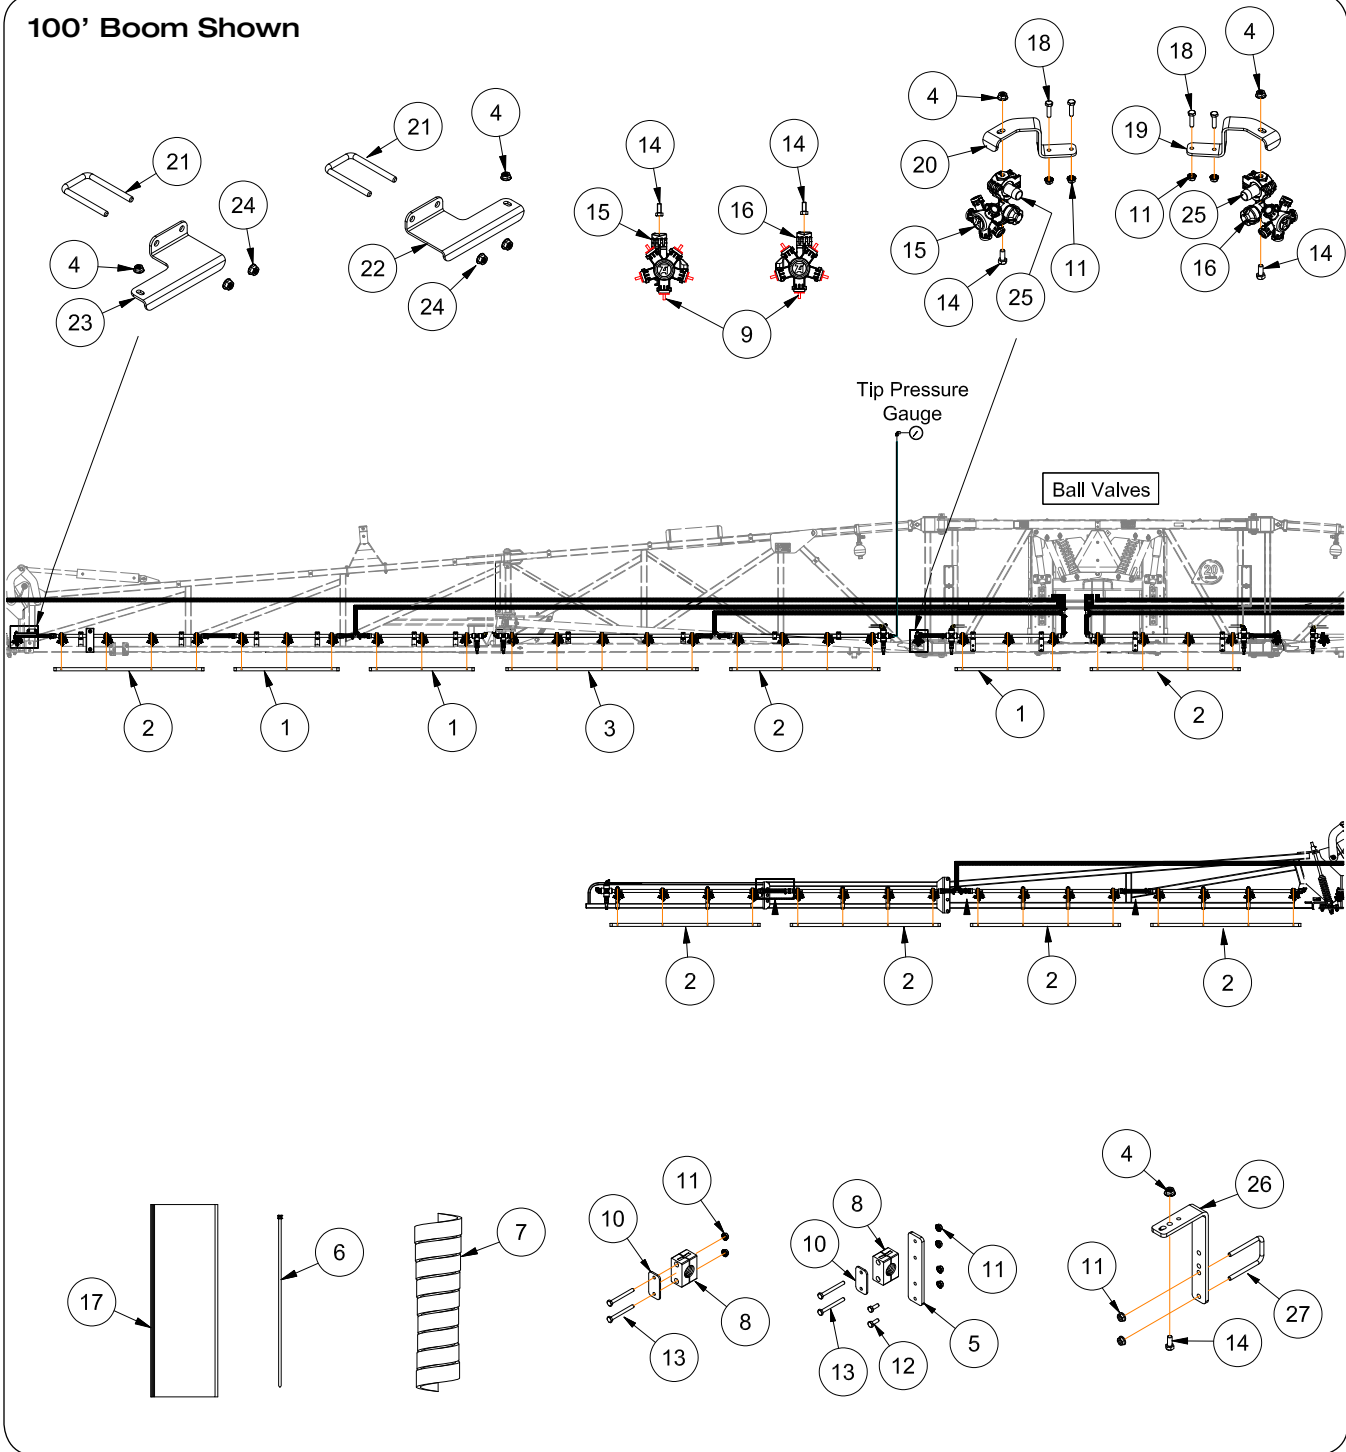

Front-Fold Booms 80' / 90' / 100' — Parts

Spray Plumbing - 80', 90', & 100' Boom 6-Section 15" Spacing Nozzle Bodies & Mounting Brackets

Please visit www.unverferth.com/parts/ for the most current parts listing.

100' Boom Shown

Front-Fold Booms 80' / 90' / 100' — Parts

Spray Plumbing - 80', 90', & 100' Boom 6-Section 15" Spacing Nozzle Bodies & Mounting Brackets

Please visit www.unverferth.com/parts/ for the most current parts listing.

ITEM	PART NO.	DESCRIPTION	QTY	NOTES
1	407495	Pipe, 3/4" SCH40 x 35"	5	
2	407496	Pipe, 3/4" SCH40 x 50"	9	80' Boom
			11	90' Boom
			13	100' Boom
3	407497	Pipe, 3/4" SCH40 x 64"	2	
4	9005639	Flange Nut, 5/16"-18UNC (Stainless Steel)	65	80' Boom
			73	90' Boom
			81	100' Boom
5	401318B	Pipe Bracket	4	
6	9000104	Cable Ties	AR	
7	9004075	Spiral Hose Wrap, 1 3/8" Dia.	36 Ft	
8	9003819	Single Clamp Pair (Polypropylene)	24	
9	9003939	Tapered Plastic Plug	AR	
10	9004038	Top Plate for Single Clamp Pair	24	
11	9004720	Flange Nut, 1/4"-20UNC (Stainless Steel)	52	80' Boom
			60	90' Boom
			68	100' Boom
12	900900-003	Capscrew, 1/4"-20UNC x 3/4" (Stainless Steel)	8	
13	900900-011	Capscrew, 1/4"-20UNC x 2 1/2" (Stainless Steel)	28	
14	900900-028	Capscrew, 5/16"-18UNC x 3/4" (Stainless Steel)	65	80' Boom
			73	90' Boom
			81	100' Boom
15	9009993	Quint Nozzle Body w/ RH Check Valve, Teejet Model 370	60	80' Boom
			68	90' Boom
			76	100' Boom
16	9009994	Quint Nozzle Body w/ LH Check Valve, Teejet Model 370	5	
17	9003805	Hose 4" Wrap	8 Ft	
	9003849	Hose 3" Wrap	8 Ft	
18	900900-005	Capscrew, 1/4"-20UNC x 1" (Stainless Steel)	4	
19	403279B	Nozzle Bracket, Right-Hand =Black=	1	
20	403280B	Nozzle Bracket, Left-Hand =Black=	1	
21	9004684	U-Bolt, 3/8"-16UNC x 4", 2 3/8" C/C (Stainless Steel)	2	
22	407672B	Nozzle Bracket, Right-Hand =Black=	1	
23	407673B	Nozzle Bracket, Left-Hand =Black=	1	
24	9005640	Flange Nut, 3/8"-16UNC (Stainless Steel)	4	
25	TA885397	Hose Shank, 3/4" Single	4	
26	407476B	Outer Boom Nozzle Body Mounting Bracket	8	80' Boom
			12	90' Boom
			16	100' Boom
27	9004714	U-Bolt, 1/4"-20UNC x 2 3/4", 1 13/16" C/C (Stainless Steel)	8	80' Boom
			12	90' Boom
			16	100' Boom