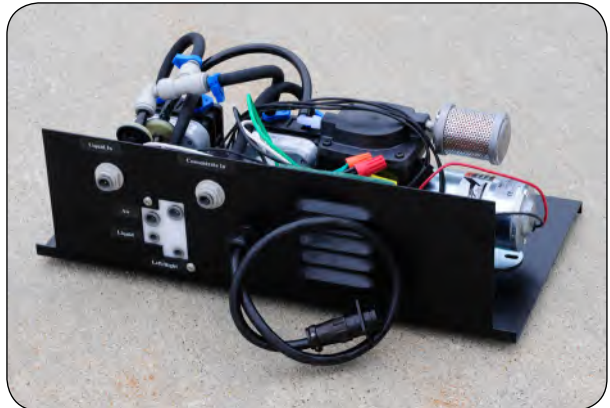

Front-Fold Booms 80' / 90' / 100' — Parts

Foam Marker Components (Optional)

Please visit www.unverferth.com/parts/ for the most current parts listing.

Foam Marker Components (Optional)

Please visit www.unverferth.com/parts/ for the most current parts listing.

ITEM	PART NO.	DESCRIPTION	QTY.	NOTES
1	TA750020	Air Filter	1	
2	9005229	Tray Weldment	1	
3	9005204	Tee 3/8 Push Lock	1	
4	TA750019	Compressor	1	
5	9005227	Concentrate Pump	1	
6	9005226	Water Pump	1	
7	TA750311	Pump Tube	1	
8	TA801906	Speed Clamp	2	
9	9005224	Stem 1/4 HB x 3/8	2	
10	9003944	Bulkhead 3/8	2	
11	9005223	Control Module w/ Solenoids	1	
12	TA808024	90° Elbow 1/8 M x 1/4 Hose Barb	1	
13	TA816029	Louver Filter	1	
14	9006313	In-Line Check Valve	2