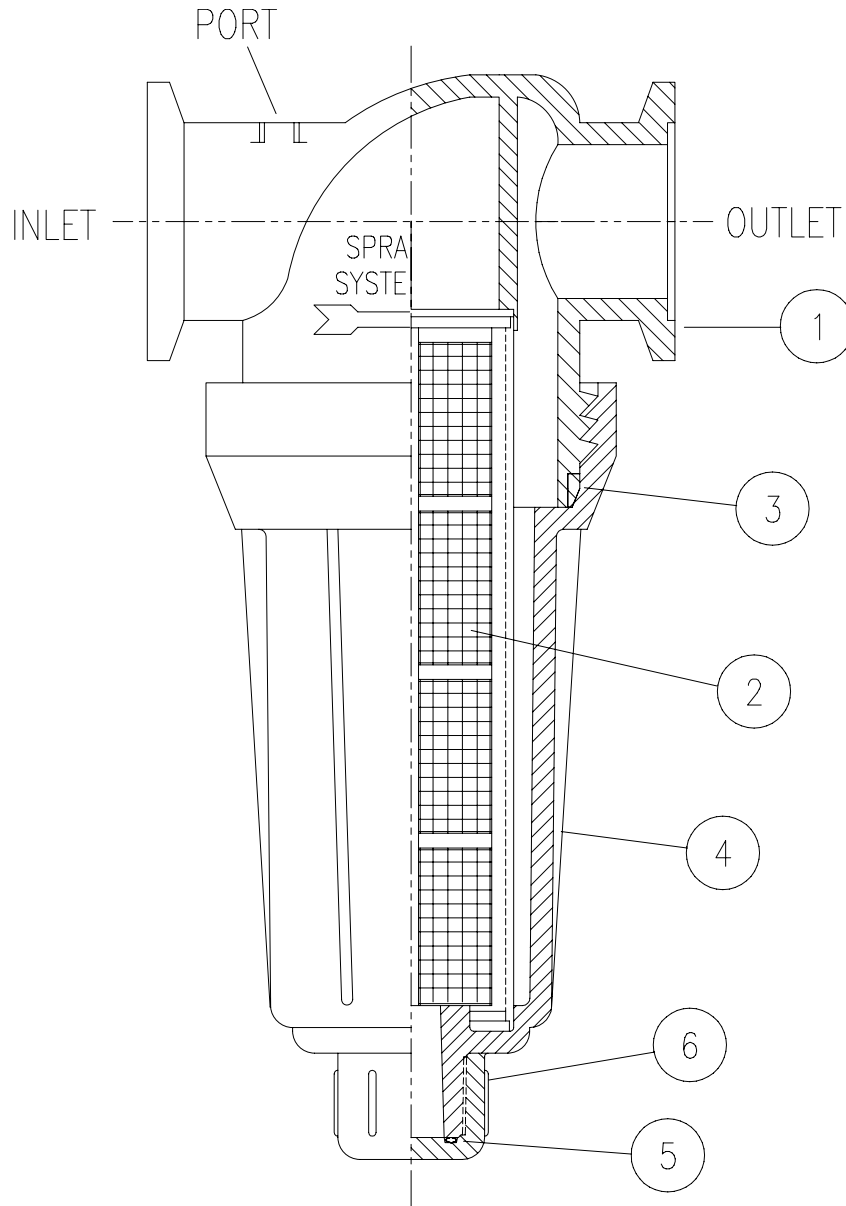

Strainer

Please visit www.unverferth.com/parts/ for the most current parts listing.

Strainer

Please visit www.unverferth.com/parts/ for the most current parts listing.

ITEM	PART NO.	DESCRIPTION	QTY.	NOTES
	402255	Strainer Complete	1	2" Flange
1	N/A	Strainer Head	1	
2	TA869070	Screen, 50 Mesh (Red)	1	
3	TA867486	Gasket, EPDM	1	
4	TA868842	Bowl, Polypropylene	1	
5	TA868843	O-Ring, Viton	1	
6	TA868844	Cap, Polypropylene	1