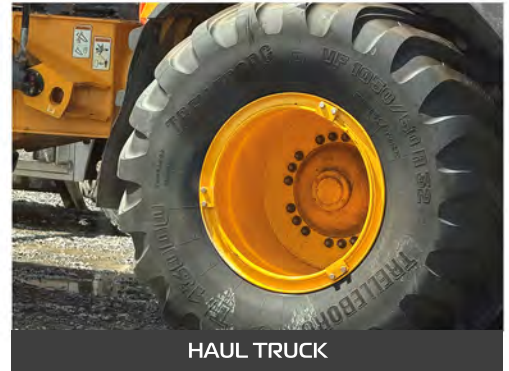

Engineered for maximum strength and durability, we offer solutions for 3- and 5-piece loader, motor-grader, scraper, and haul truck wheels. Engineered to fit all major OEM equipment brands, they're ideal for demanding construction and material handling applications.

BACKHOE WHEELS

Built to handle tough terrain and heavy lifting, our front and rear backhoe wheels offer unmatched durability and performance. Designed for seamless fitment and long-lasting use on a variety of machine models.

TELEHANDLER WHEELS

Precision-manufactured for load capacity and stability, our telehandler wheels are ready to tackle the height, reach, and rough conditions of your job site. Available in multiple bolt configurations for today's leading telehandler brands.

SKID STEER WHEELS

Designed for compatibility across most skid-steer brands, we offer a variety of sizes and industrial colors to match most brands.

ATV & UTV WHEELS

Whether you're hauling, hunting, or heading off-road, our ATV and UTV wheels are built to ride where others can't. Designed for strength, style, and performance, they're the perfect upgrade for recreational and utility vehicles alike.

For custom-built wheels designed to your specifications, contact us today to explore the best solution for your equipment.

HEAVY-DUTY STARTS HERE.

➔ Visit [UMequip.com](https://www.UMequip.com) or see your nearest Unverferth wheel dealer for more information.